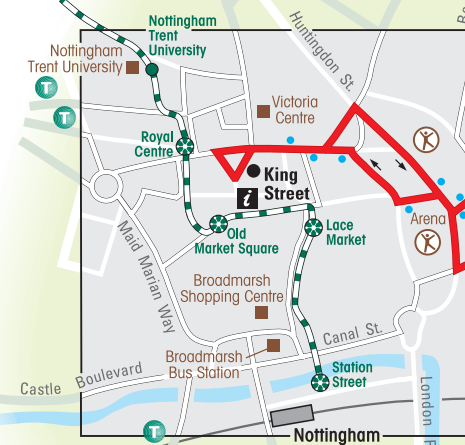

Red Line Sneinton, Bakersfield and Gedling area 43, 44

Including Night Bus N27

Scale of map

For details
in this area,
please see
overleaf

Produced by FWT 13.1.11 www.fwt.co.uk

Red Line Services 43,44		Nottingham Express Transit Interchange Point	
Night Bus N27		Rail line and station	
Other bus served roads		NCT timetable retail outlet	
Bus route terminus		Public buildings/Places of interest	
Bus stop and timing point name		Hospital	
Bus operates in direction of arrow		Information Bureau	
Nottingham Express Transit and stop		Sports hall or swimming pool	