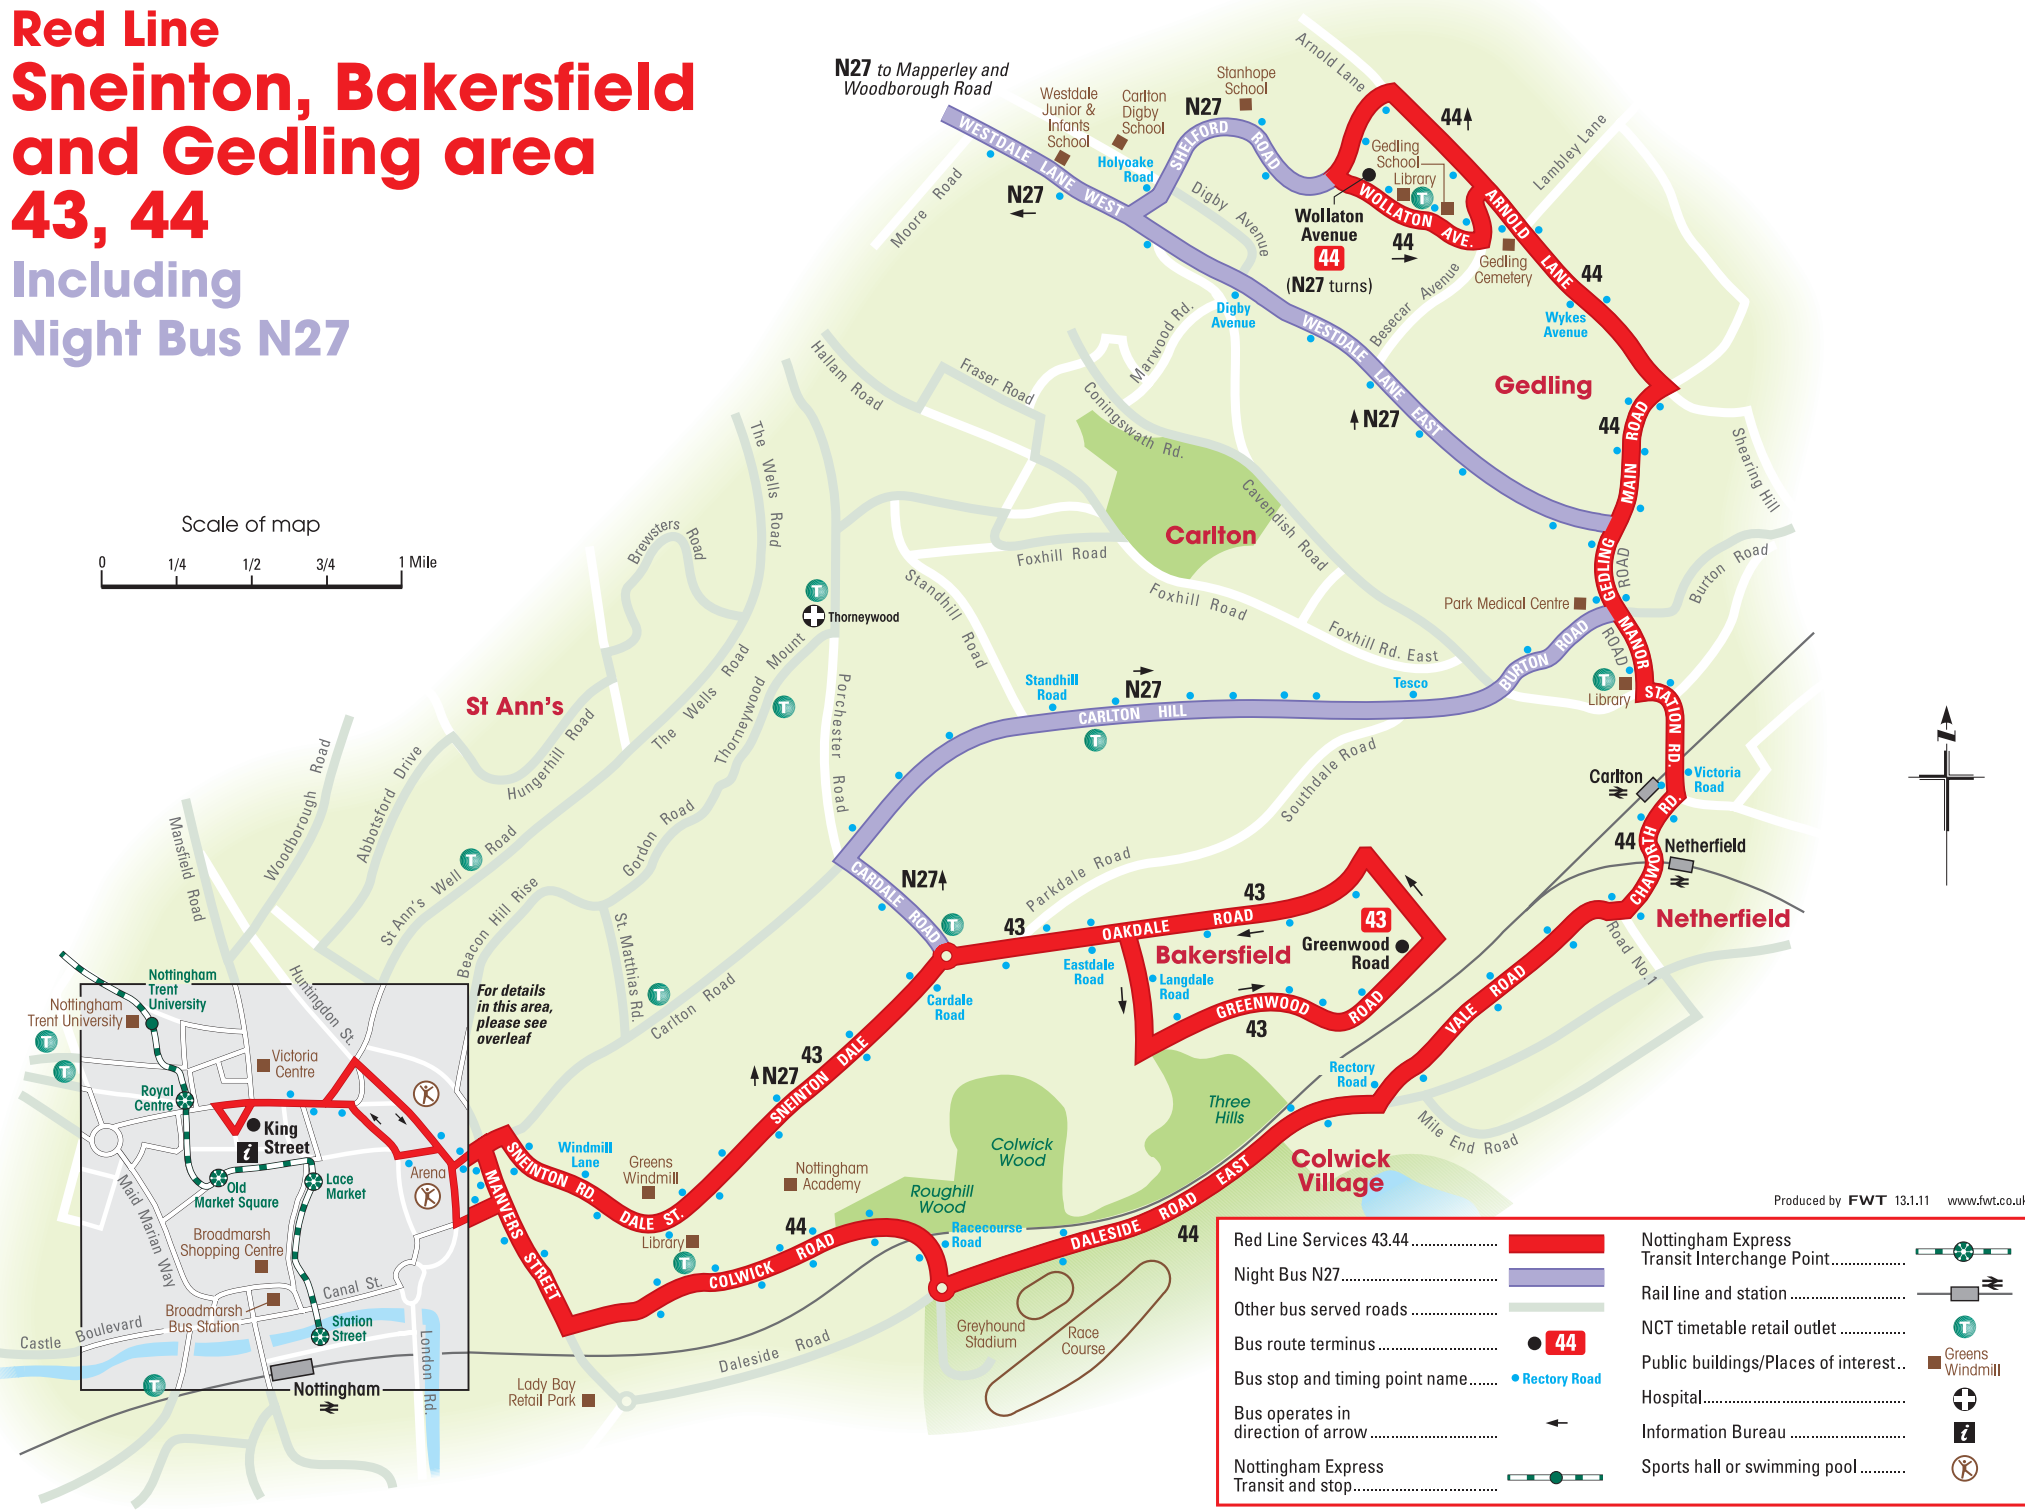

Red Line Sneinton, Bakersfield and Gedling area 43, 44

Including Night Bus N27

Scale of map

For details
in this area,
please see
overleaf

Produced by FWT 13.1.11 www.fwt.co.uk

Red Line Services 43,44		Nottingham Express Transit Interchange Point	
Night Bus N27		Rail line and station	
Other bus served roads		NCT timetable retail outlet	
Bus route terminus		Public buildings/Places of interest	
Bus stop and timing point name		Hospital	
Bus operates in direction of arrow		Information Bureau	
Nottingham Express Transit and stop		Sports hall or swimming pool	