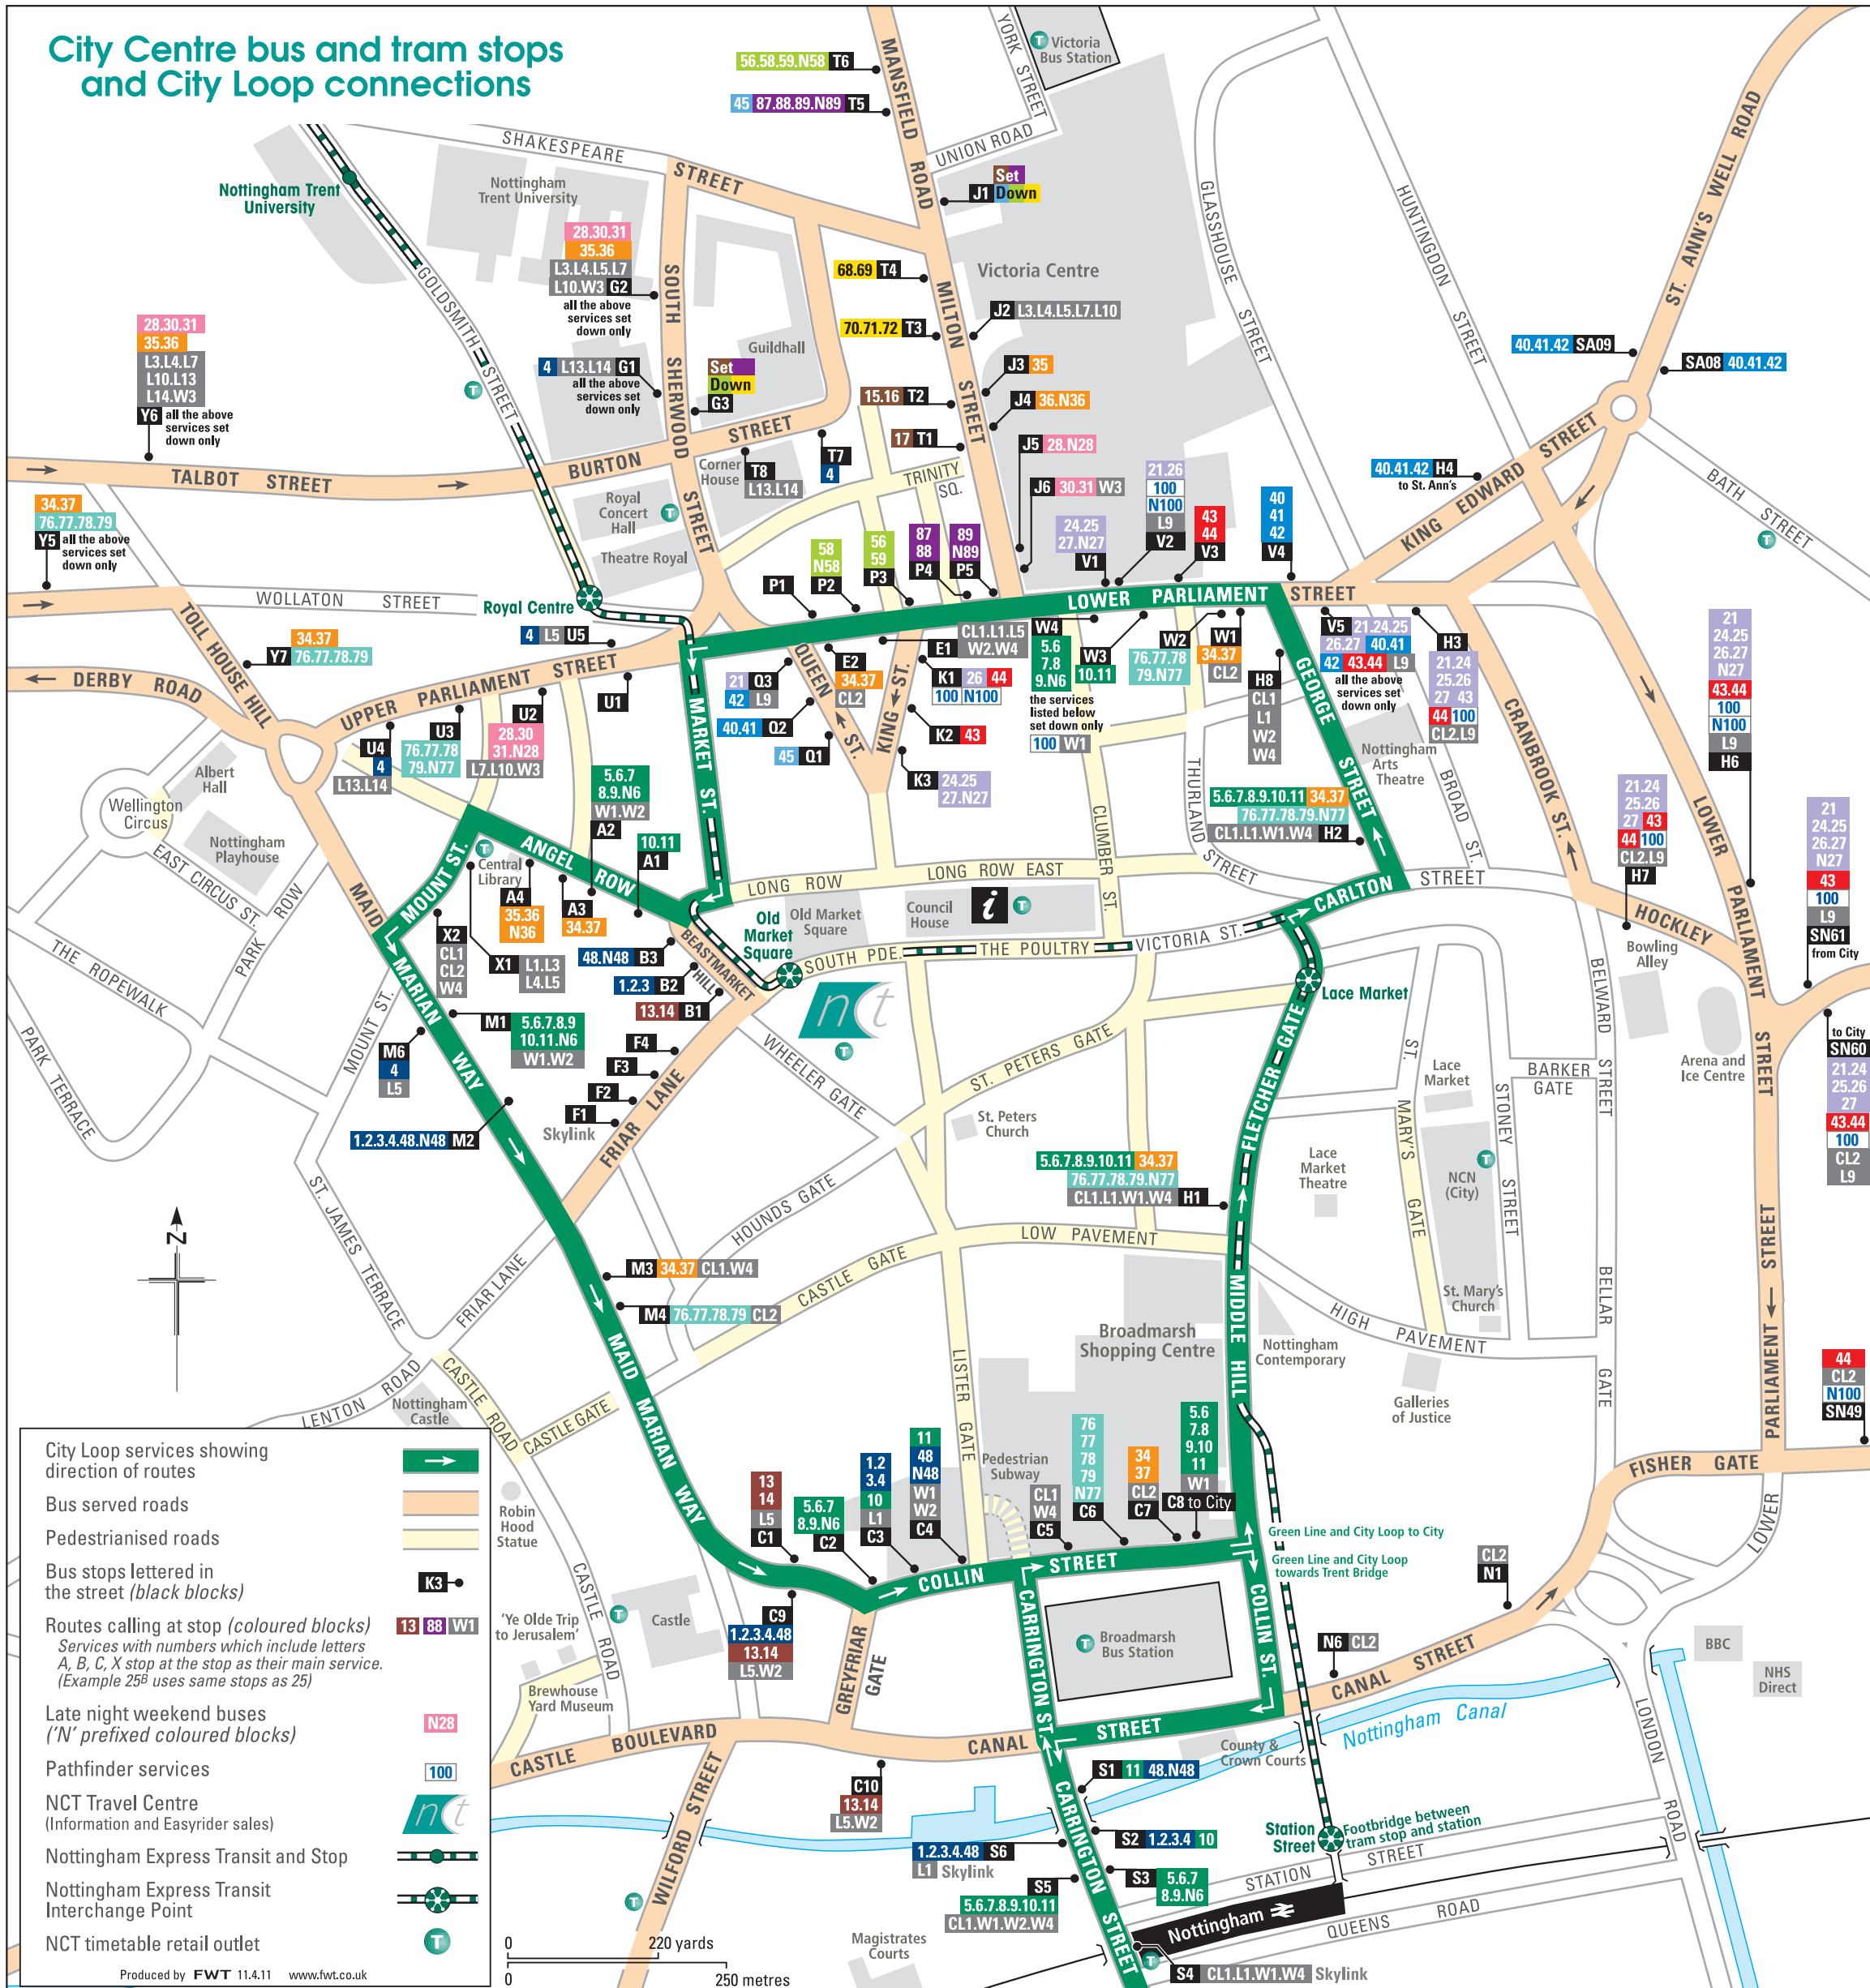

City Centre bus and tram stops and City Loop connections

City Loop services showing direction of routes

Bus served roads

Pedestrianised roads

Bus stops lettered in the street (black blocks)

Routes calling at stop (coloured blocks)
Services with numbers which include letters A, B, C, X stop at the stop as their main service. (Example 25^B uses same stops as 25)

Late night weekend buses ('N' prefixed coloured blocks)

Pathfinder services

NCT Travel Centre (Information and Easyrider sales)

Nottingham Express Transit and Stop

Nottingham Express Transit Interchange Point

NCT timetable retail outlet

-
-
-
-
-
-
-
-
-
-
-

0 220 yards
0 250 metres