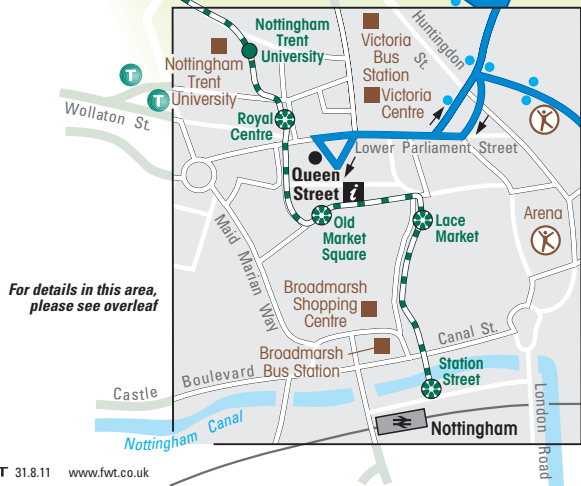

# Blue Line St. Ann's and Sherwood area 39,40,41,42

For details in this area, please see overleaf

Blue Line Services 39.40.41.42.....	
Other bus served roads.....	
Bus route terminus.....	
Bus stop and timing point name.....	
Bus operates in direction of arrow.....	
Nottingham Express Transit and stop.....	
Nottingham Express Transit Interchange Point.....	
Rail line and station.....	
NCT timetable retail outlet.....	
Public buildings/Places of interest.....	
Hospital.....	
Information Bureau.....	
Sports hall or swimming pool.....	