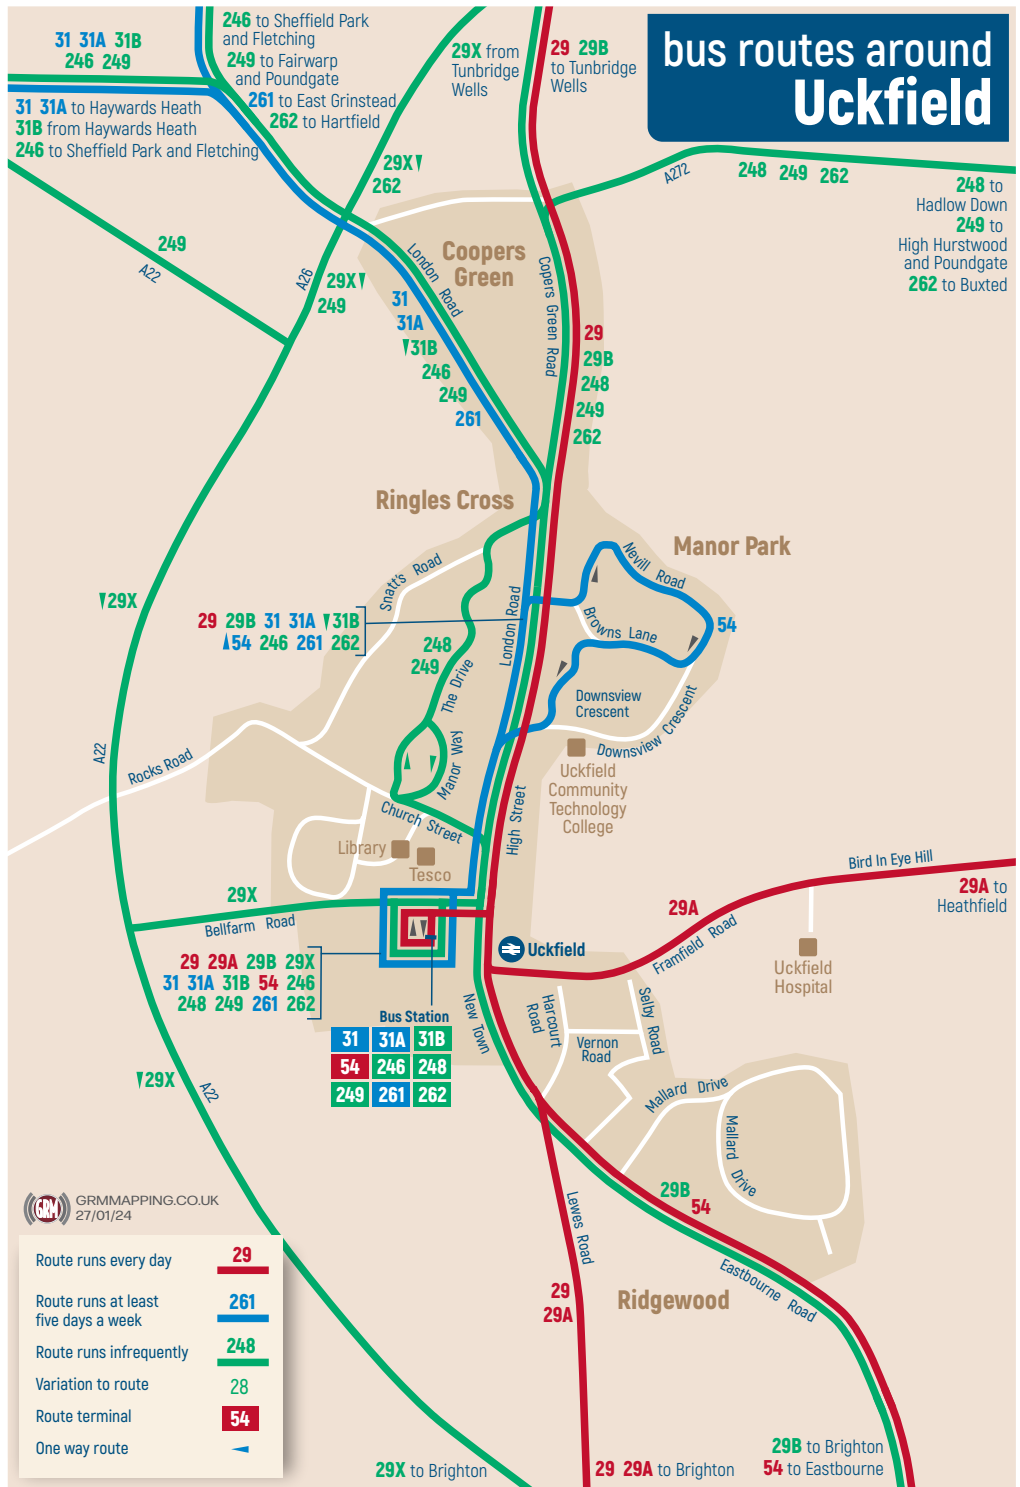

bus routes around Uckfield

GRMMAPPING.CO.UK
27/01/24

Route runs every day **29**

Route runs at least five days a week **261**

Route runs infrequently **248**

Variation to route **28**

Route terminal **54**

One way route **▶**

31	31A	31B
54	246	248
249	261	262