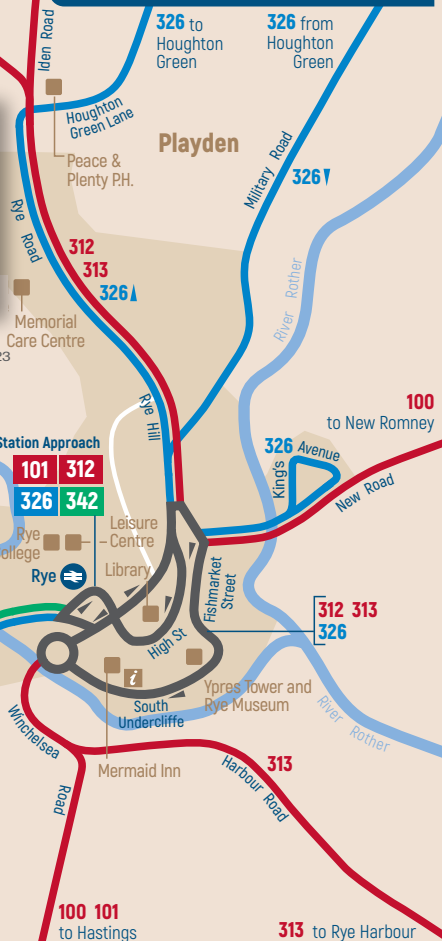

# bus routes around Rye

**313** to Northiam

**312** to Tenterden

**326** to Houghton Green

**326** from Houghton Green

Route runs every day

**100**

Route runs at least five days a week

**326**

Route runs infrequently

**342**

Variation to route

**313**

Route terminal

**100**

One way route

GRMMAPPING.CO.UK 03/09/23

**100** to New Romney

Station Approach

**101 312**  
**326 342**

**326** Avenue

New Road

**312 313**  
**326**

**Tilling Green**

**313** from Northiam  
**326** to Broad Oak  
**342** to Broad Oak

**100 101** to Hastings

**313** to Rye Harbour