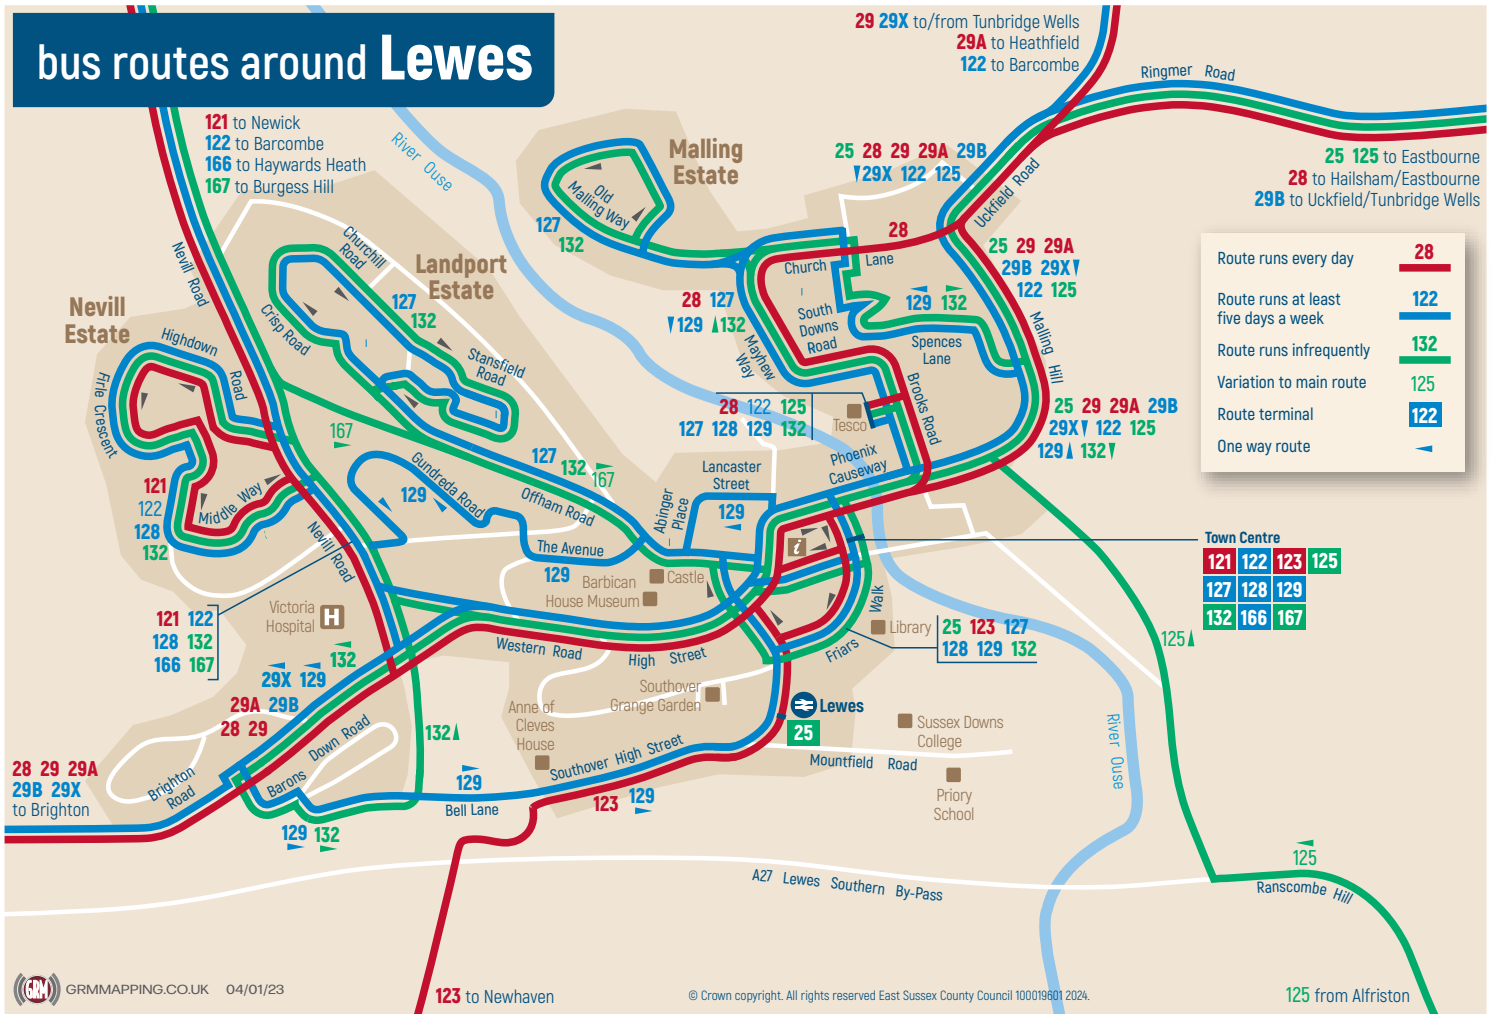

bus routes around Lewes

Route runs every day	28
Route runs at least five days a week	122
Route runs infrequently	132
Variation to main route	125
Route terminal	122
One way route	▶

Town Centre

121	122	123	125
127	128	129	
132	166	167	