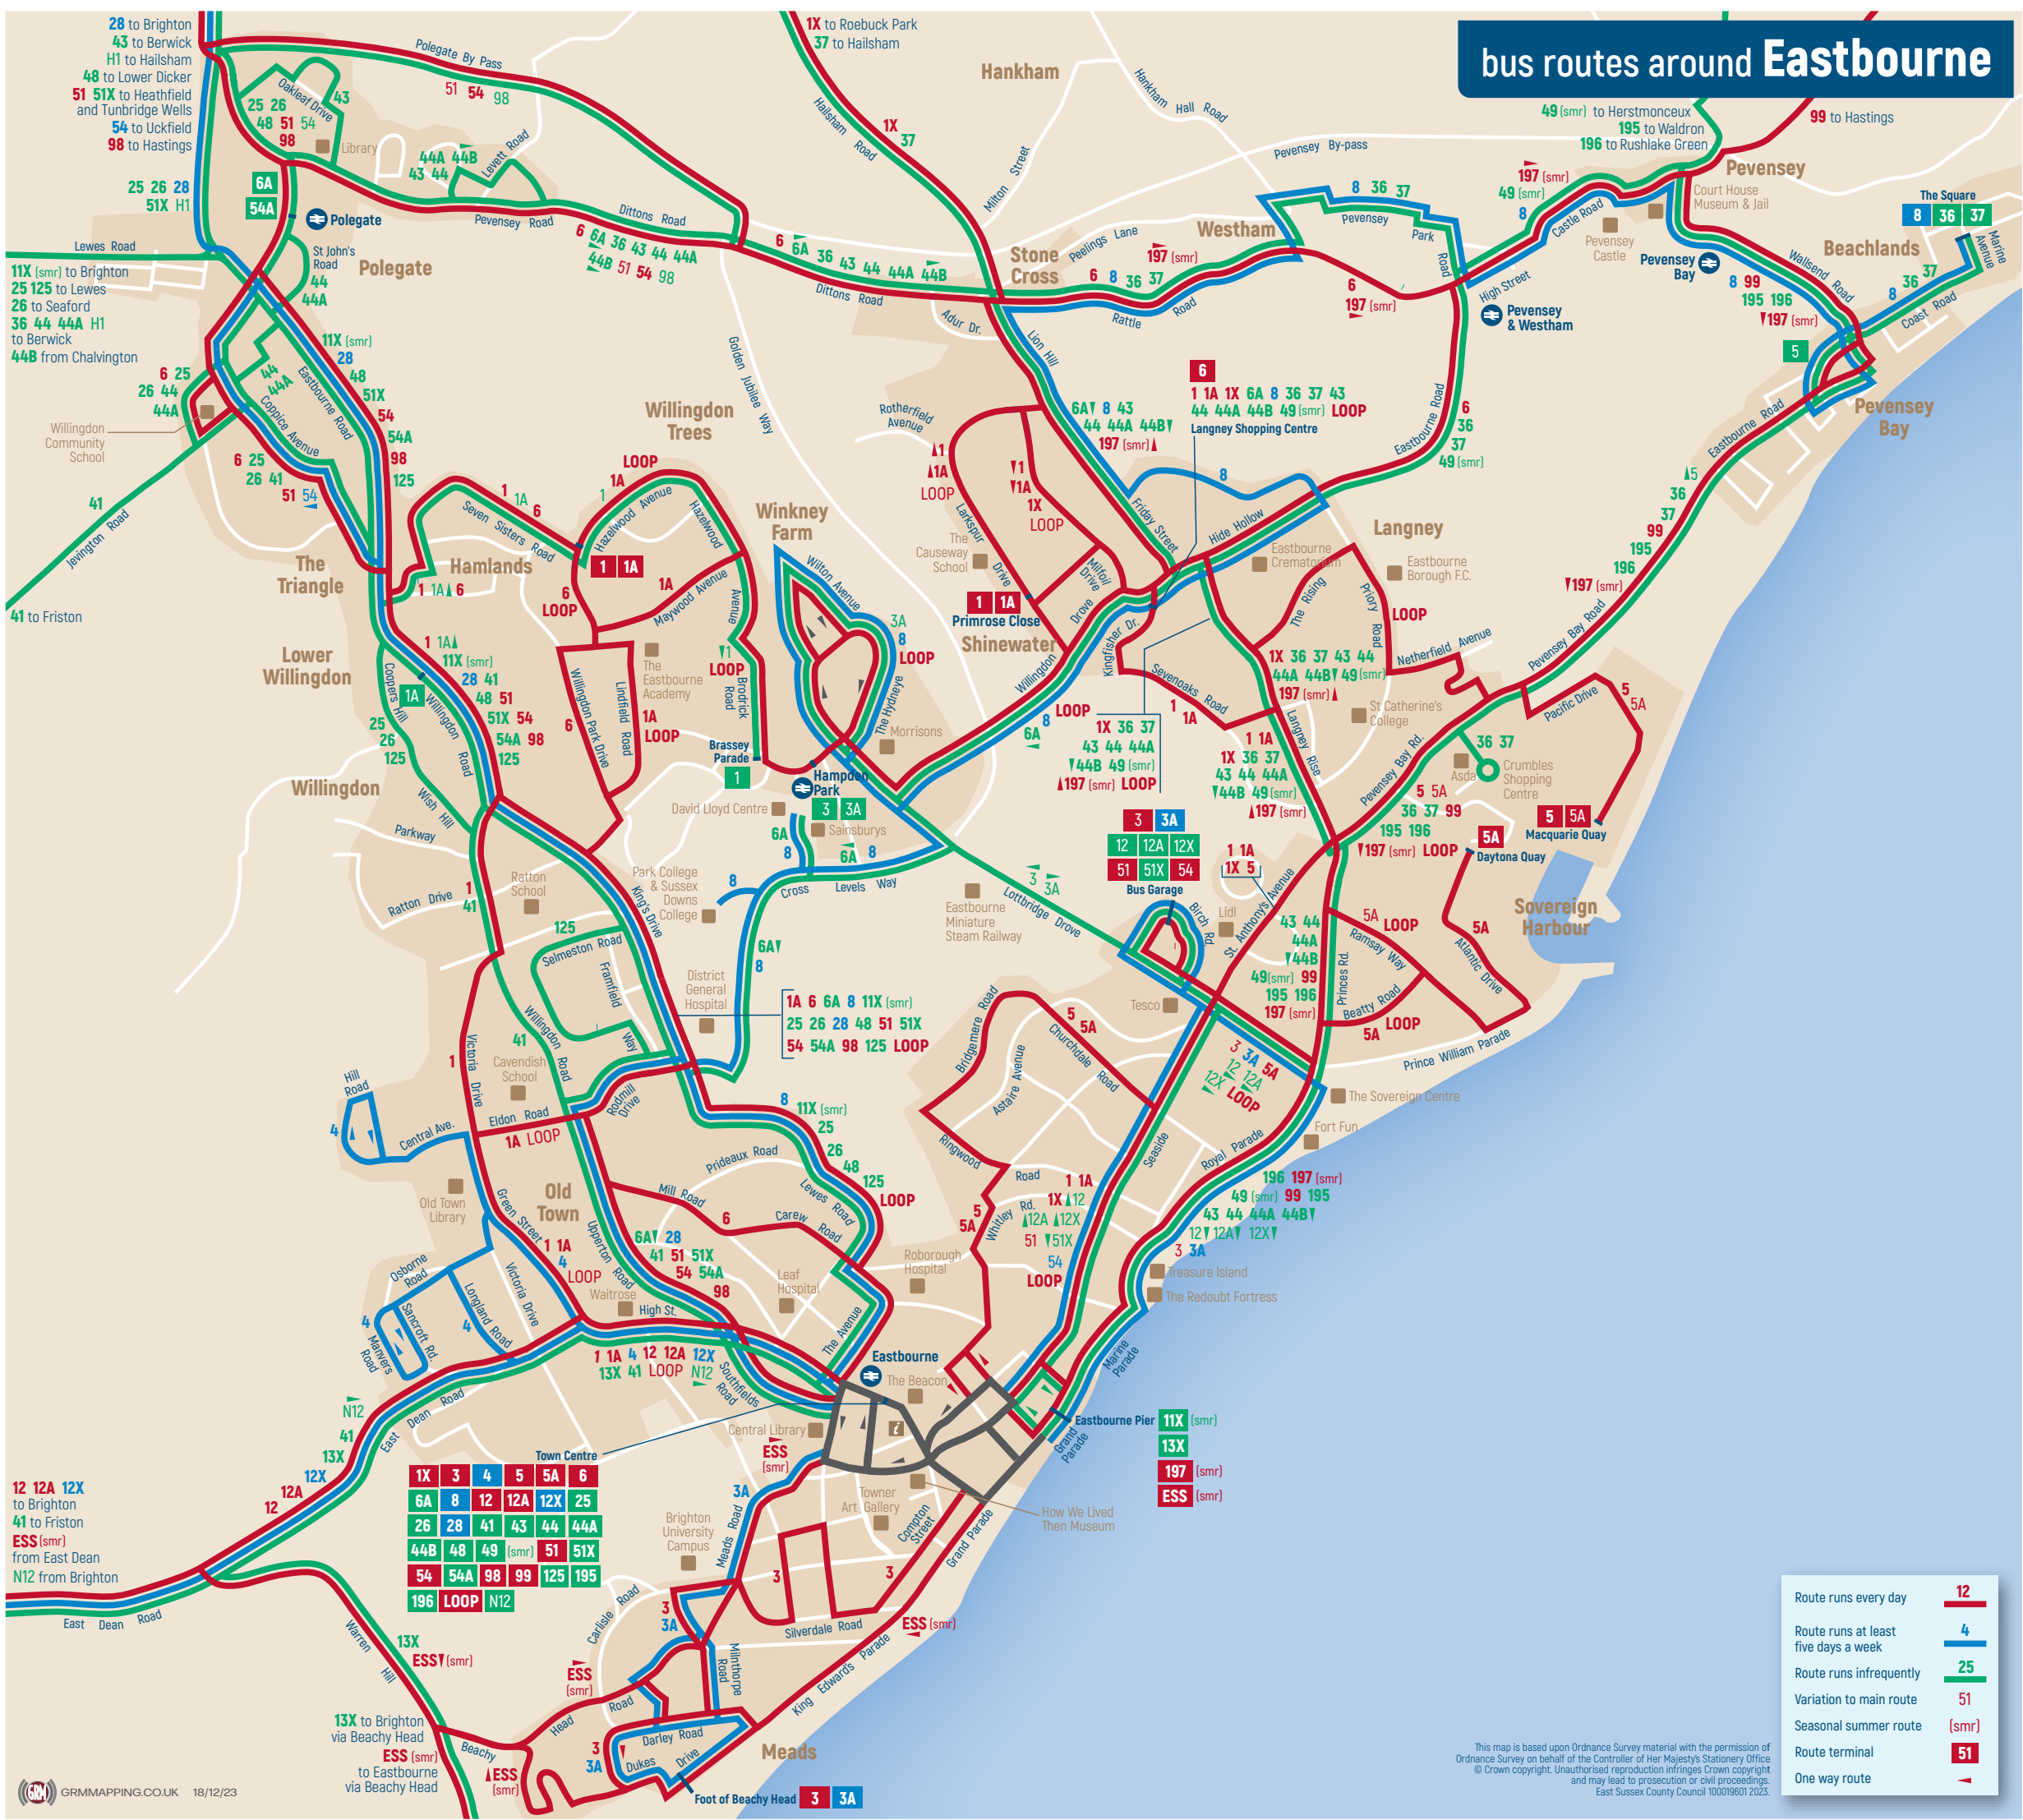

bus routes around Eastbourne

12 12A 12X
to Brighton
41 to Friston
ESS (smr)
from East Dean
N12 from Brighton

1X	3	4	5	5A	6
6A	8	12	12A	12X	25
26	28	41	43	44	44A
44B	48	49 (smr)	51	51X	
54	54A	98	99	125	195
196	LOOP	N12			

Route runs every day	12
Route runs at least five days a week	4
Route runs infrequently	25
Variation to main route	51
Seasonal summer route	(smr)
Route terminal	51
One way route	▶