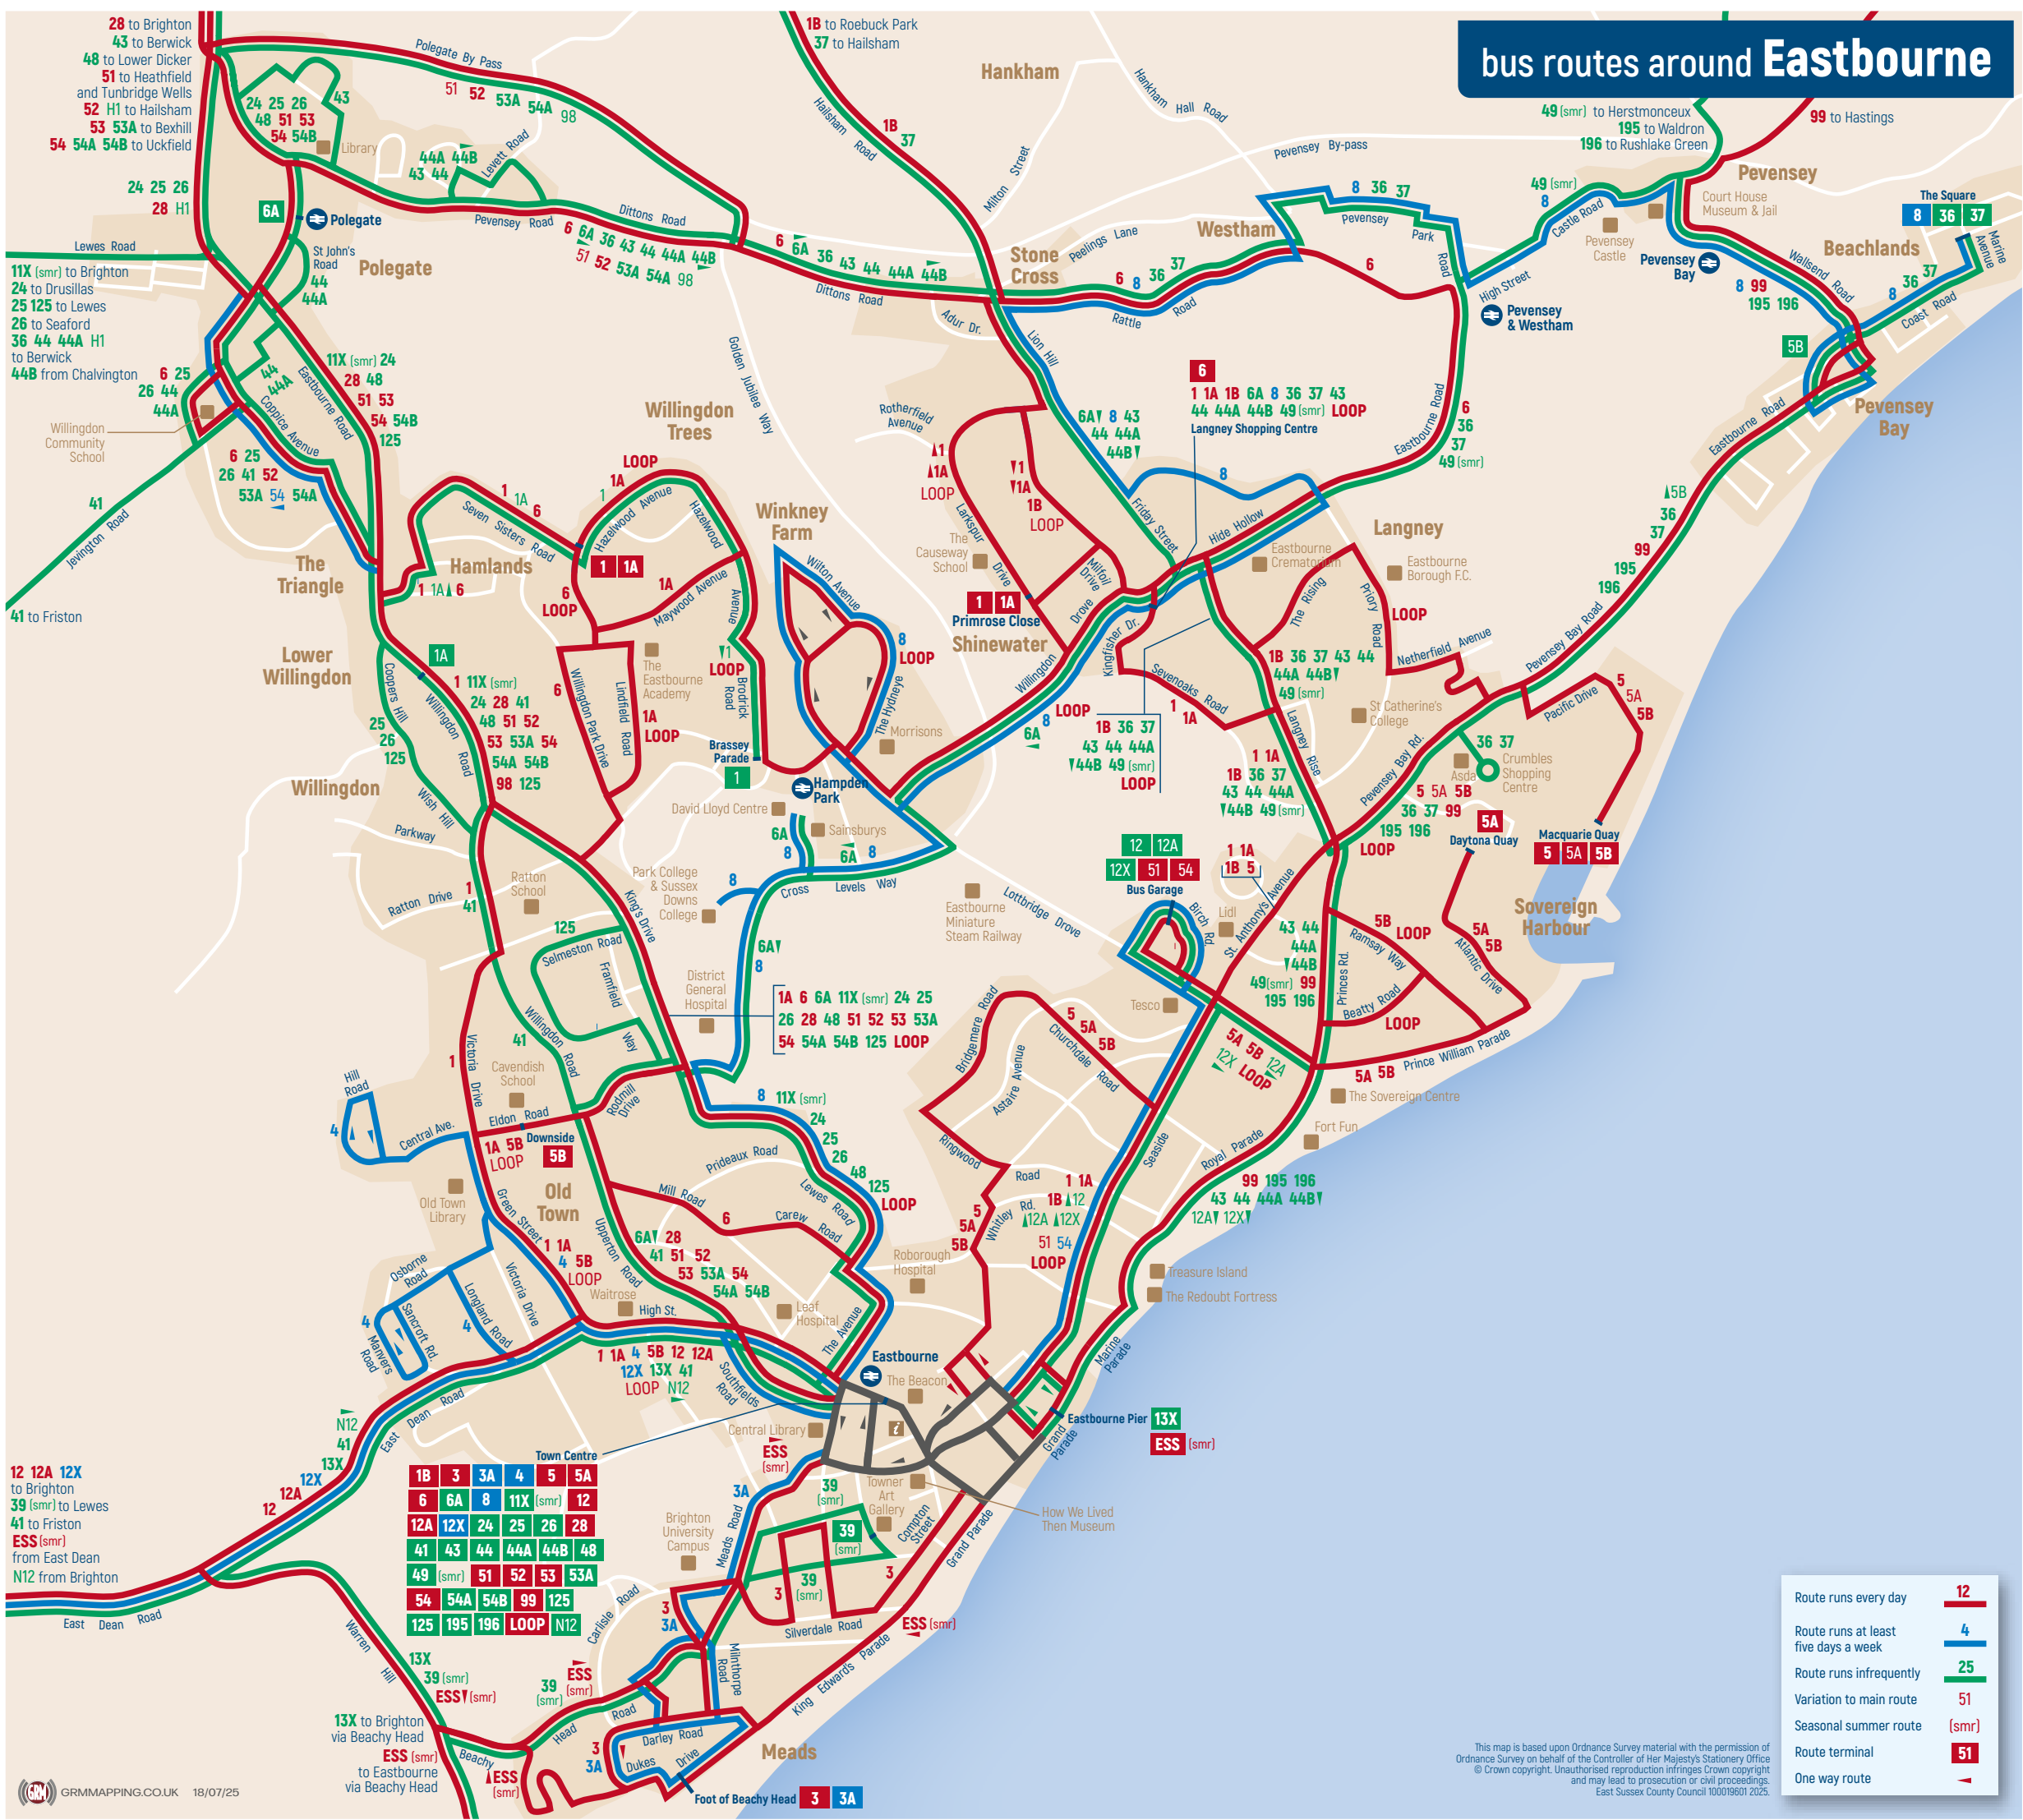

bus routes around Eastbourne

12 12A 12X to Brighton
39 (smr) to Lewes
41 to Friston
ESS (smr) from East Dean
N12 from Brighton

18	3	3A	4	5	5A
6	6A	8	11X (smr)	12	
12A	12X	24	25	26	28
41	43	44	44A	44B	48
49 (smr)	51	52	53	53A	
54	54A	54B	99	125	
125	195	196	LOOP	N12	

Route runs every day	12
Route runs at least five days a week	4
Route runs infrequently	25
Variation to main route	51
Seasonal summer route	(smr)
Route terminal	51
One way route	→