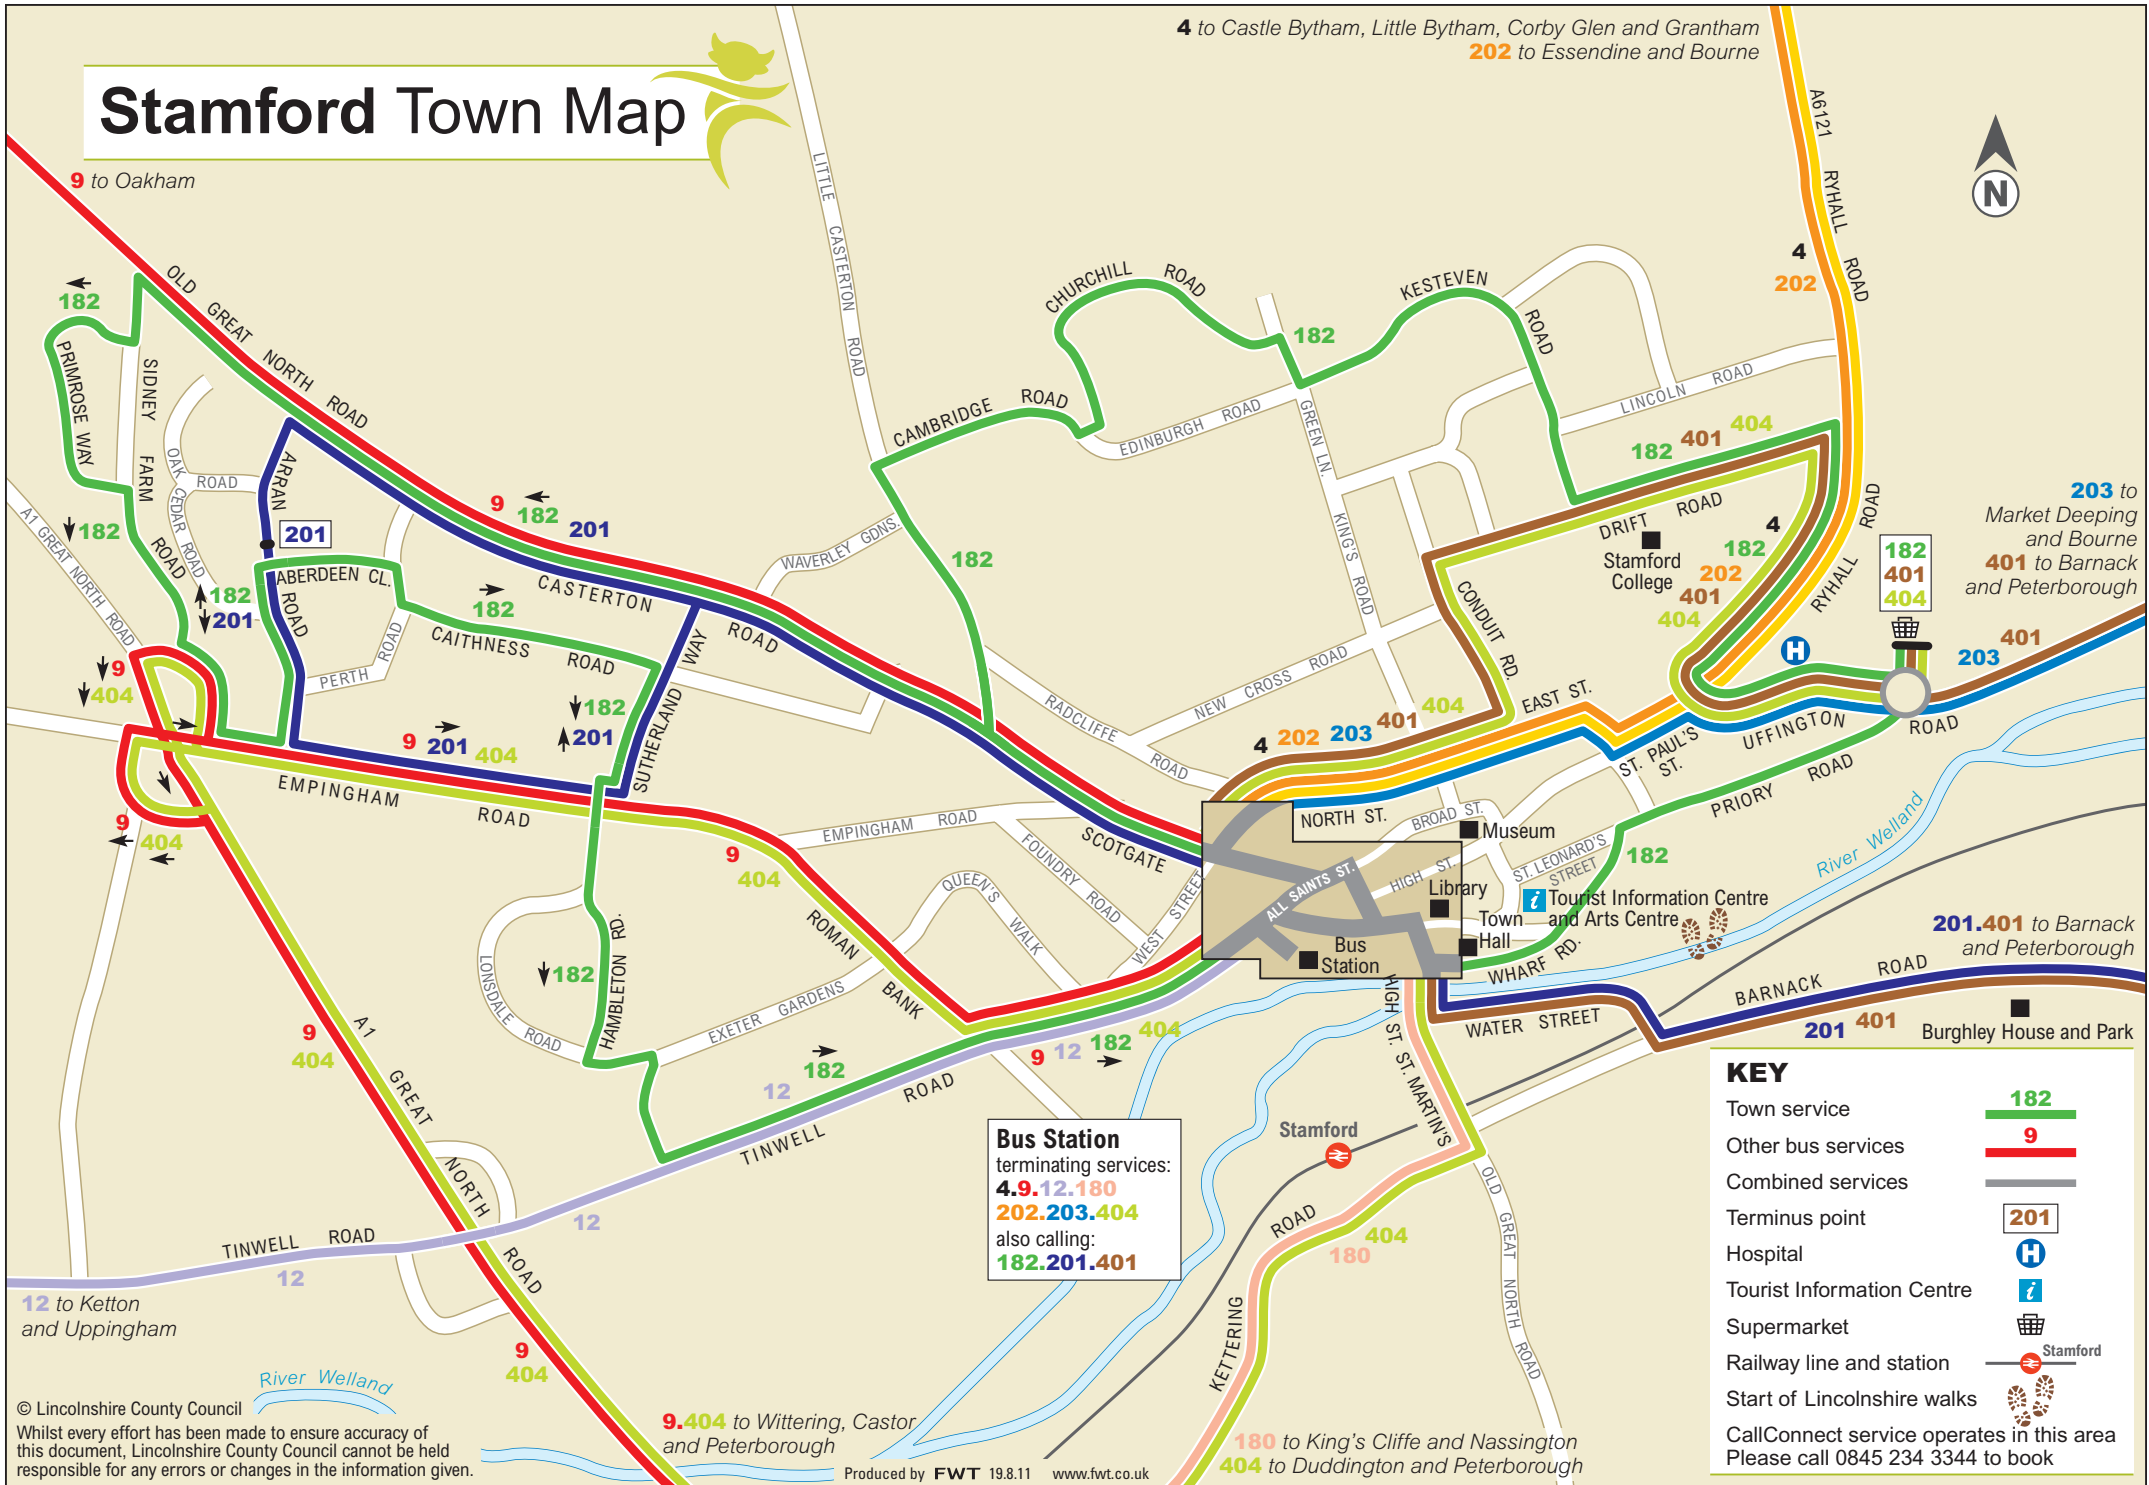

# Stamford Town Map

4 to Castle Bytham, Little Bytham, Corby Glen and Grantham  
 202 to Essendine and Bourne

**Bus Station**  
 terminating services:  
 4.9.12.180  
 202.203.404  
 also calling:  
 182.201.401

KEY	
Town service	182
Other bus services	9
Combined services	201
Terminus point	H
Hospital	i
Tourist Information Centre	Shopping basket icon
Supermarket	Stamford
Railway line and station	Stamford
Start of Lincolnshire walks	Flower icon
CallConnect service operates in this area	
Please call 0845 234 3344 to book	