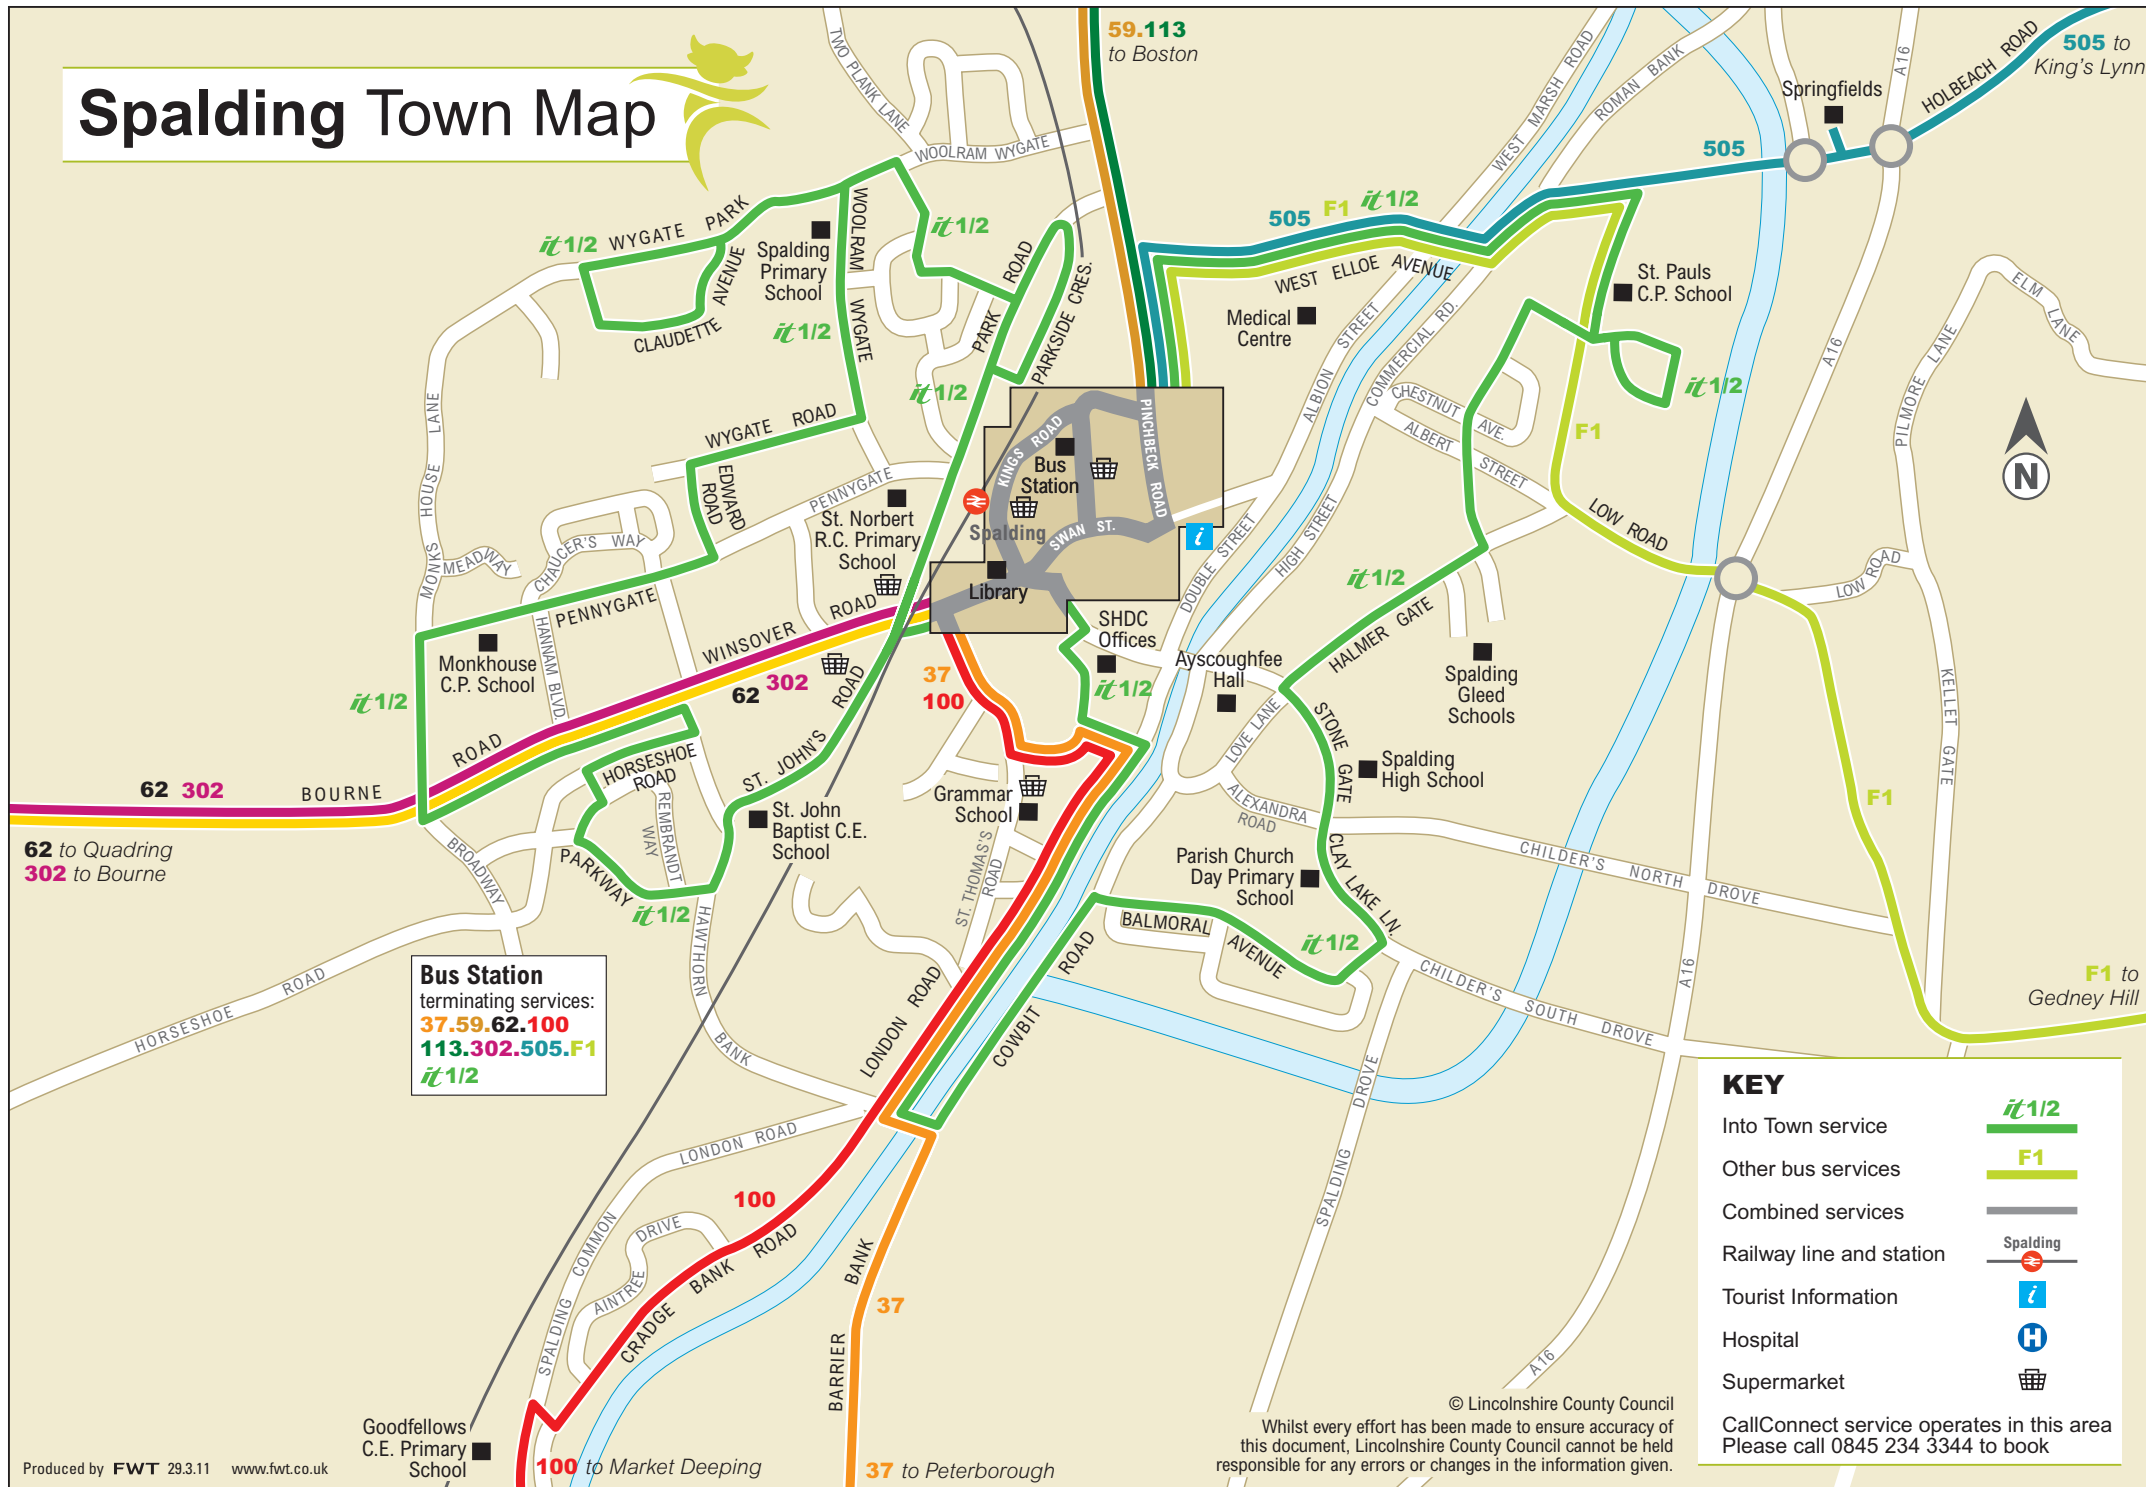

Spalding Town Map

Bus Station
terminating services:
37.59.62.100
113.302.505.F1
it1/2

KEY	
Into Town service	it1/2
Other bus services	F1
Combined services	100
Railway line and station	Spalding
Tourist Information	i
Hospital	H
Supermarket	Shopping Basket

Goodfellows
C.E. Primary
School

100 to Market Deeping
37 to Peterborough

© Lincolnshire County Council
Whilst every effort has been made to ensure accuracy of this document, Lincolnshire County Council cannot be held responsible for any errors or changes in the information given.