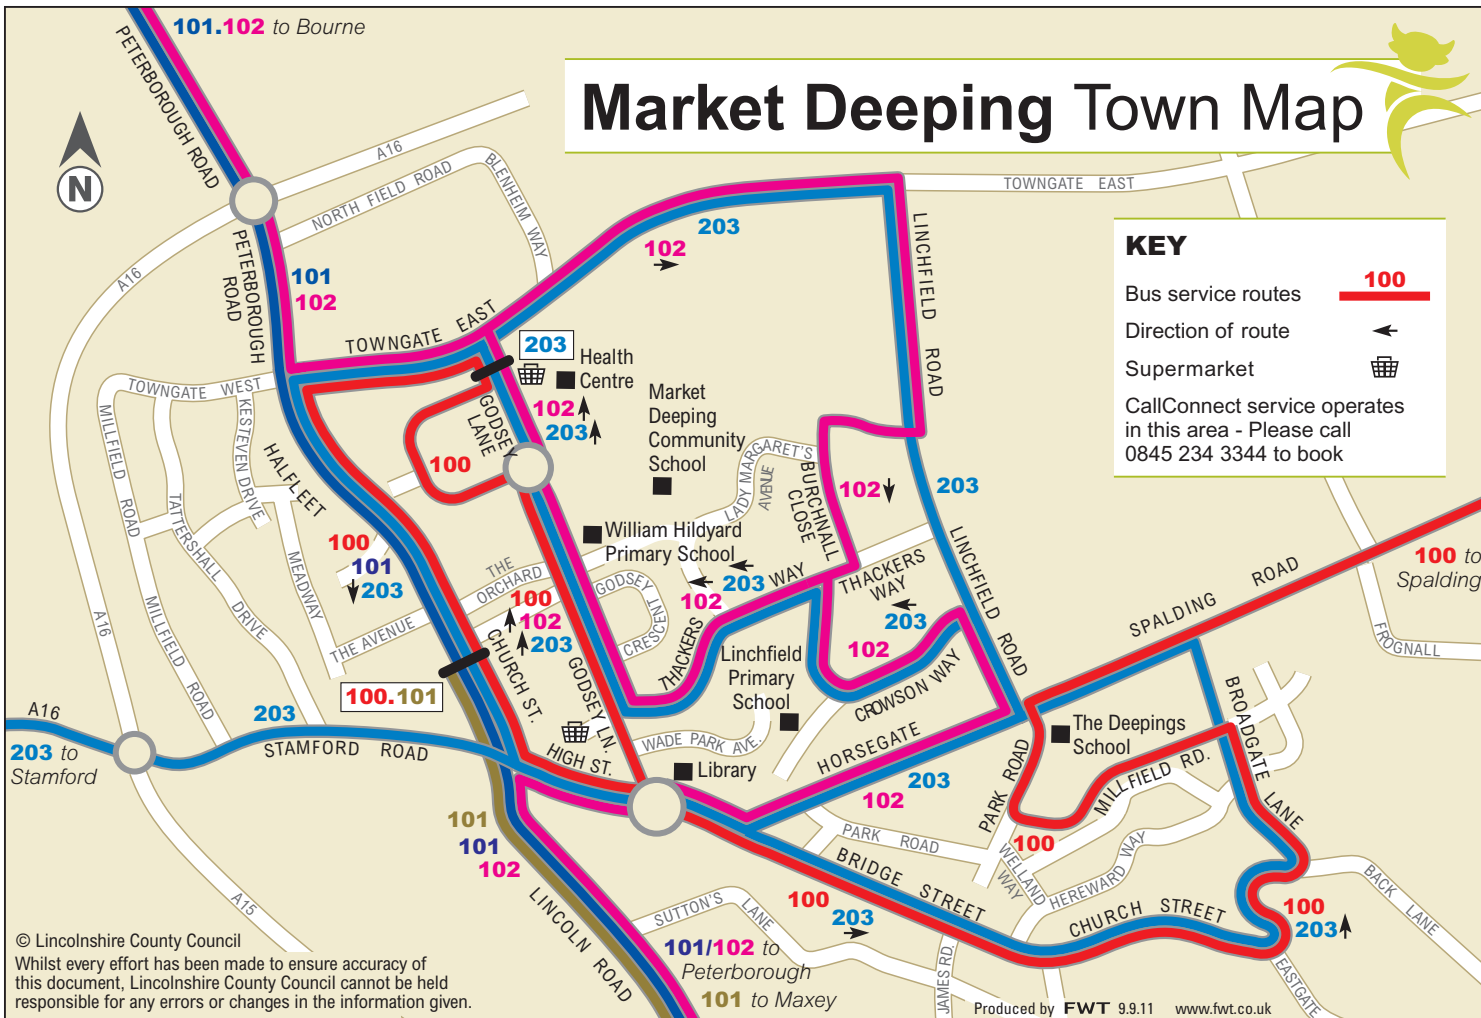

Market Deeping Town Map

KEY

- Bus service routes **100**
- Direction of route
- Supermarket
- CallConnect service operates in this area - Please call 0845 234 3344 to book

© Lincolnshire County Council
 Whilst every effort has been made to ensure accuracy of this document, Lincolnshire County Council cannot be held responsible for any errors or changes in the information given.