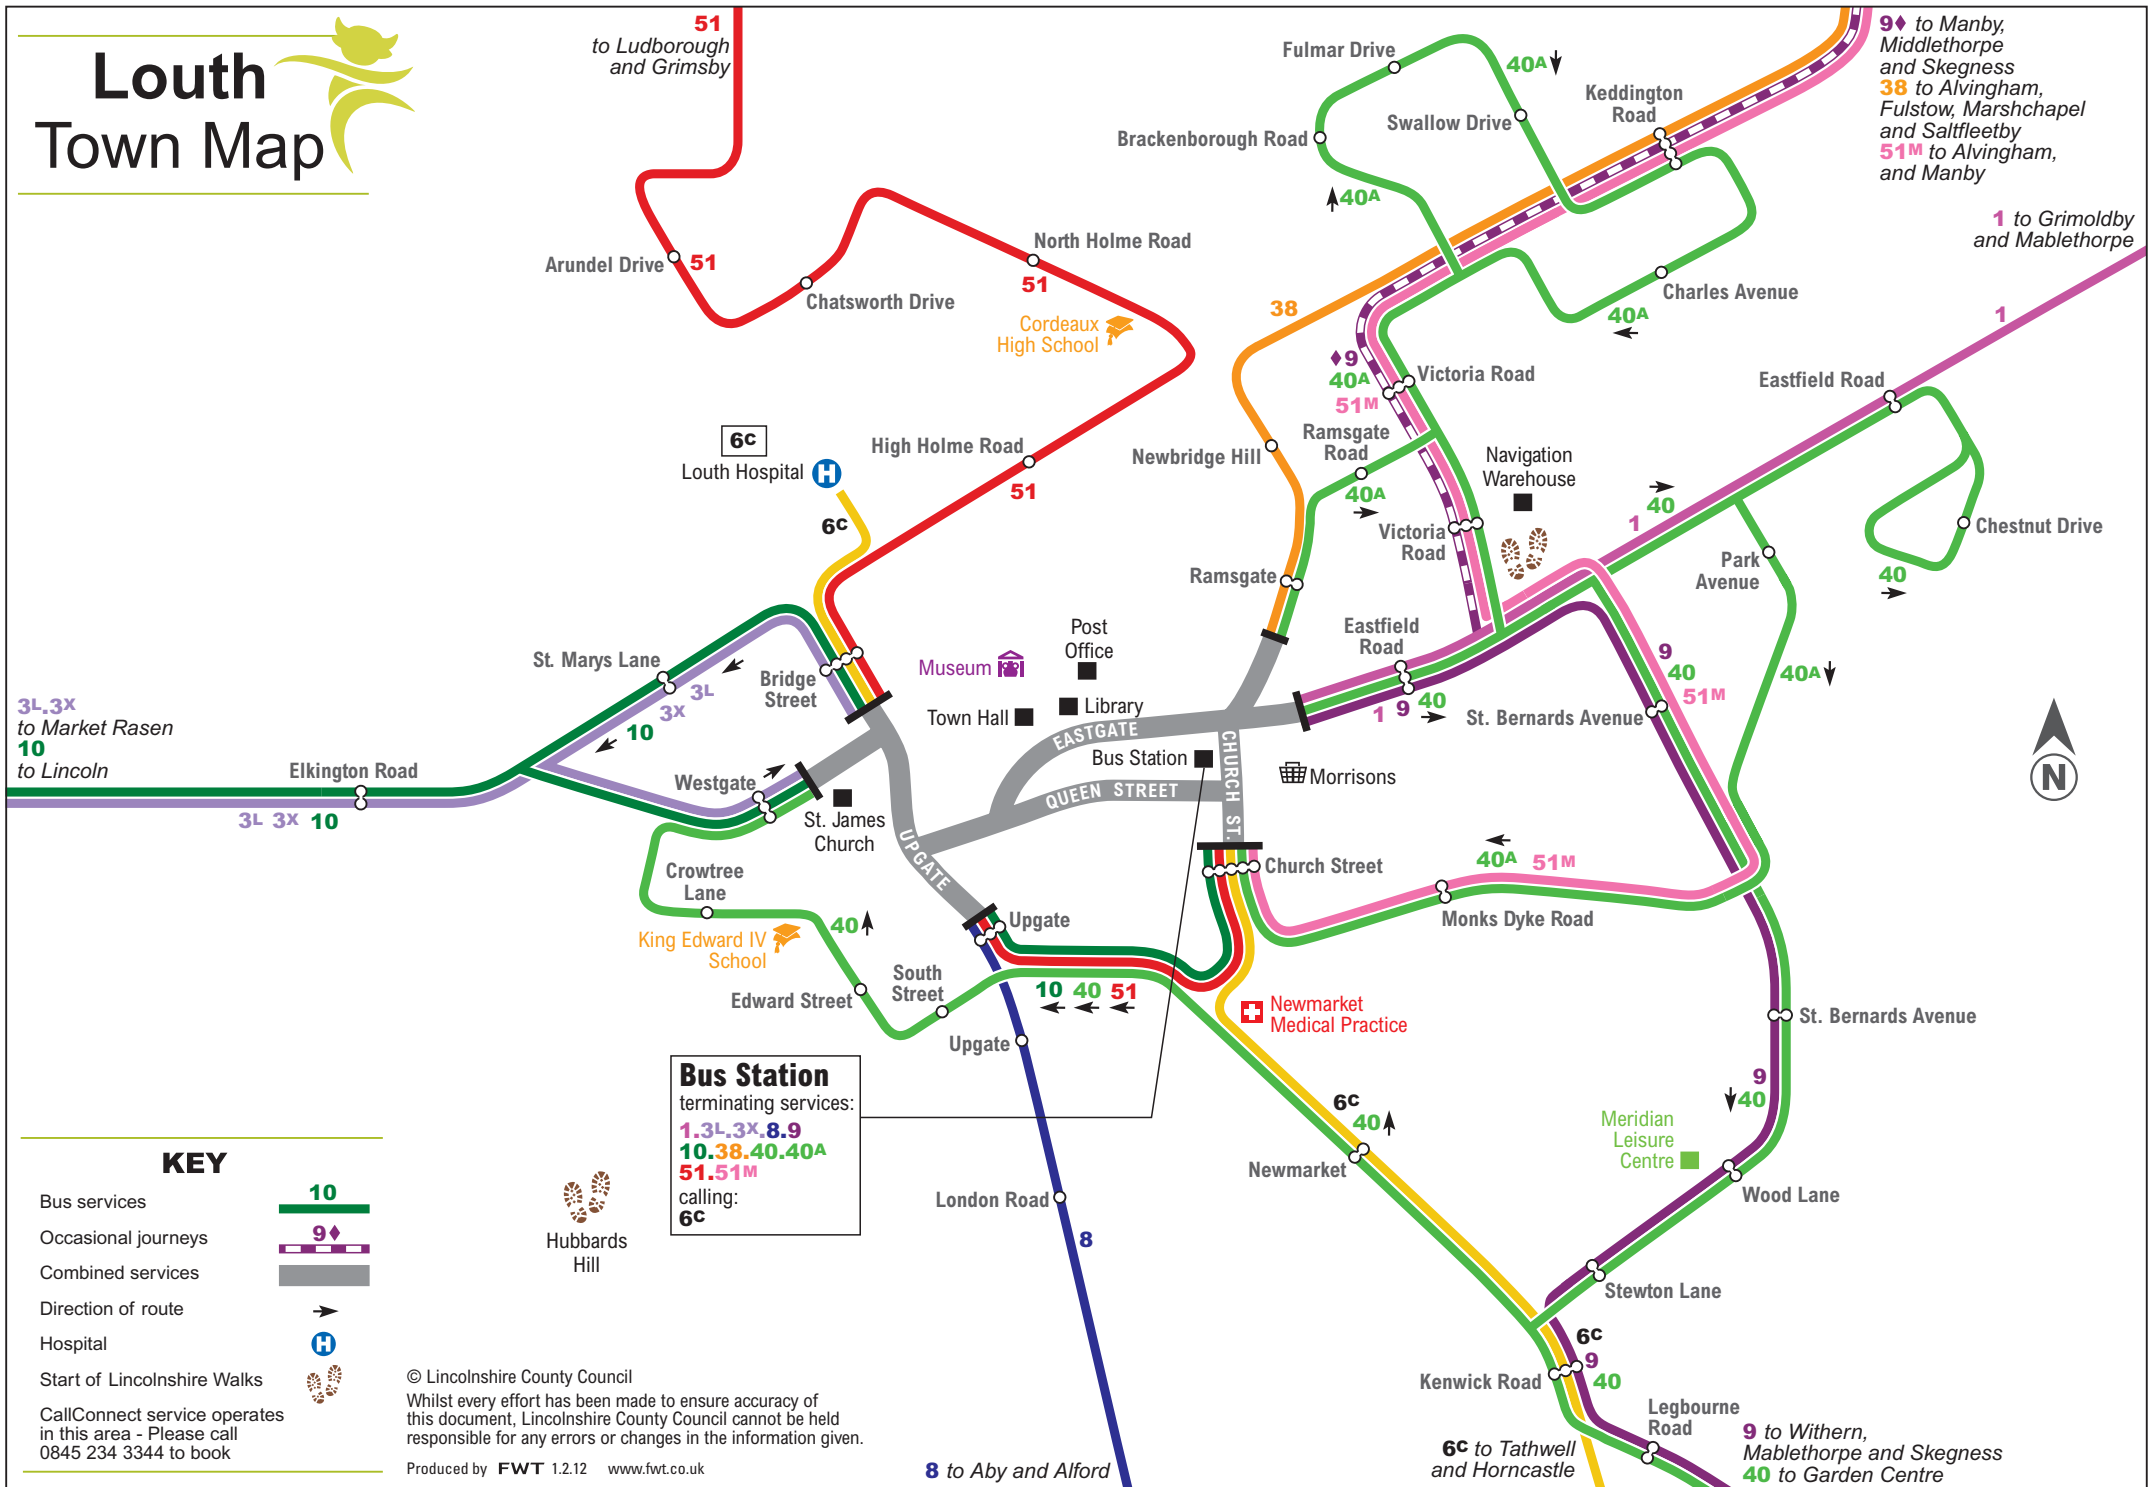

# Louth Town Map

**9** to Manby, Middlethorpe and Skegness  
**38** to Alvingham, Fulstow, Marshchapel and Saltfleetby  
**51<sup>M</sup>** to Alvingham, and Manby

**3L, 3X**  
 to Market Rasen  
**10**  
 to Lincoln

**1** to Grimoldby and Mablethorpe

## KEY

- Bus services
- Occasional journeys
- Combined services
- Direction of route
- Hospital
- Start of Lincolnshire Walks

CallConnect service operates in this area - Please call 0845 234 3344 to book

**Bus Station**  
 terminating services:  
**1, 3L, 3X, 8, 9, 10, 38, 40, 40A, 51, 51<sup>M</sup>**  
 calling:  
**6c**

© Lincolnshire County Council  
 Whilst every effort has been made to ensure accuracy of this document, Lincolnshire County Council cannot be held responsible for any errors or changes in the information given.