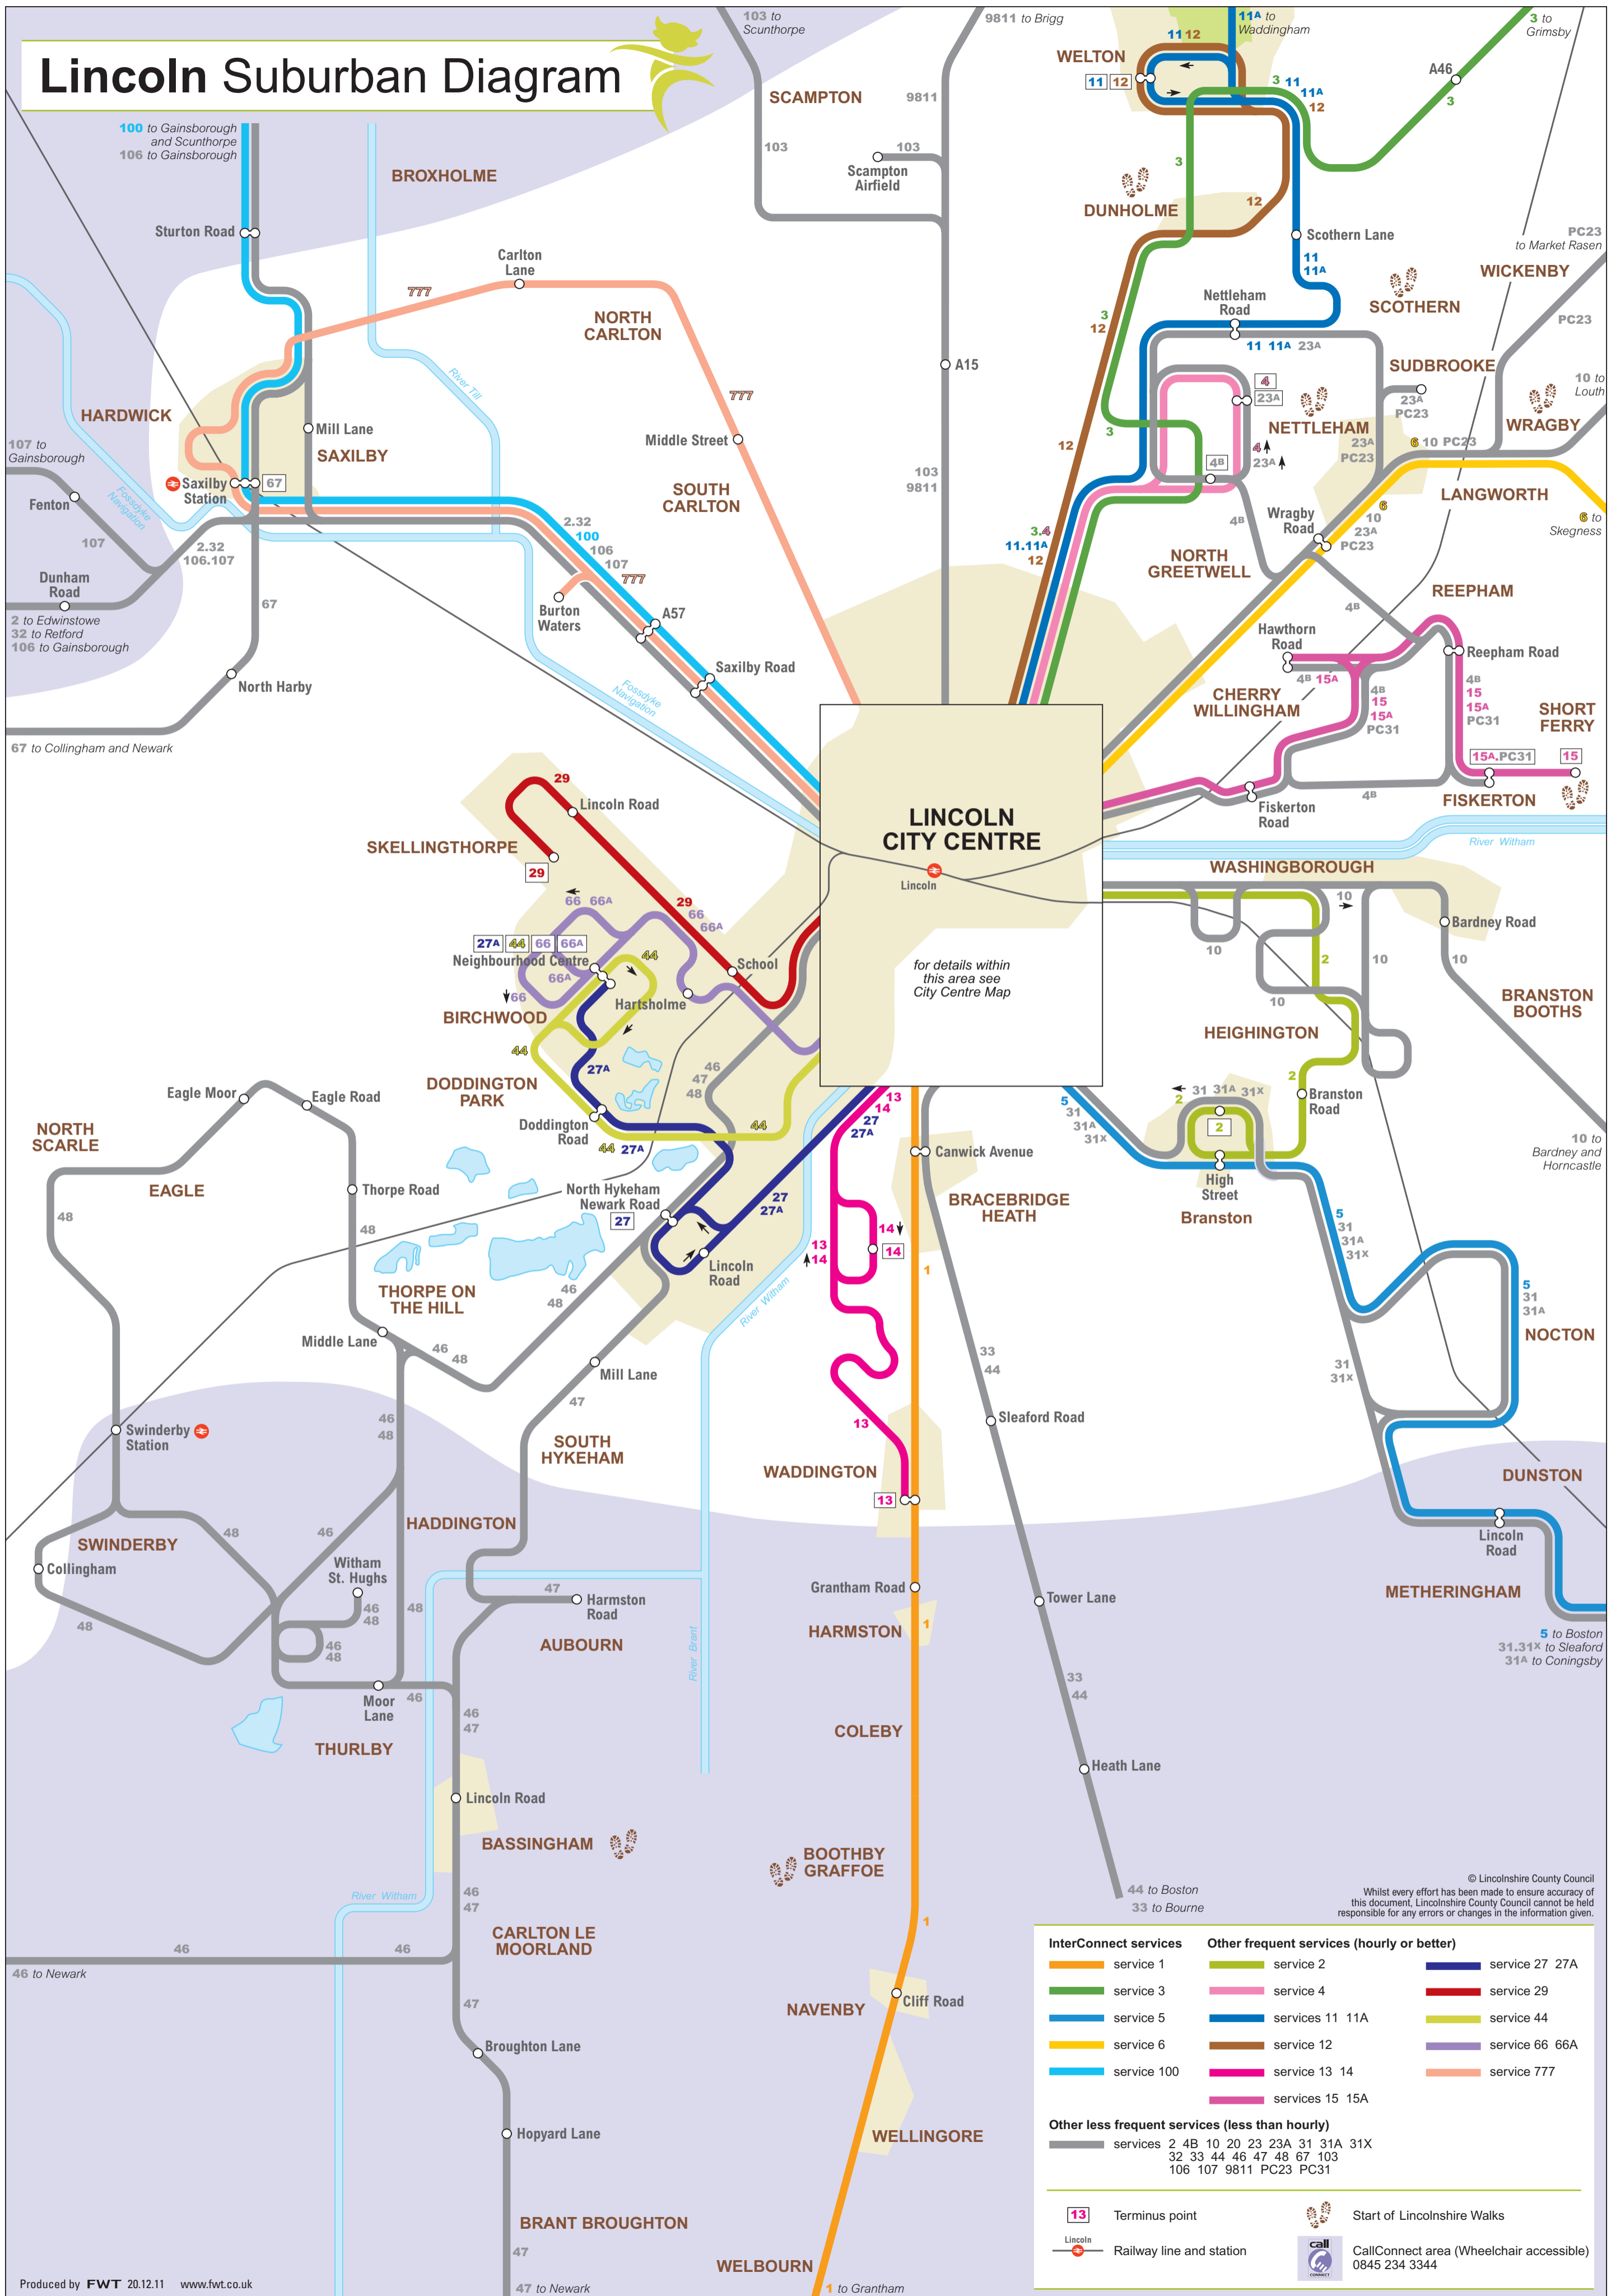

Lincoln Suburban Diagram

LINCOLN CITY CENTRE
Lincoln
for details within this area see City Centre Map

InterConnect services	Other frequent services (hourly or better)	Other less frequent services (less than hourly)
service 1	service 2	services 2 4B 10 20 23 23A 31 31A 31X
service 3	service 4	32 33 44 46 47 48 67 103
service 5	services 11 11A	106 107 9811 PC23 PC31
service 6	service 12	
service 100	service 13 14	
	services 15 15A	
	service 27 27A	
	service 29	
	service 44	
	service 66 66A	
	service 777	

13 Terminus point
Railway line and station
CallConnect area (Wheelchair accessible) 0845 234 3344