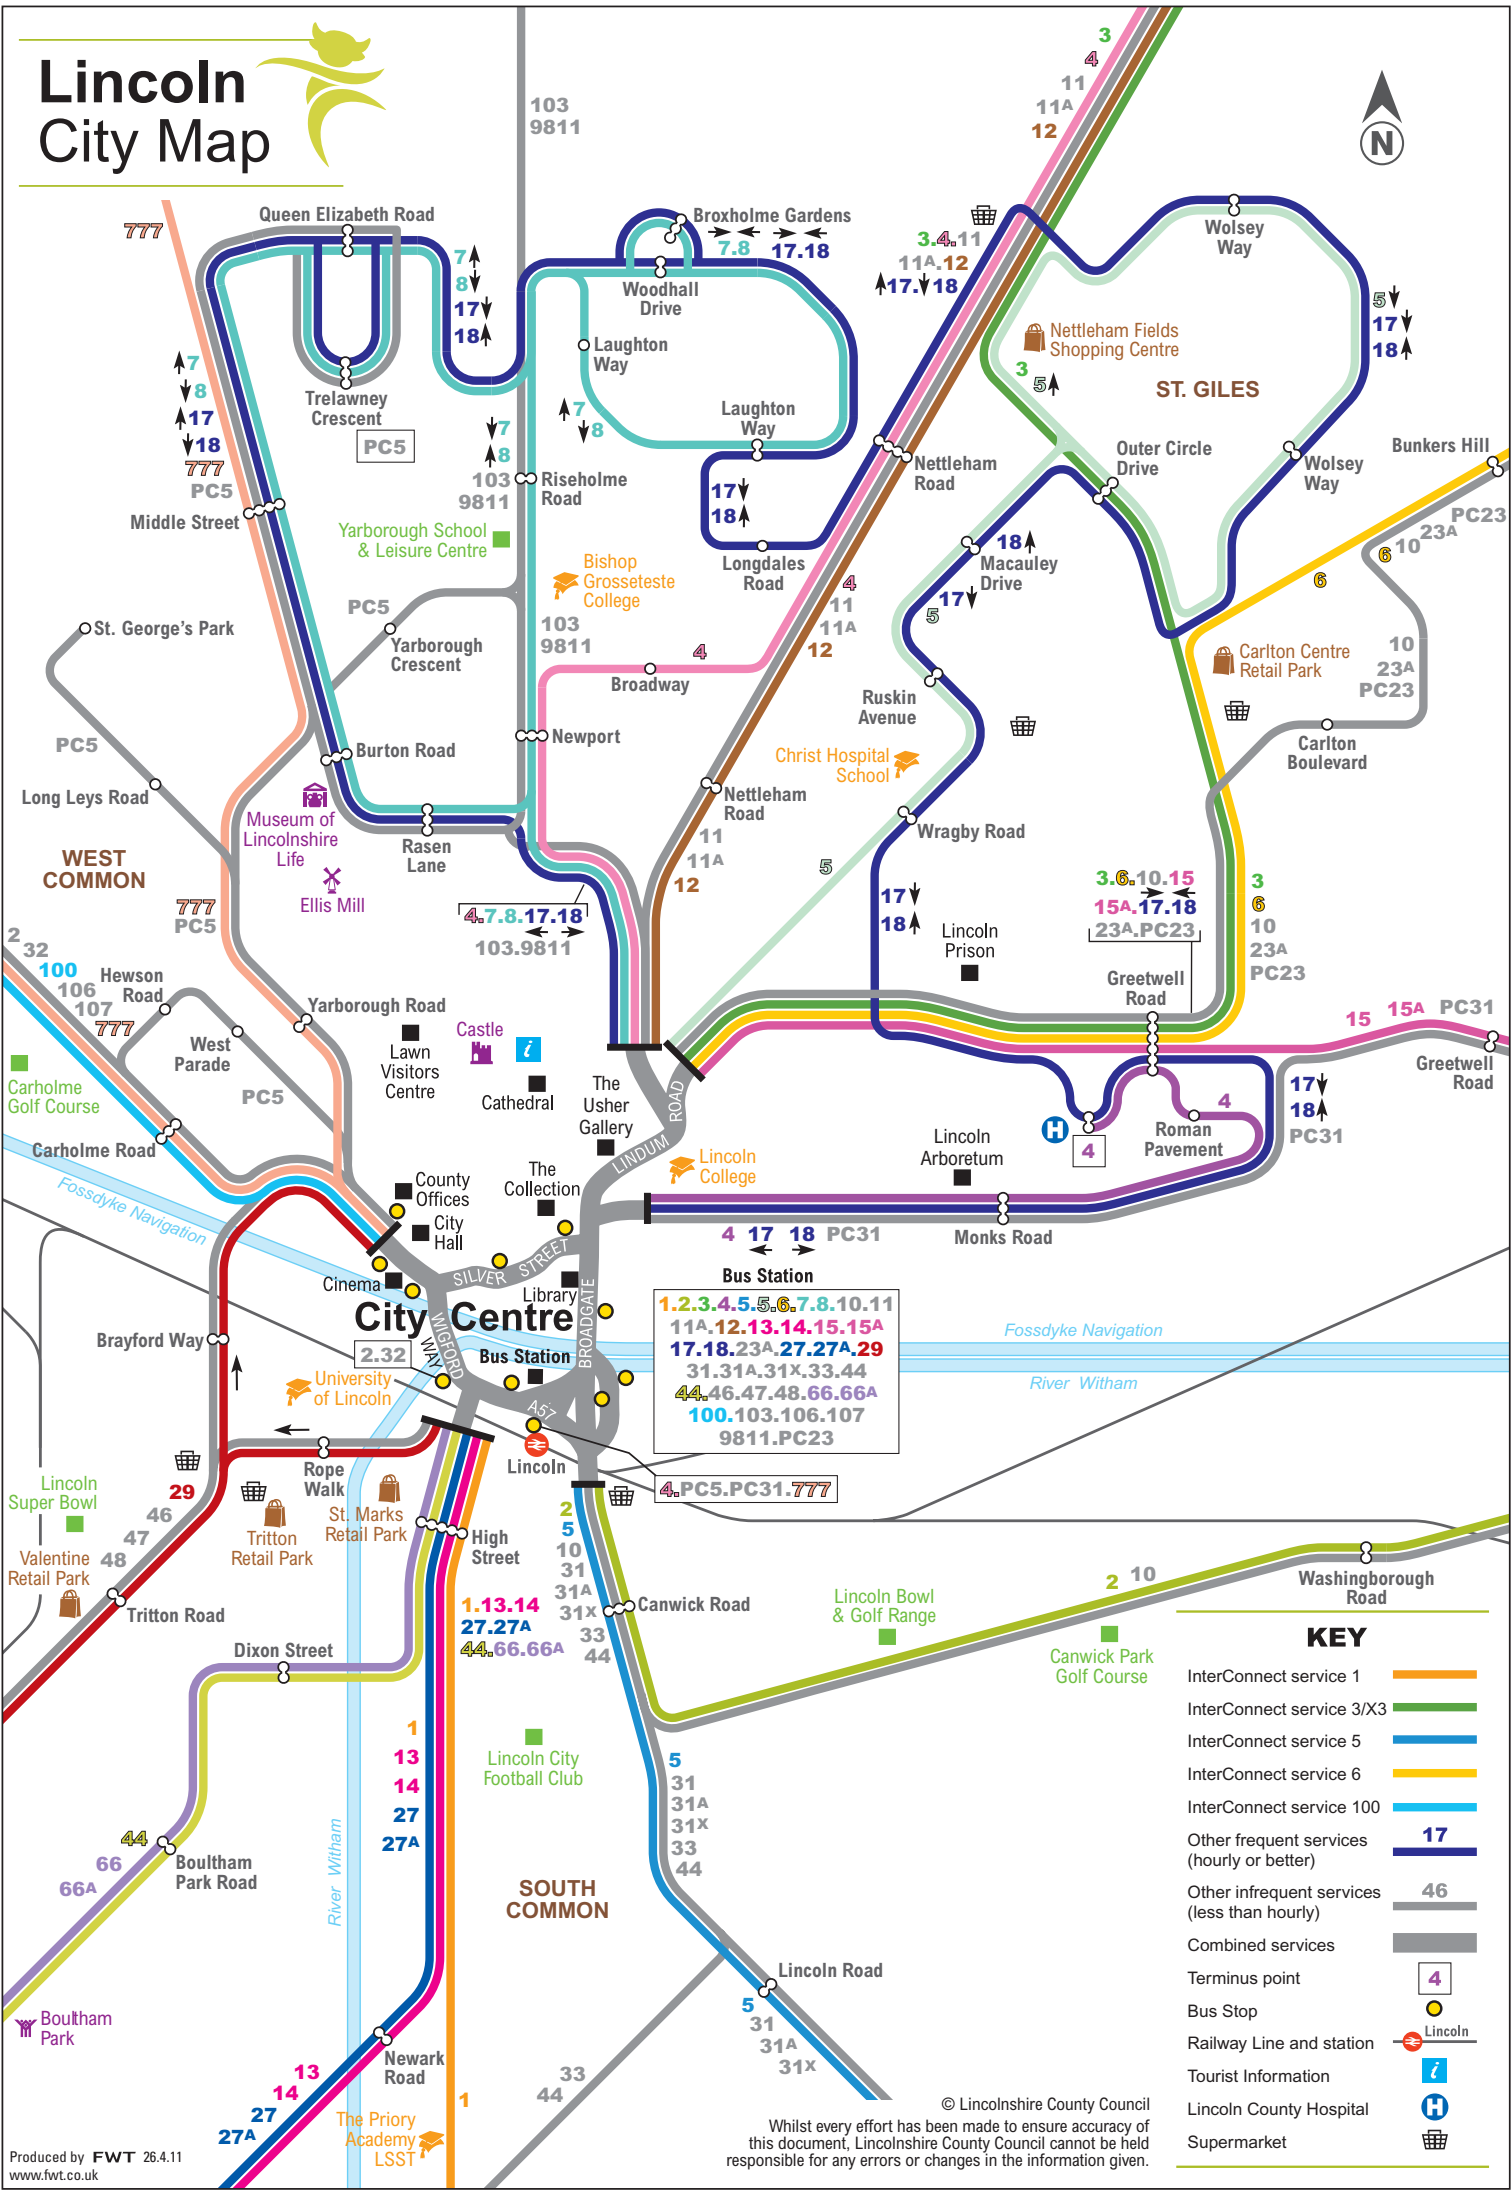

Lincoln City Map

City Centre

1.2.3.4.5.6.7.8.10.11
 11A.12.13.14.15.15A
 17.18.23A.27.27A.29
 31.31A.31X.33.44
 44.46.47.48.66.66A
 100.103.106.107
 9811.PC23

4.PC5.PC31.777

KEY

- InterConnect service 1 —
- InterConnect service 3/X3 —
- InterConnect service 5 —
- InterConnect service 6 —
- InterConnect service 100 —
- Other frequent services (hourly or better) — 17
- Other infrequent services (less than hourly) — 46
- Combined services —
- Terminus point 4
- Bus Stop ●
- Railway Line and station — Lincoln
- Tourist Information i
- Lincoln County Hospital H
- Supermarket 🛒

© Lincolnshire County Council
 Whilst every effort has been made to ensure accuracy of this document, Lincolnshire County Council cannot be held responsible for any errors or changes in the information given.