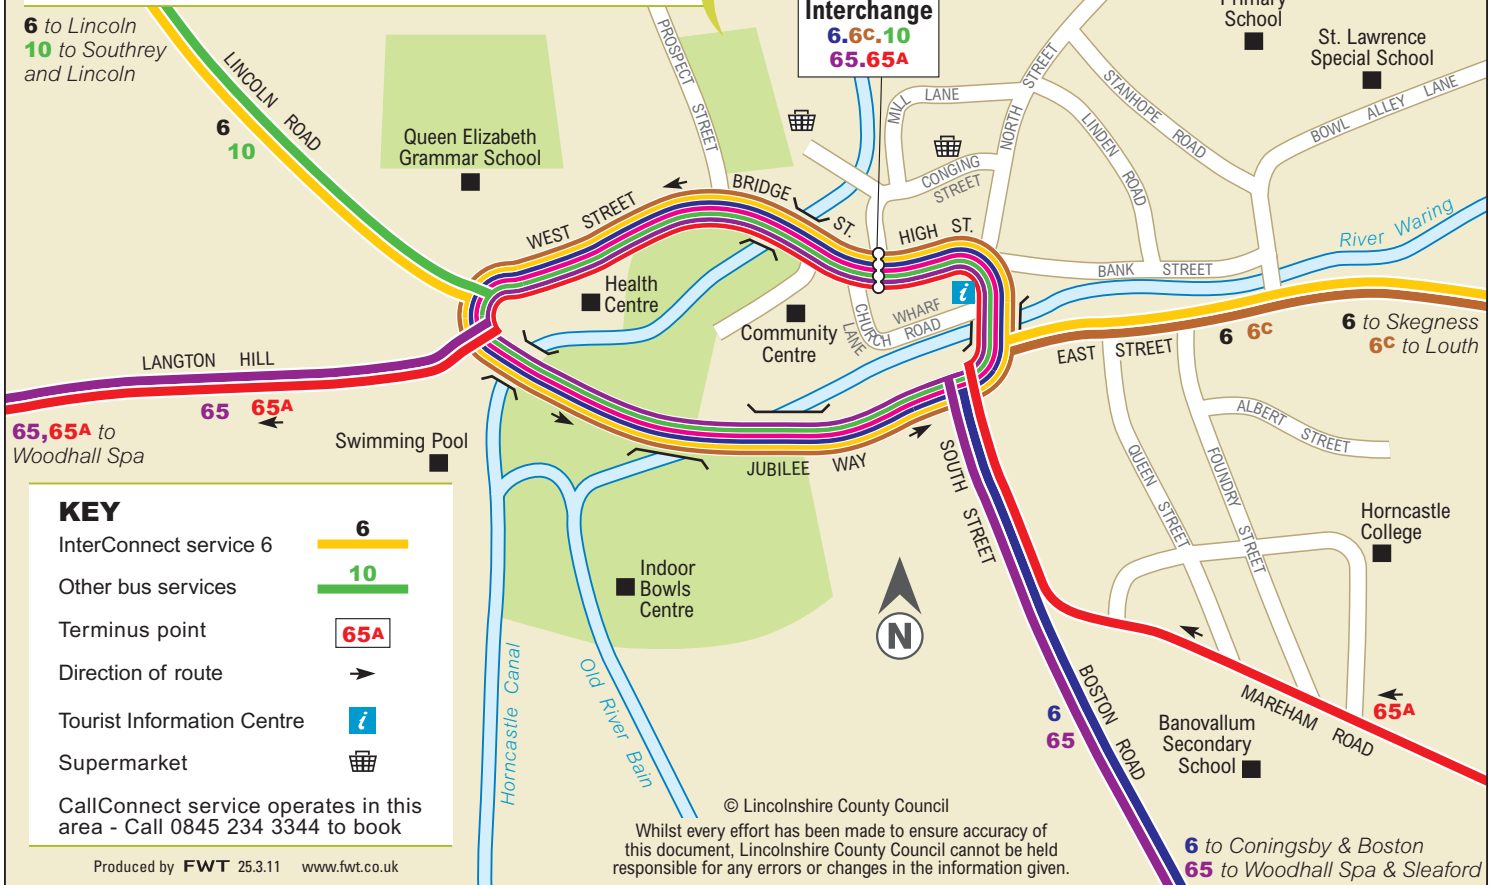

Horncastle Town Map

6 to Lincoln
10 to Southrey
and Lincoln

Interchange
6.6c.10
65.65A

KEY

- InterConnect service 6
- Other bus services
- Terminus point
- Direction of route
- Tourist Information Centre
- Supermarket

CallConnect service operates in this area - Call 0845 234 3344 to book

Produced by **FWT** 25.3.11 www.fwt.co.uk

© Lincolnshire County Council
Whilst every effort has been made to ensure accuracy of this document, Lincolnshire County Council cannot be held responsible for any errors or changes in the information given.

6 to Coningsby & Boston
65 to Woodhall Spa & Sleaford