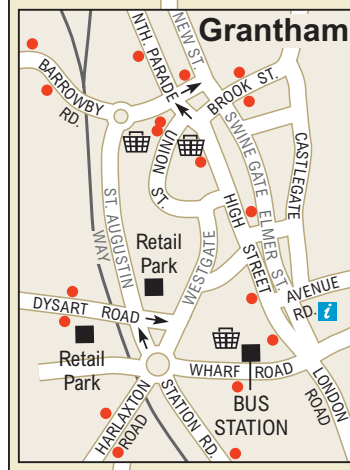

Grantham Town Map

KEY

- Interconnect service: 1 (orange line)
- Other bus services: 2 (teal line)
- Certain journeys only: 2A (dotted teal line)
- Combined services: 2A (dotted teal line)
- Direction of route: arrow
- Railway line and station: Boston (red circle with 'B')
- Tourist Information Centre: 'i' icon
- Supermarket: shopping basket icon
- Bus Stop: red dot
- Start of Lincolnshire Walks: flower icon

4.D4 to Downtown
602 to Long Bennington and Newark

1 to Syston, Fulbeck & Lincoln
27 to Syston Ancaster & Sleaford

8 to Melton Mowbray & Loughborough
9 to Denton & Woolsthorpe
55 to Denton, Croxton Kerrial Saltby & Melton Mowbray

Bus Station
terminating services:
1.2.2A.4.5.6.8
26.27.55.602.608
calling:
1.3.3A.4.4A.9

4 to Old Somerby Castle Bytham & Stamford
5 to Old Somerby & Ropsley
26 to Old Somerby & Aslackby

608 to South Witham