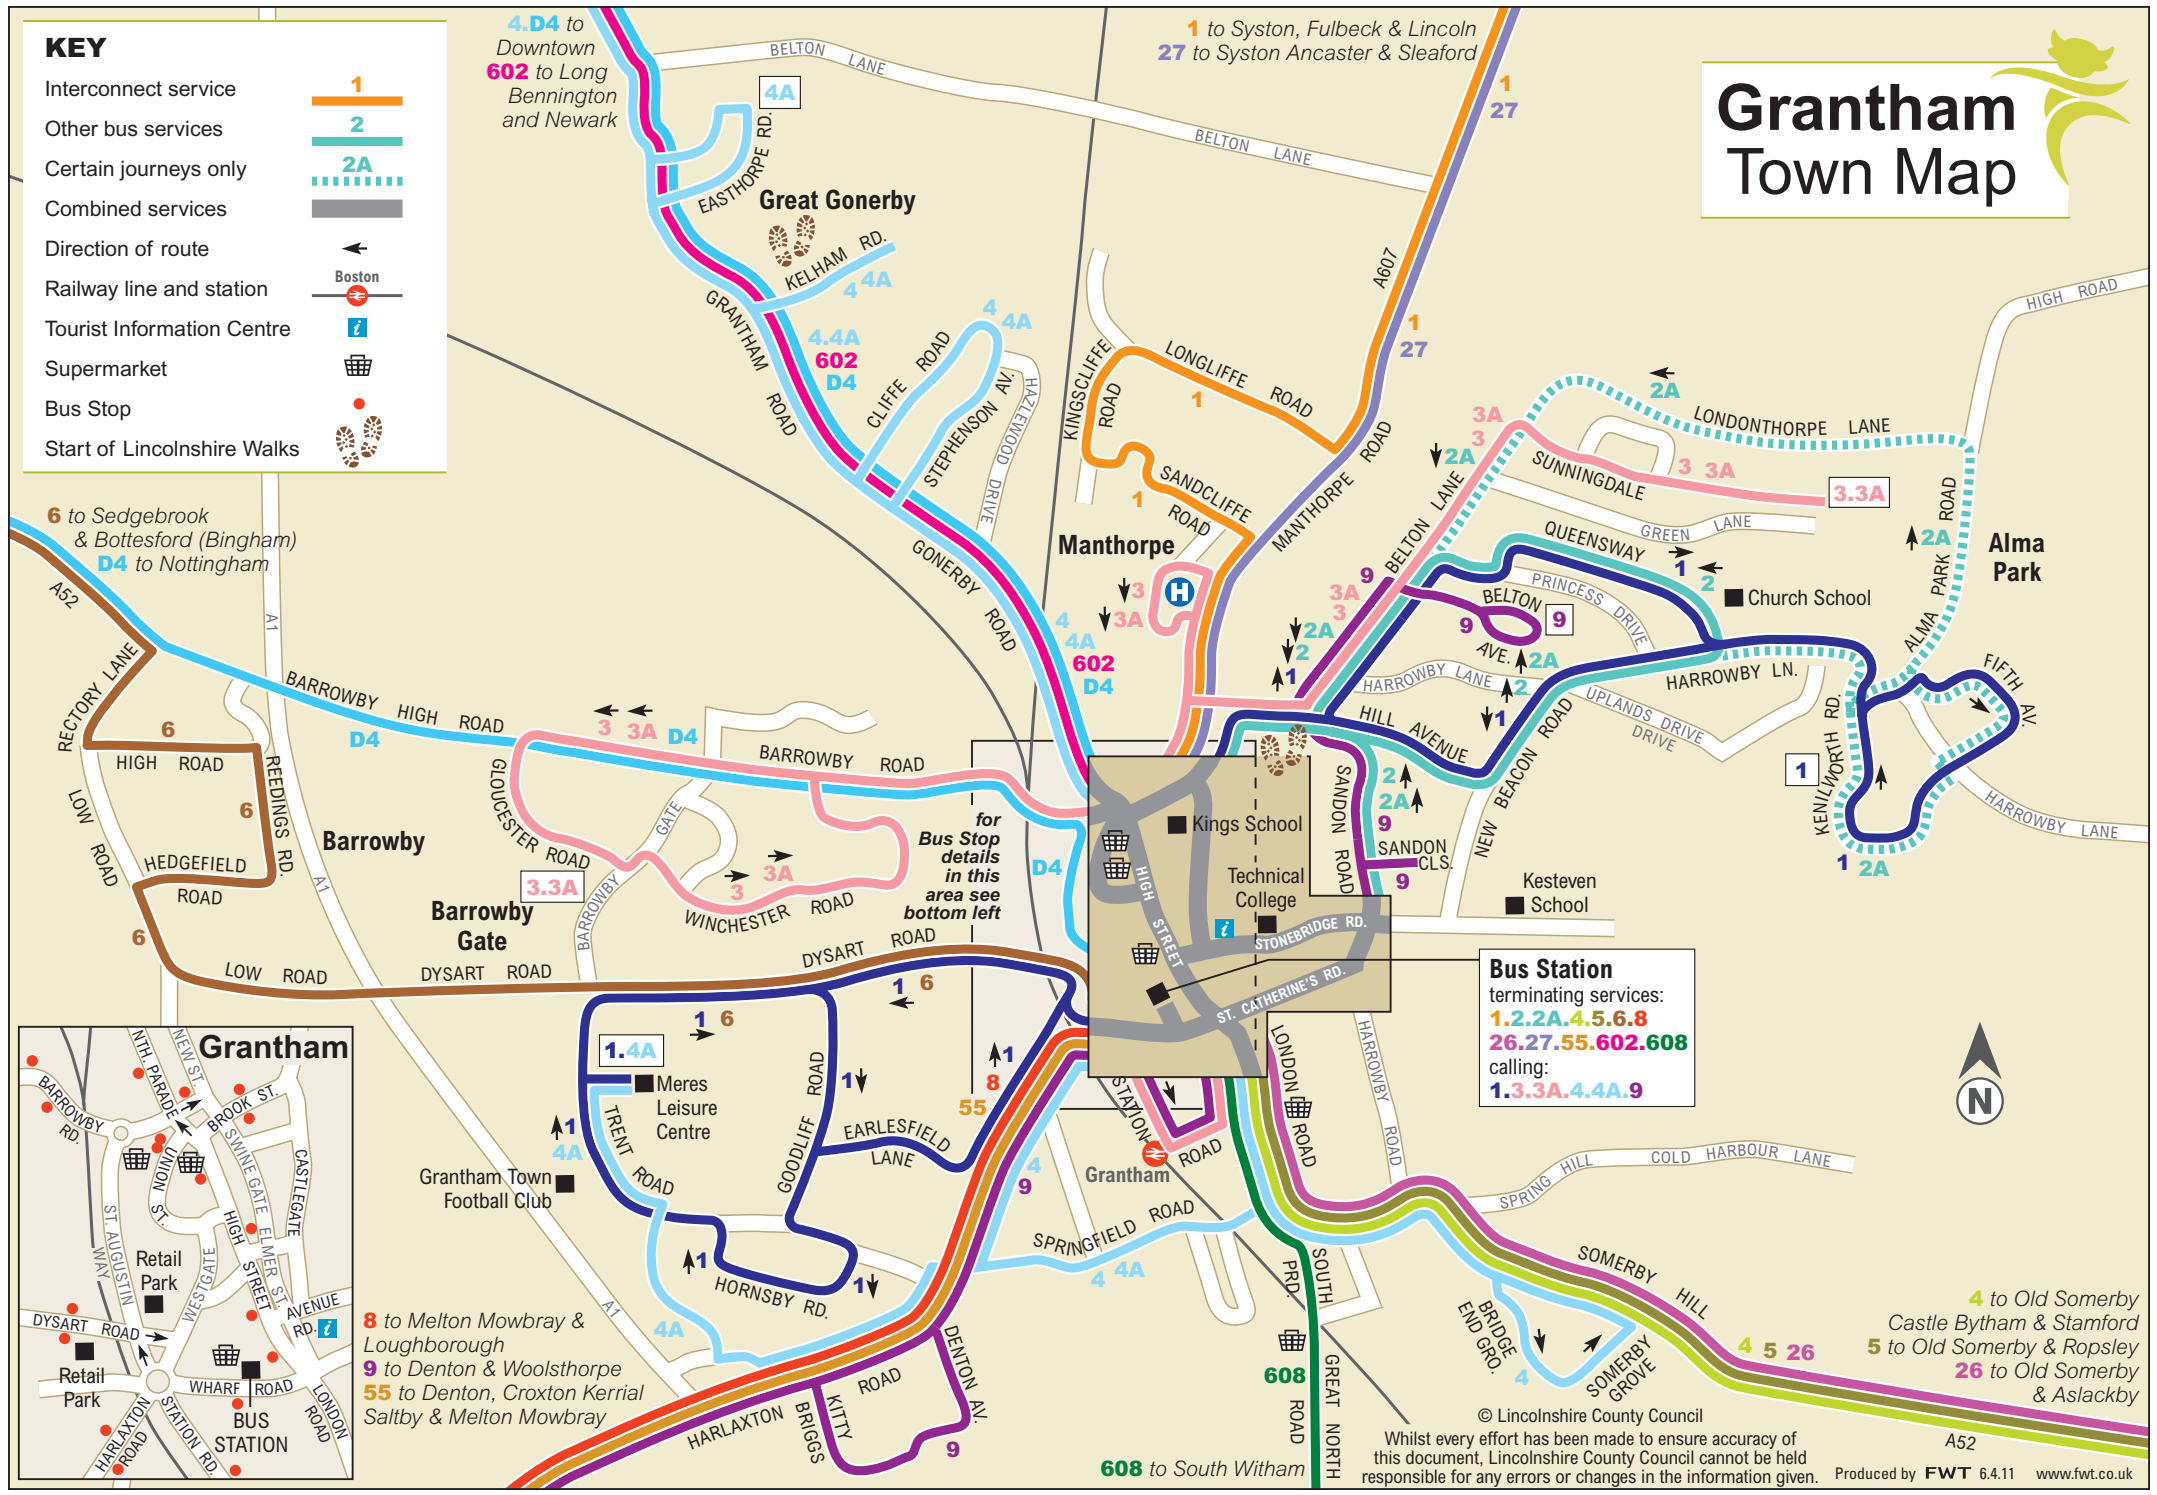

Grantham Town Map

KEY

- Interconnect service: 1 (orange line)
- Other bus services: 2 (teal line)
- Certain journeys only: 2A (dotted teal line)
- Combined services: 2A (dotted teal line)
- Direction of route: arrow
- Railway line and station: Boston (red circle with 'B')
- Tourist Information Centre: 'i' icon
- Supermarket: shopping basket icon
- Bus Stop: red dot
- Start of Lincolnshire Walks: flower icon

4.D4 to Downtown
602 to Long Bennington and Newark

1 to Syston, Fulbeck & Lincoln
27 to Syston Ancaster & Sleaford

8 to Melton Mowbray & Loughborough
9 to Denton & Woolsthorpe
55 to Denton, Croxton Kerrial Saltby & Melton Mowbray

Bus Station
terminating services:
1.2.2A.4.5.6.8
26.27.55.602.608
calling:
1.3.3A.4.4A.9

4 to Old Somerby Castle Bytham & Stamford
5 to Old Somerby & Ropsley
26 to Old Somerby & Aslackby

608 to South Witham