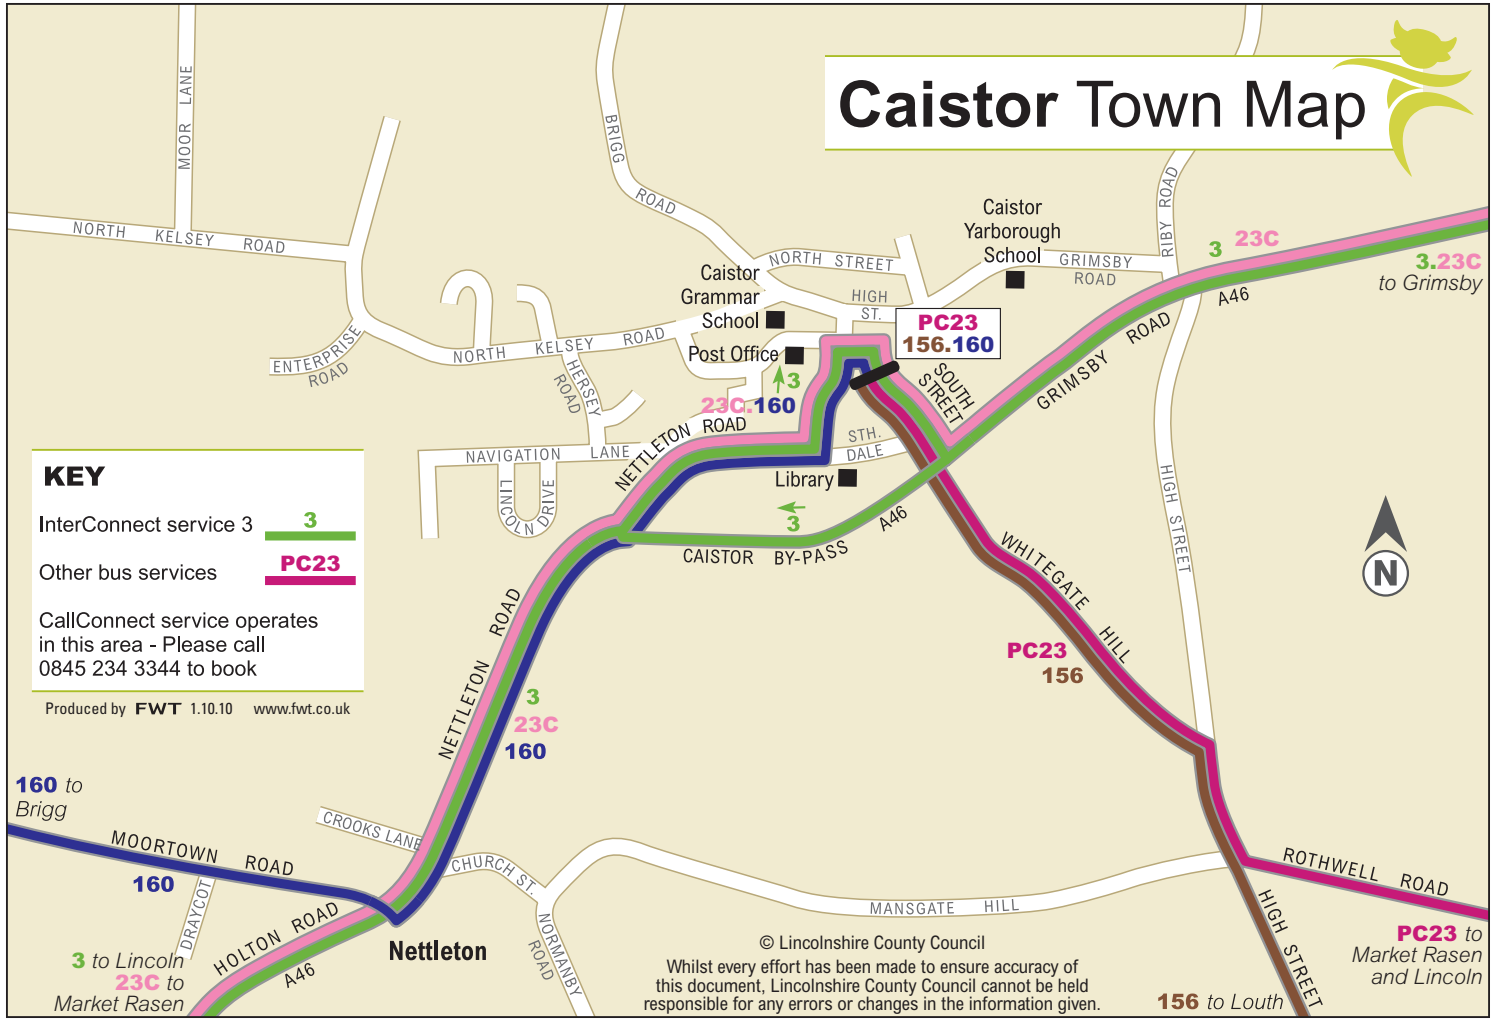

Caistor Town Map

KEY

InterConnect service 3 **3**

Other bus services **PC23**

CallConnect service operates in this area - Please call 0845 234 3344 to book

Produced by FWT 1.10.10 www.fwt.co.uk

© Lincolnshire County Council

Whilst every effort has been made to ensure accuracy of this document, Lincolnshire County Council cannot be held responsible for any errors or changes in the information given.

156 to Louth

PC23 to Market Rasen and Lincoln

160 to Brigg

3 to Lincoln
23C to Market Rasen

Nettleton