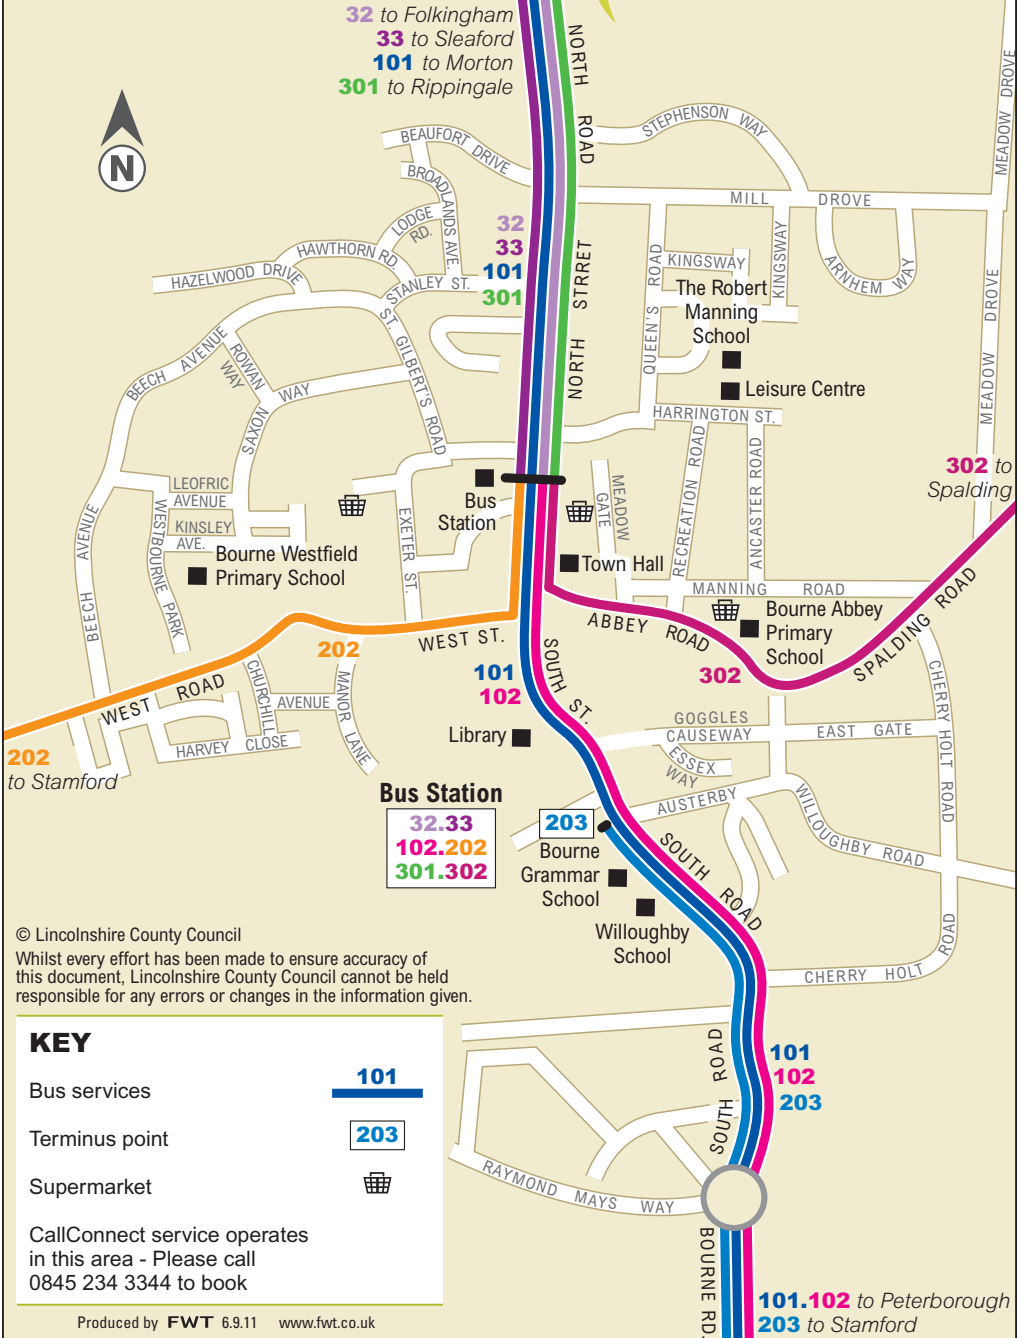

# Bourne Town Map

32 to Folkingham  
 33 to Sleaford  
 101 to Morton  
 301 to Rippingale

© Lincolnshire County Council

Whilst every effort has been made to ensure accuracy of this document, Lincolnshire County Council cannot be held responsible for any errors or changes in the information given.

## KEY

Bus services

Terminus point

Supermarket

CallConnect service operates in this area - Please call 0845 234 3344 to book

101.102 to Peterborough  
 203 to Stamford