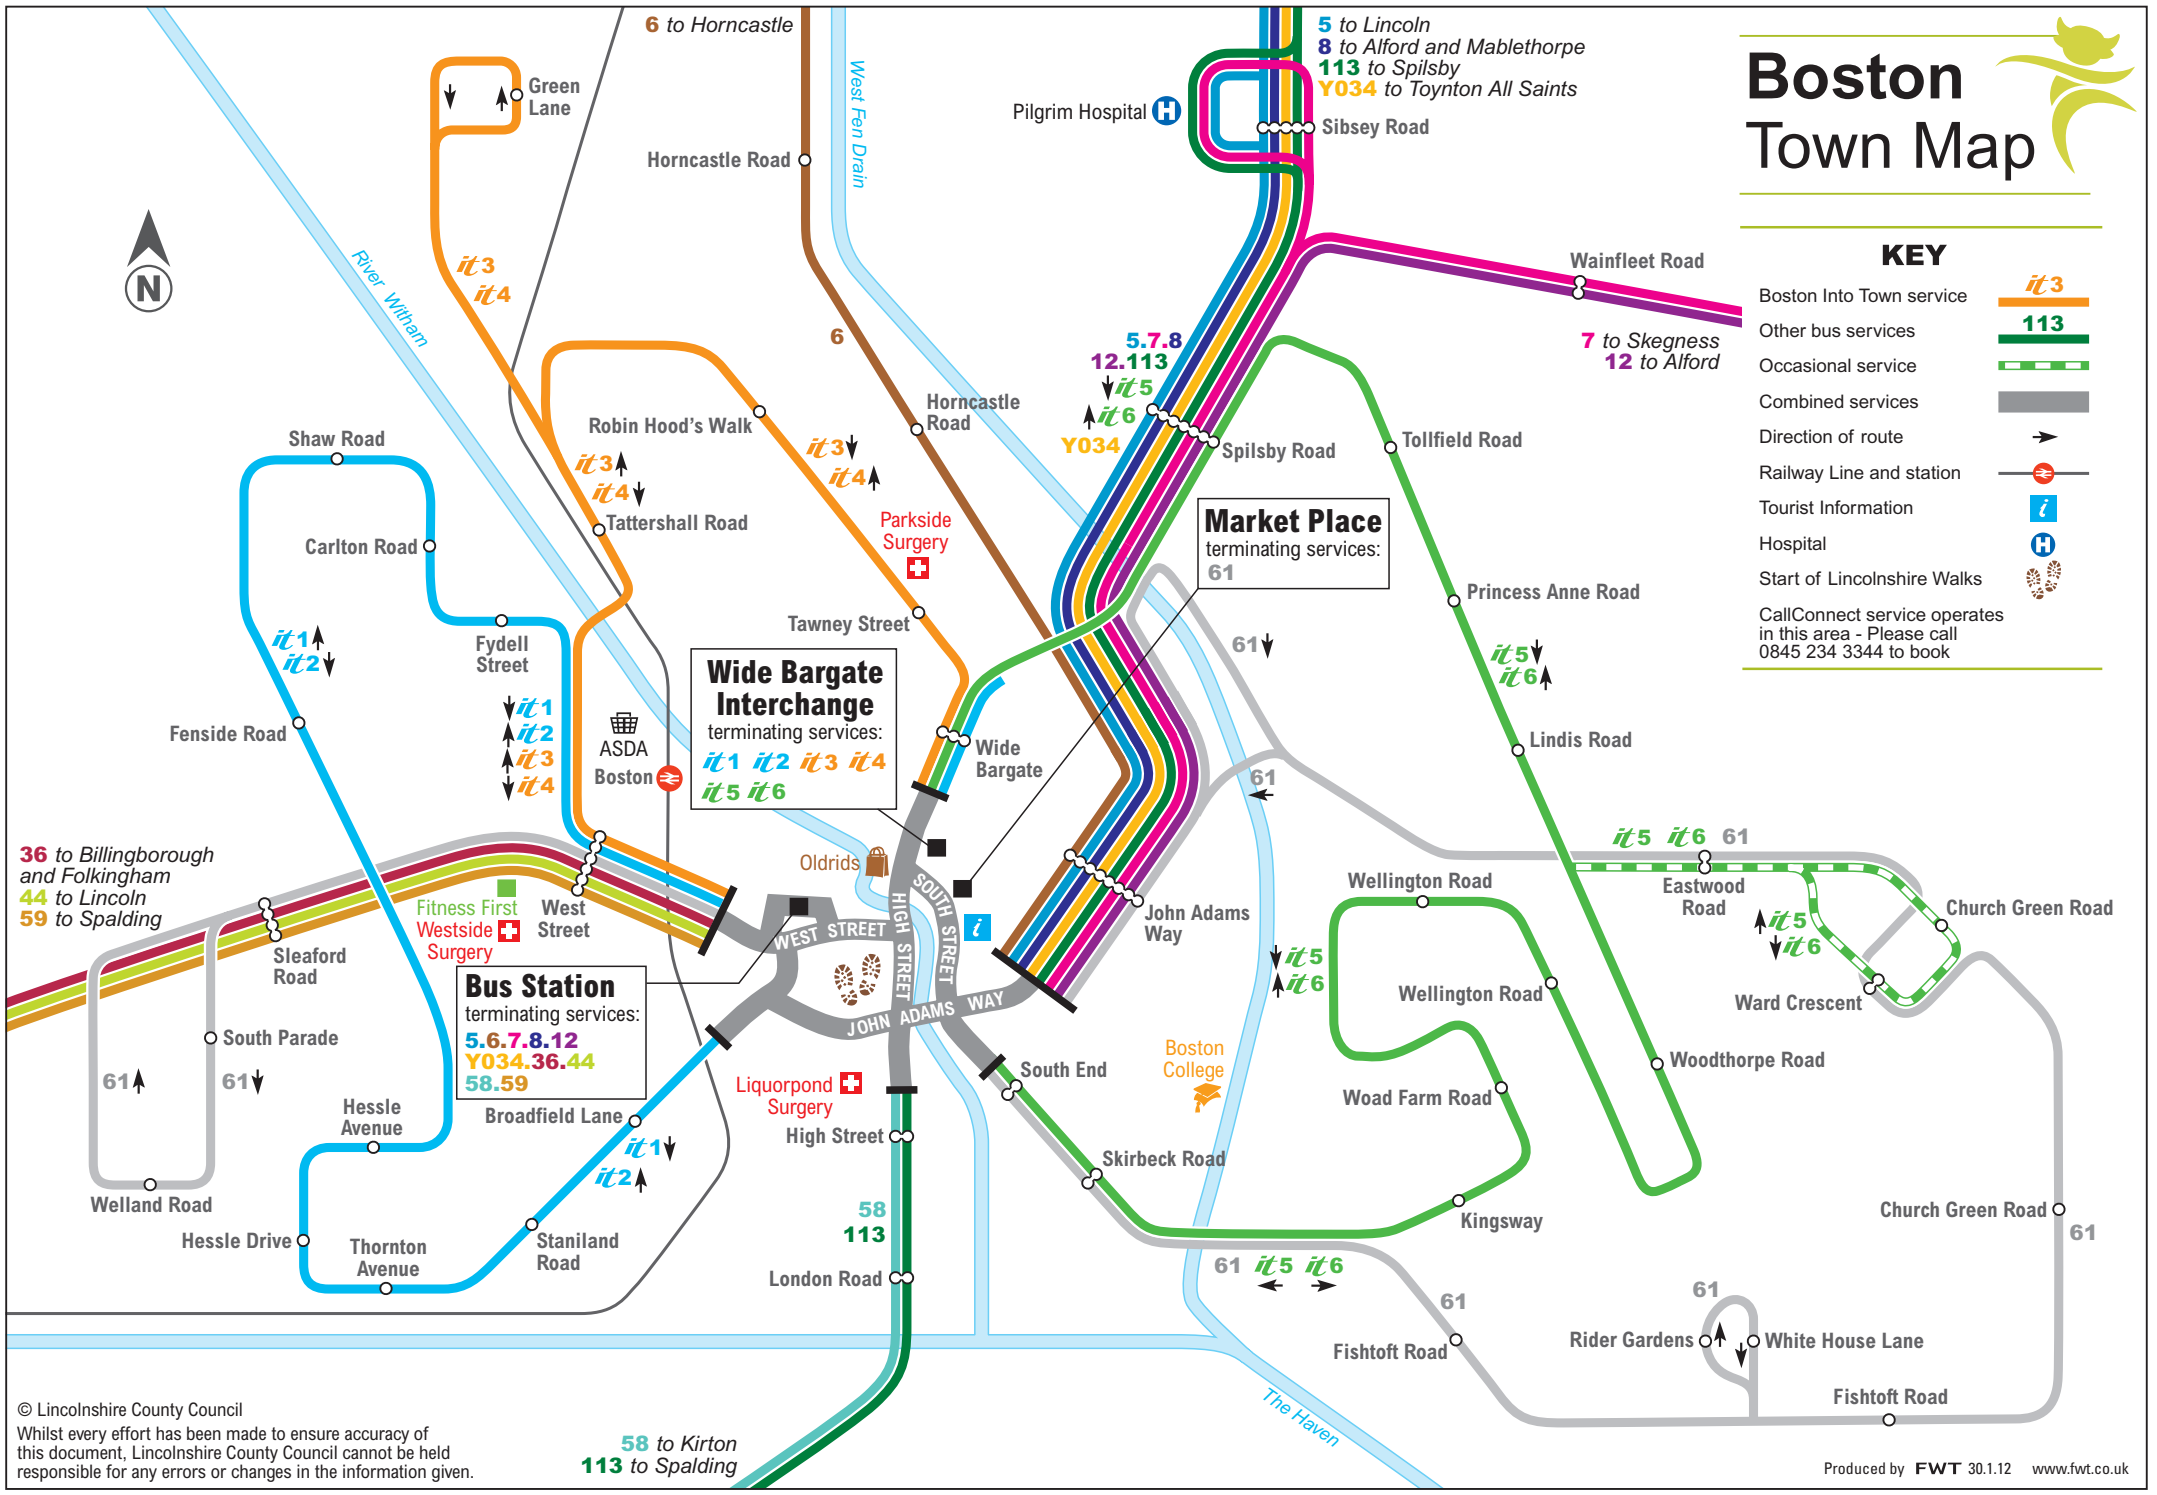

# Boston Town Map

## KEY

- Boston Into Town service
- Other bus services
- Occasional service
- Combined services
- Direction of route
- Railway Line and station
- Tourist Information
- Hospital
- Start of Lincolnshire Walks
- CallConnect service operates in this area - Please call 0845 234 3344 to book