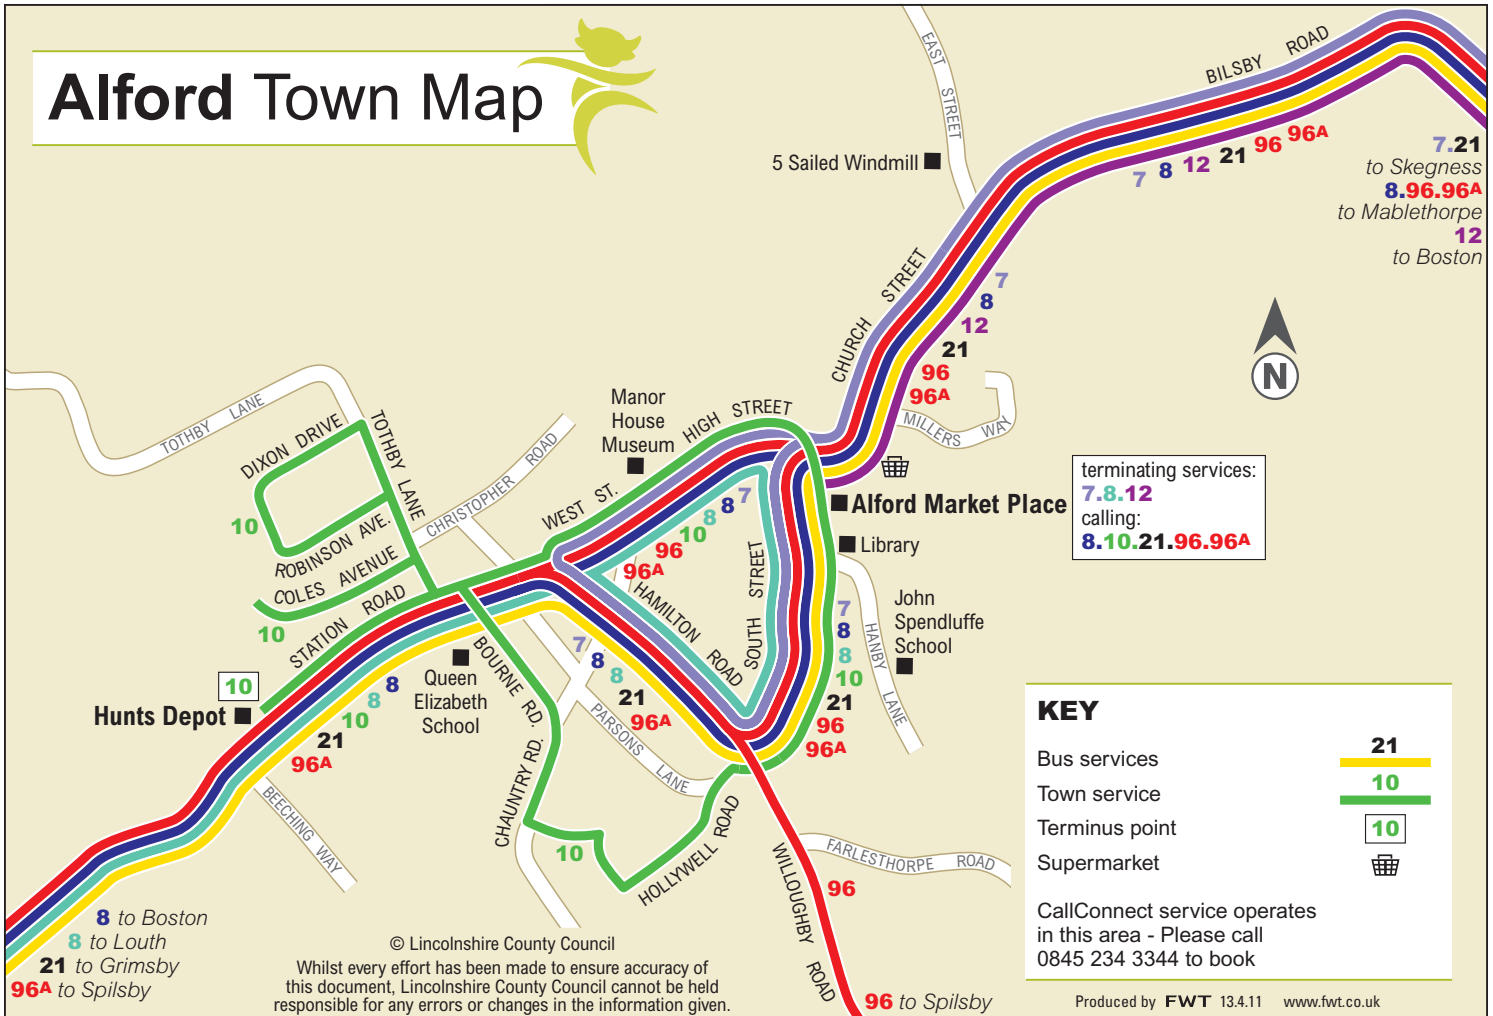

# Alford Town Map

© Lincolnshire County Council  
 Whilst every effort has been made to ensure accuracy of this document, Lincolnshire County Council cannot be held responsible for any errors or changes in the information given.

**8** to Boston  
**8** to Louth  
**21** to Grimsby  
**96A** to Spilsby

**7.21**  
 to Skegness  
**8.96.96A**  
 to Mablethorpe  
**12**  
 to Boston

**96** to Spilsby