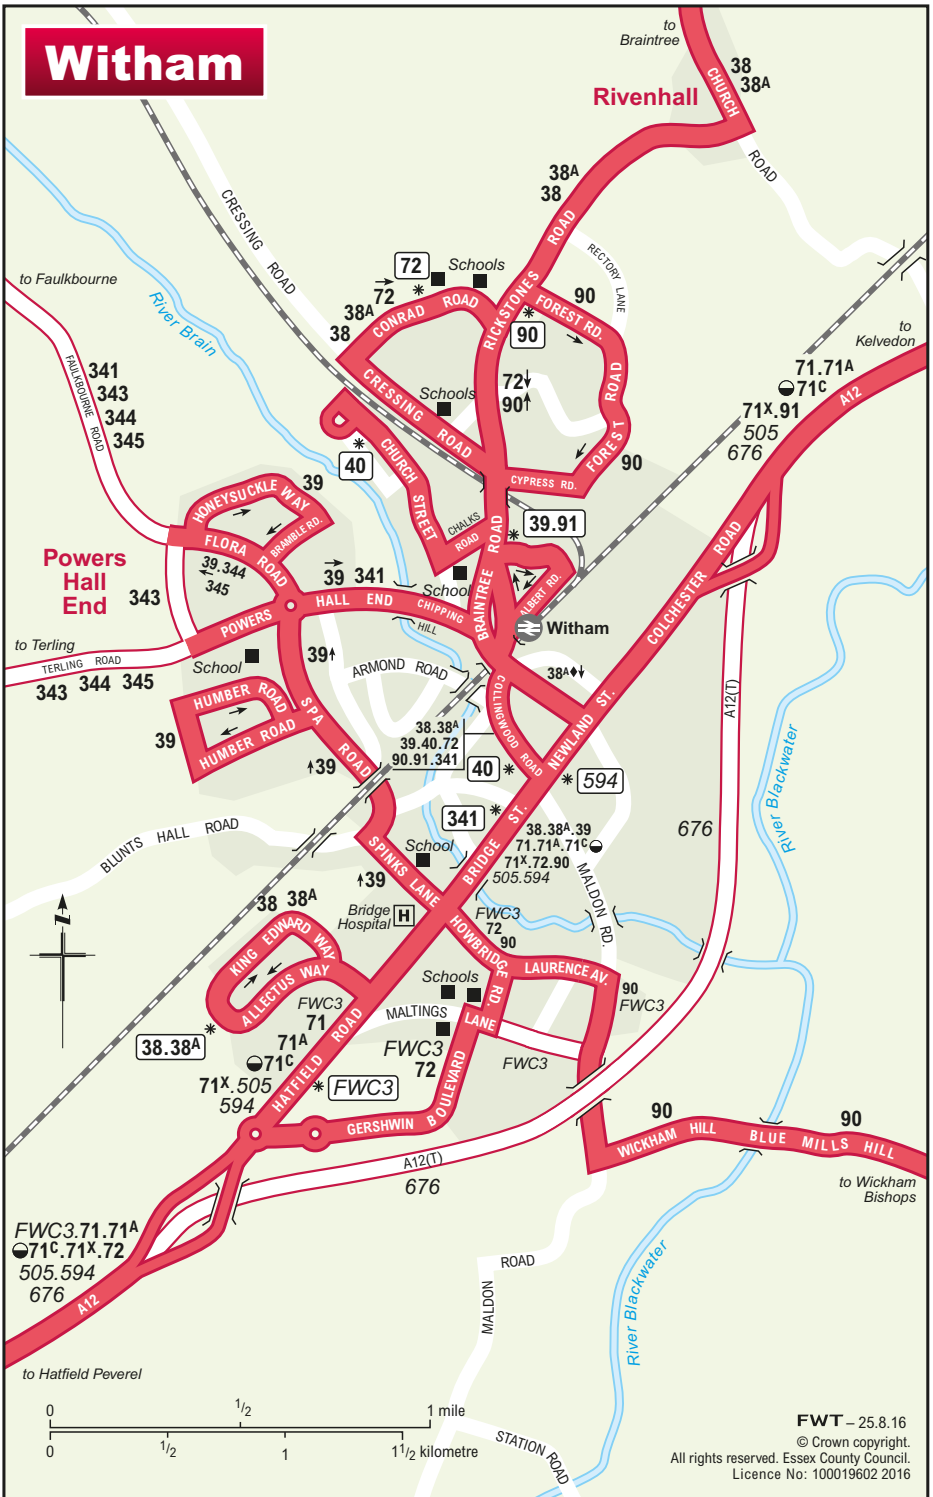

Witham

FWT - 25.8.16

© Crown copyright.

All rights reserved. Essex County Council.
Licence No: 100019602 2016