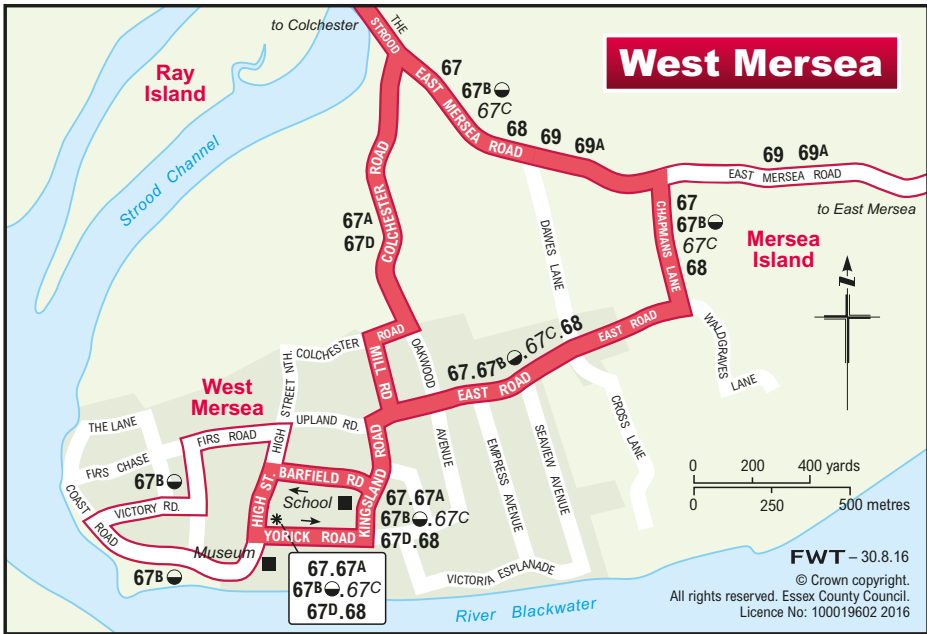

West Mersea

FWT – 30.8.16

© Crown copyright.
All rights reserved. Essex County Council.
Licence No: 100019602 2016