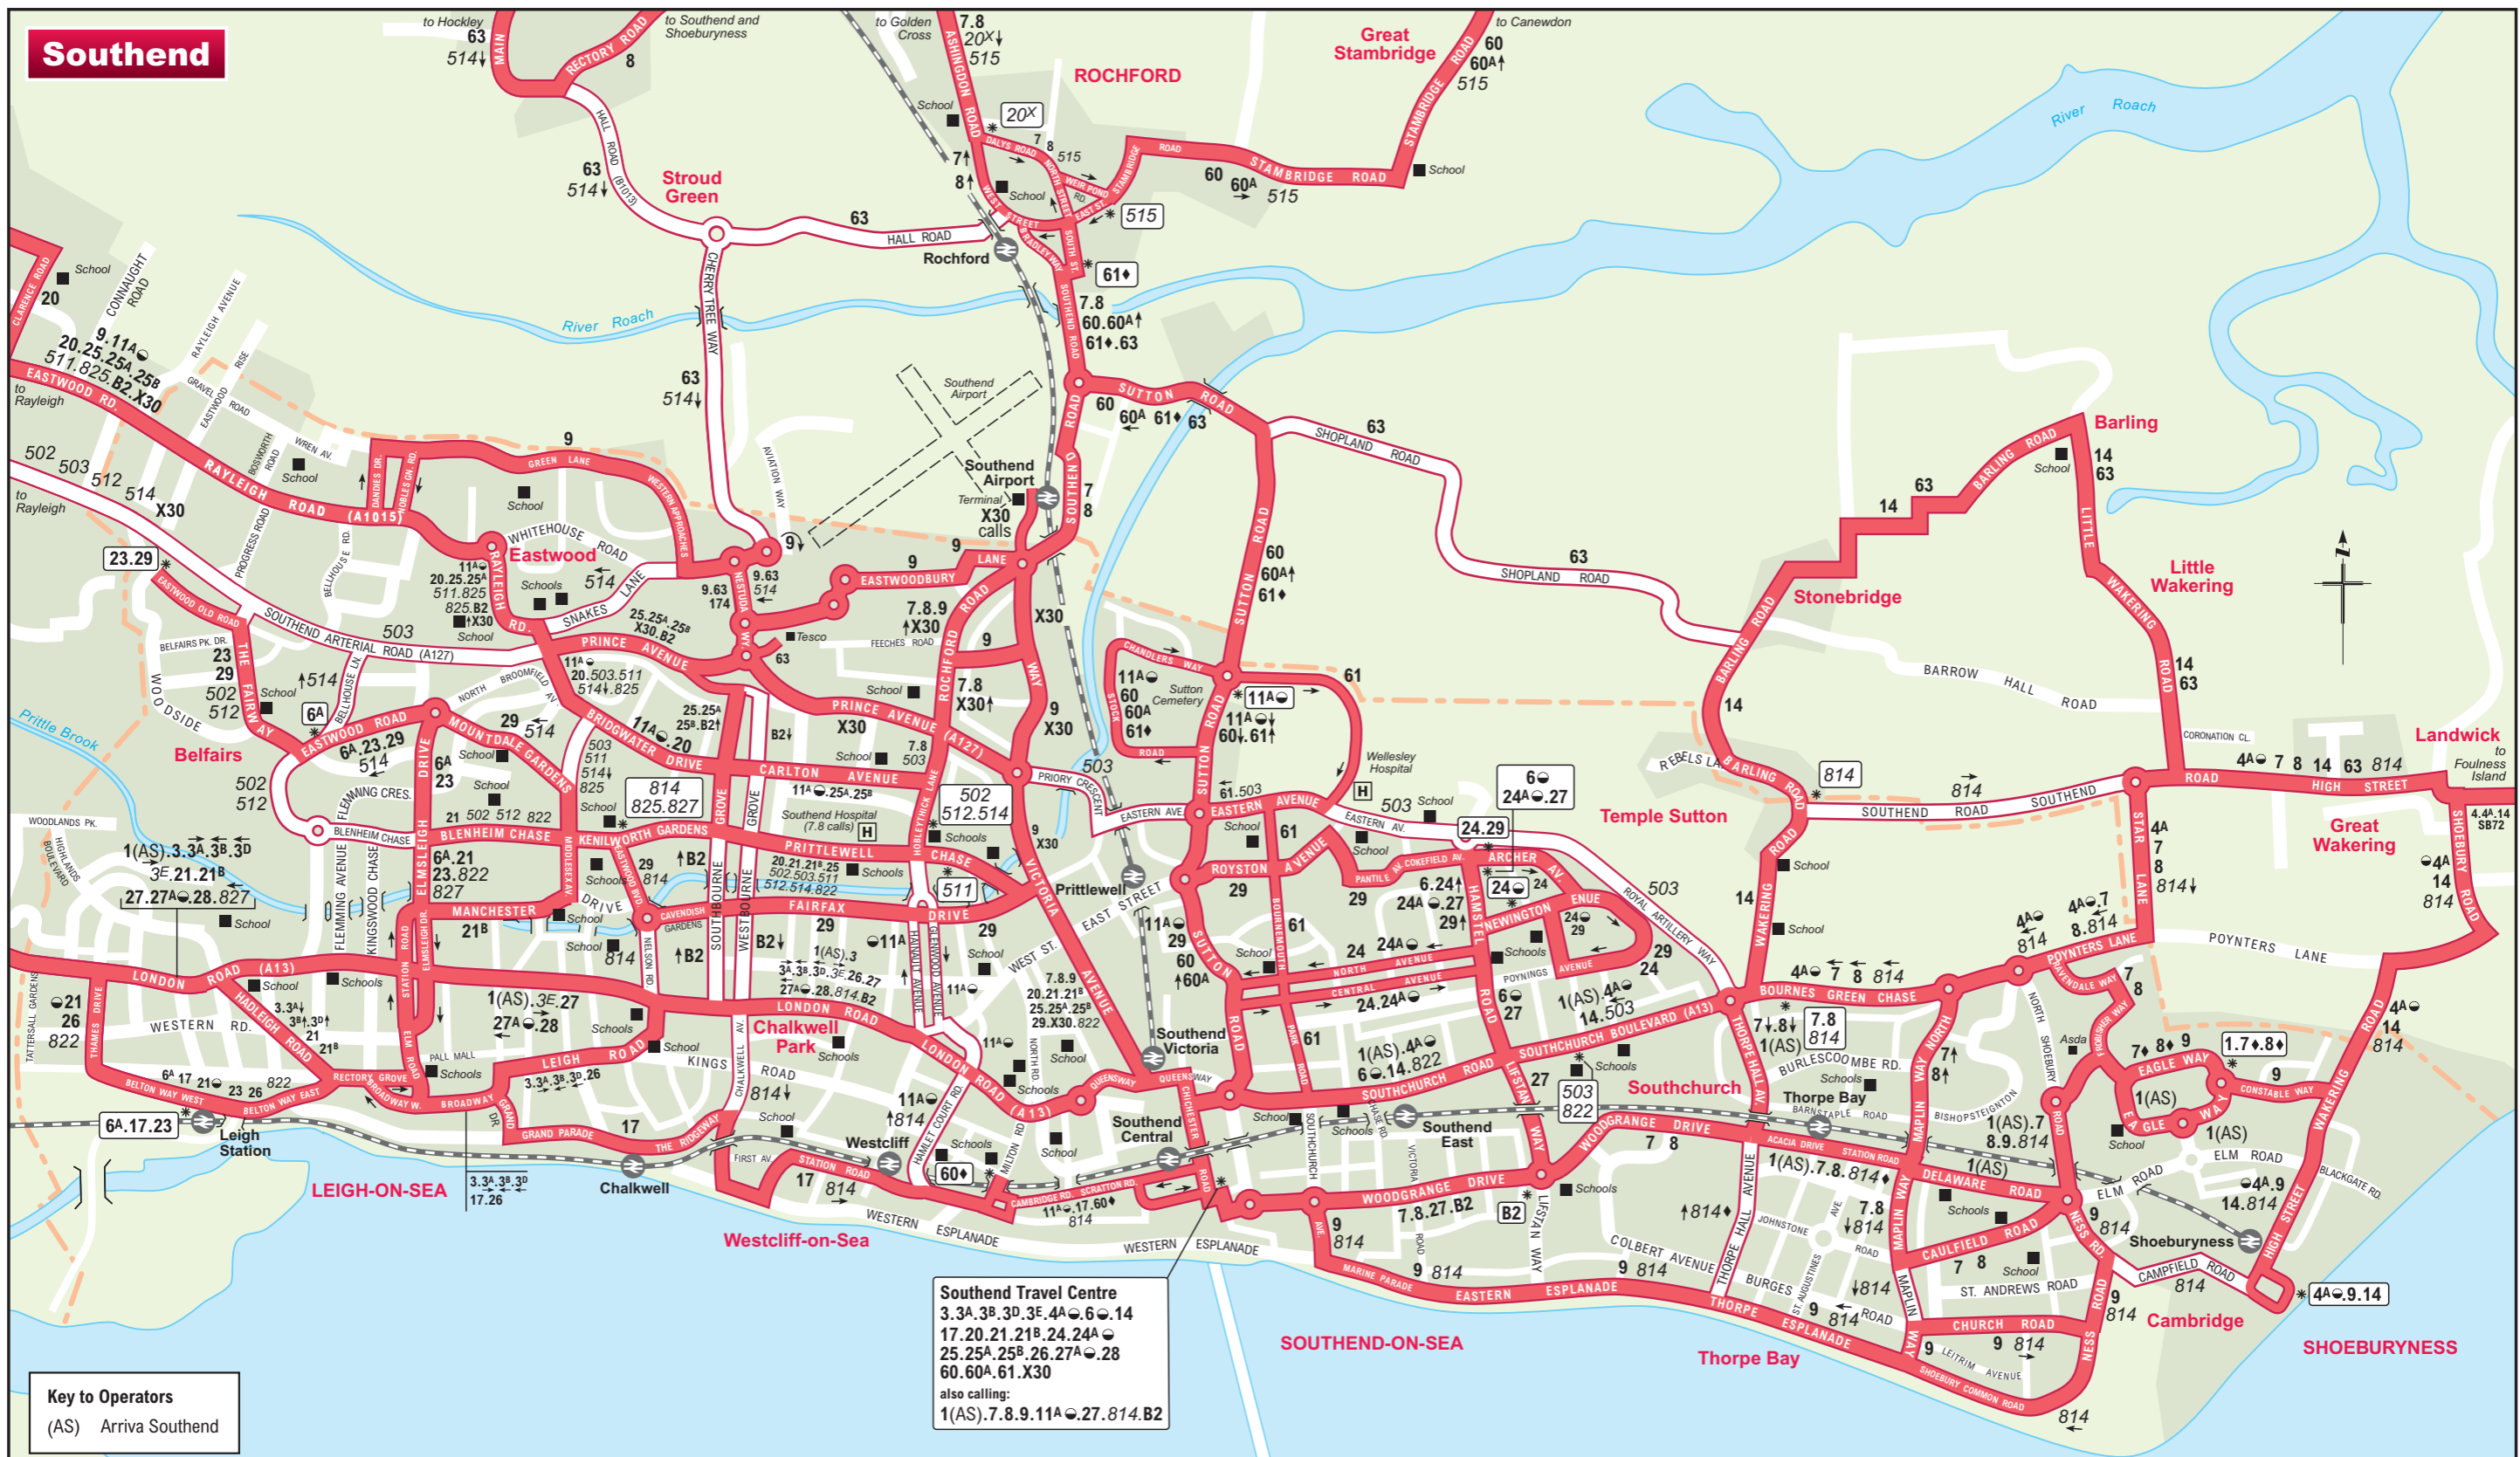

Southend

Southend Travel Centre
 3.3A.3B.3D.3E.4A.6.14
 17.20.21.21B.24.24A
 25.25A.25B.26.27A.28
 60.60A.61.X30
 also calling:
 1(AS).7.8.9.11A.27.814.B2

Key to Operators
 (AS) Arriva Southend

- Road served at least 5 days per week
- Road served less than 5 days per week
- 251** Bus route number
- 434* School services are shown in italics
- *251** Route terminus
- ◆ Certain journeys only
- ⊙ Sundays only
- ← Bus operates in direction of arrow shown
- Rail line and station
- London Underground Central Line and station
- London Underground District Line and station
- Places of interest/Public amenity/School
- Southend Borough Council boundary