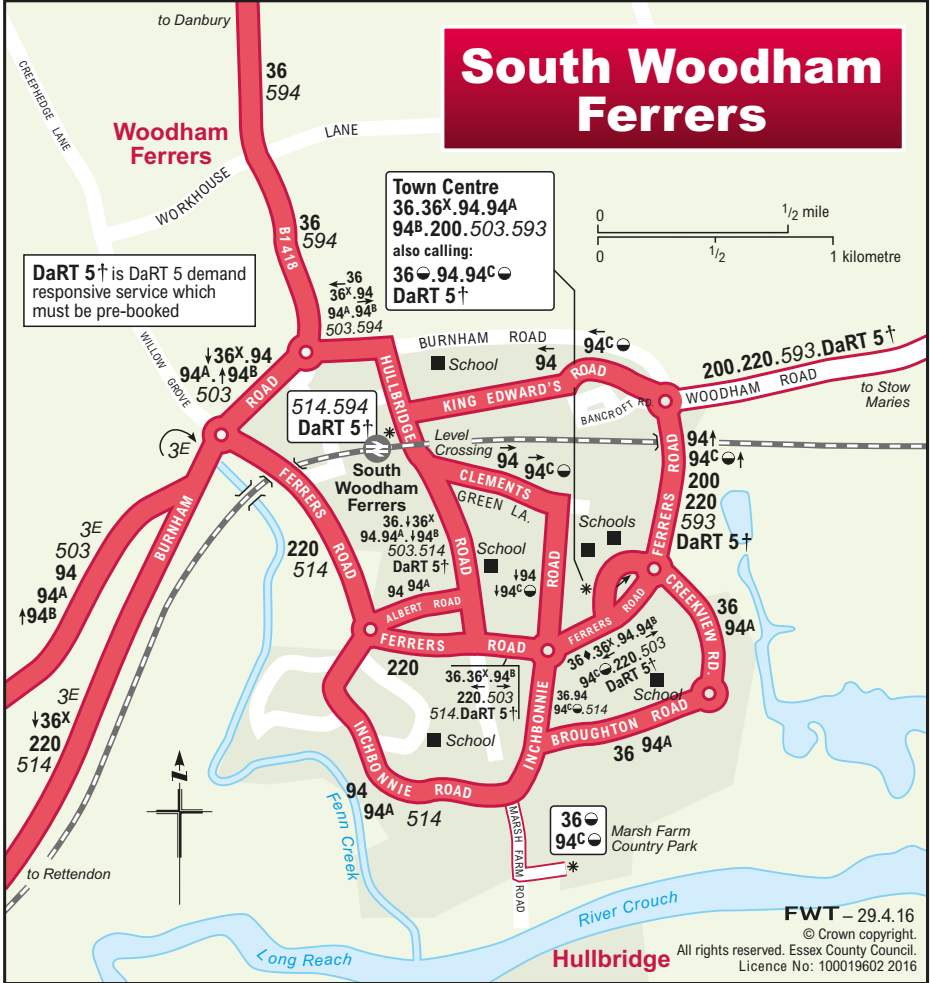

South Woodham Ferrers

DaRT 5+ is DaRT 5 demand responsive service which must be pre-booked

Town Centre
36.36^x.94.94^A
94^B.200.503.593
 also calling:
36.94.94^C
DaRT 5+

514.594
DaRT 5+

220
36.36^x.94^A
220.503
514.DaRT 5+

94¹
94^C
200
220
593
DaRT 5+

36
94^C
 Marsh Farm Country Park

FWT – 29.4.16

© Crown copyright.

All rights reserved. Essex County Council.

Licence No: 100019602 2016

Hullbridge