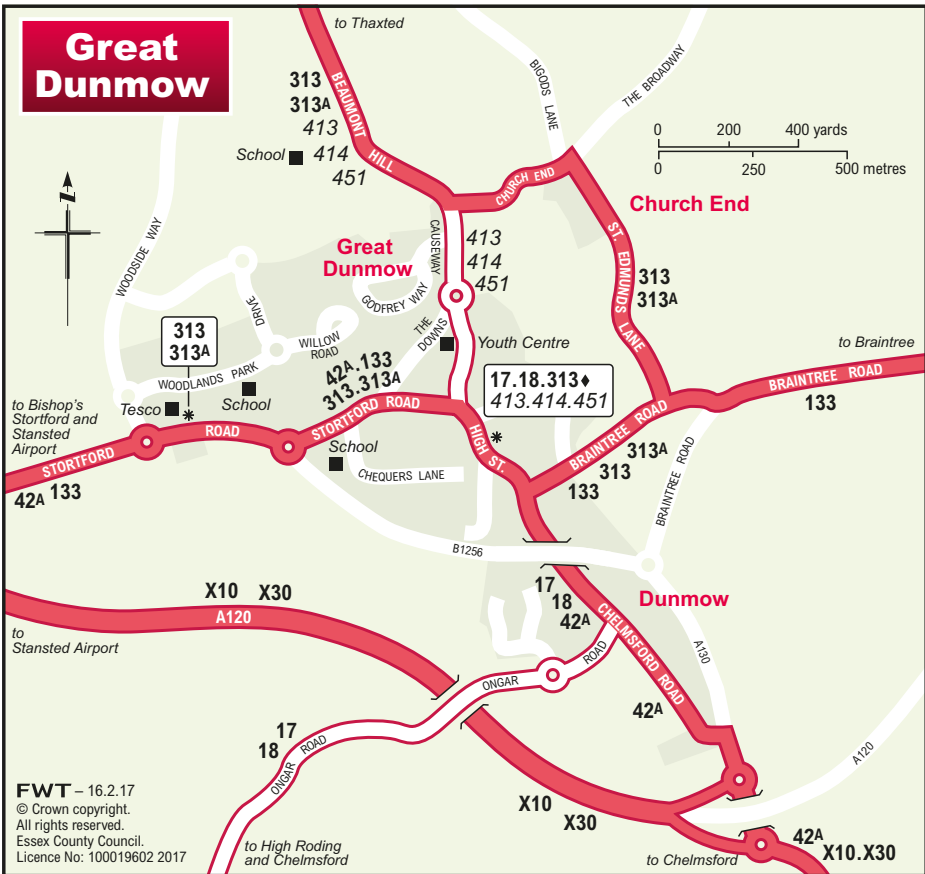

# Great Dunmow

**FWT** - 16.2.17  
© Crown copyright.  
All rights reserved.  
Essex County Council.  
Licence No: 100019602 2017