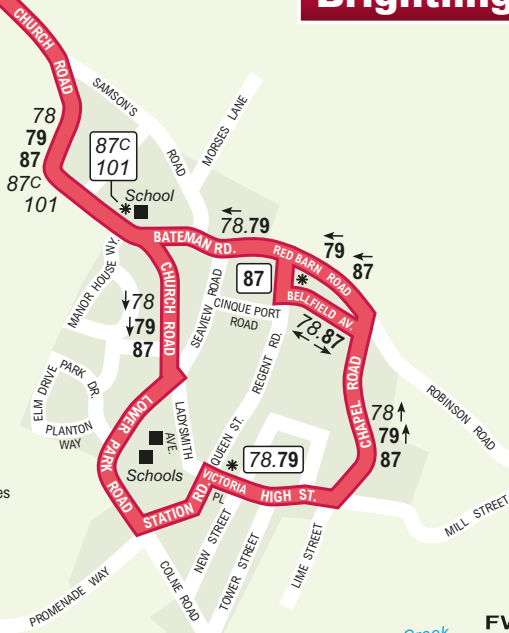

Brightlingsea

to Colchester,
& Clacton

River Colne

Brightlingsea Creek

FWT - 7.11.16

© Crown copyright.
All rights reserved. Essex County Council.
Licence No: 100019602 2016