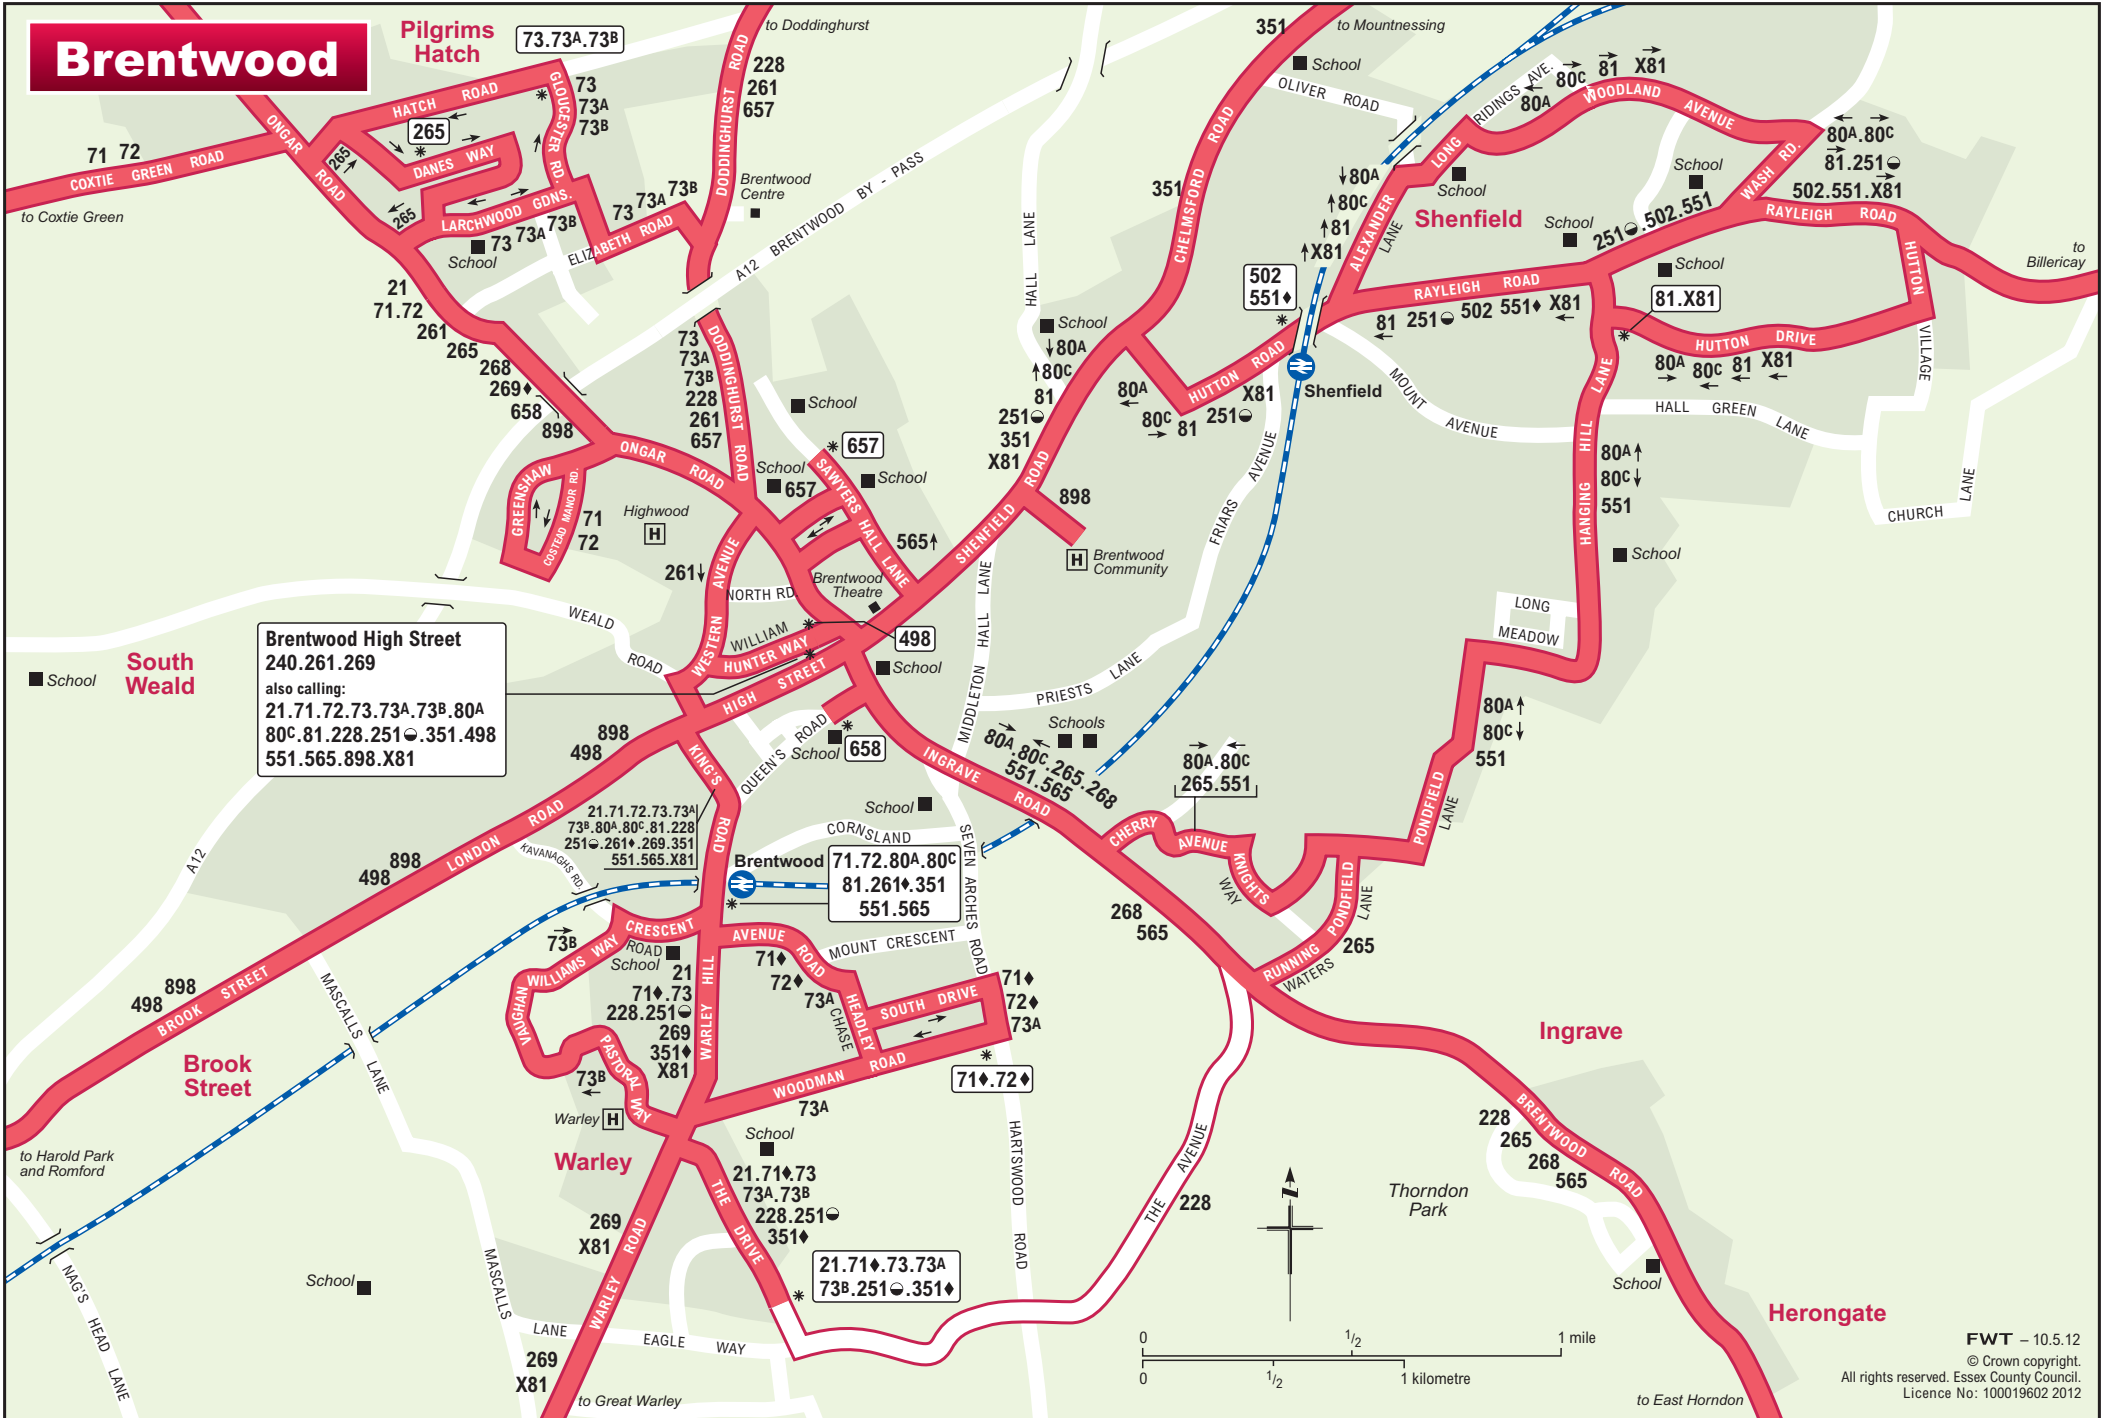

Brentwood

Brentwood High Street
240.261.269
also calling:
21.71.72.73.73A.73B.80A
80C.81.228.251.351.498
551.565.898.X81

Brentwood
71.72.80A.80C
81.261.351
551.565

21.71.73.73A
73B.251.351