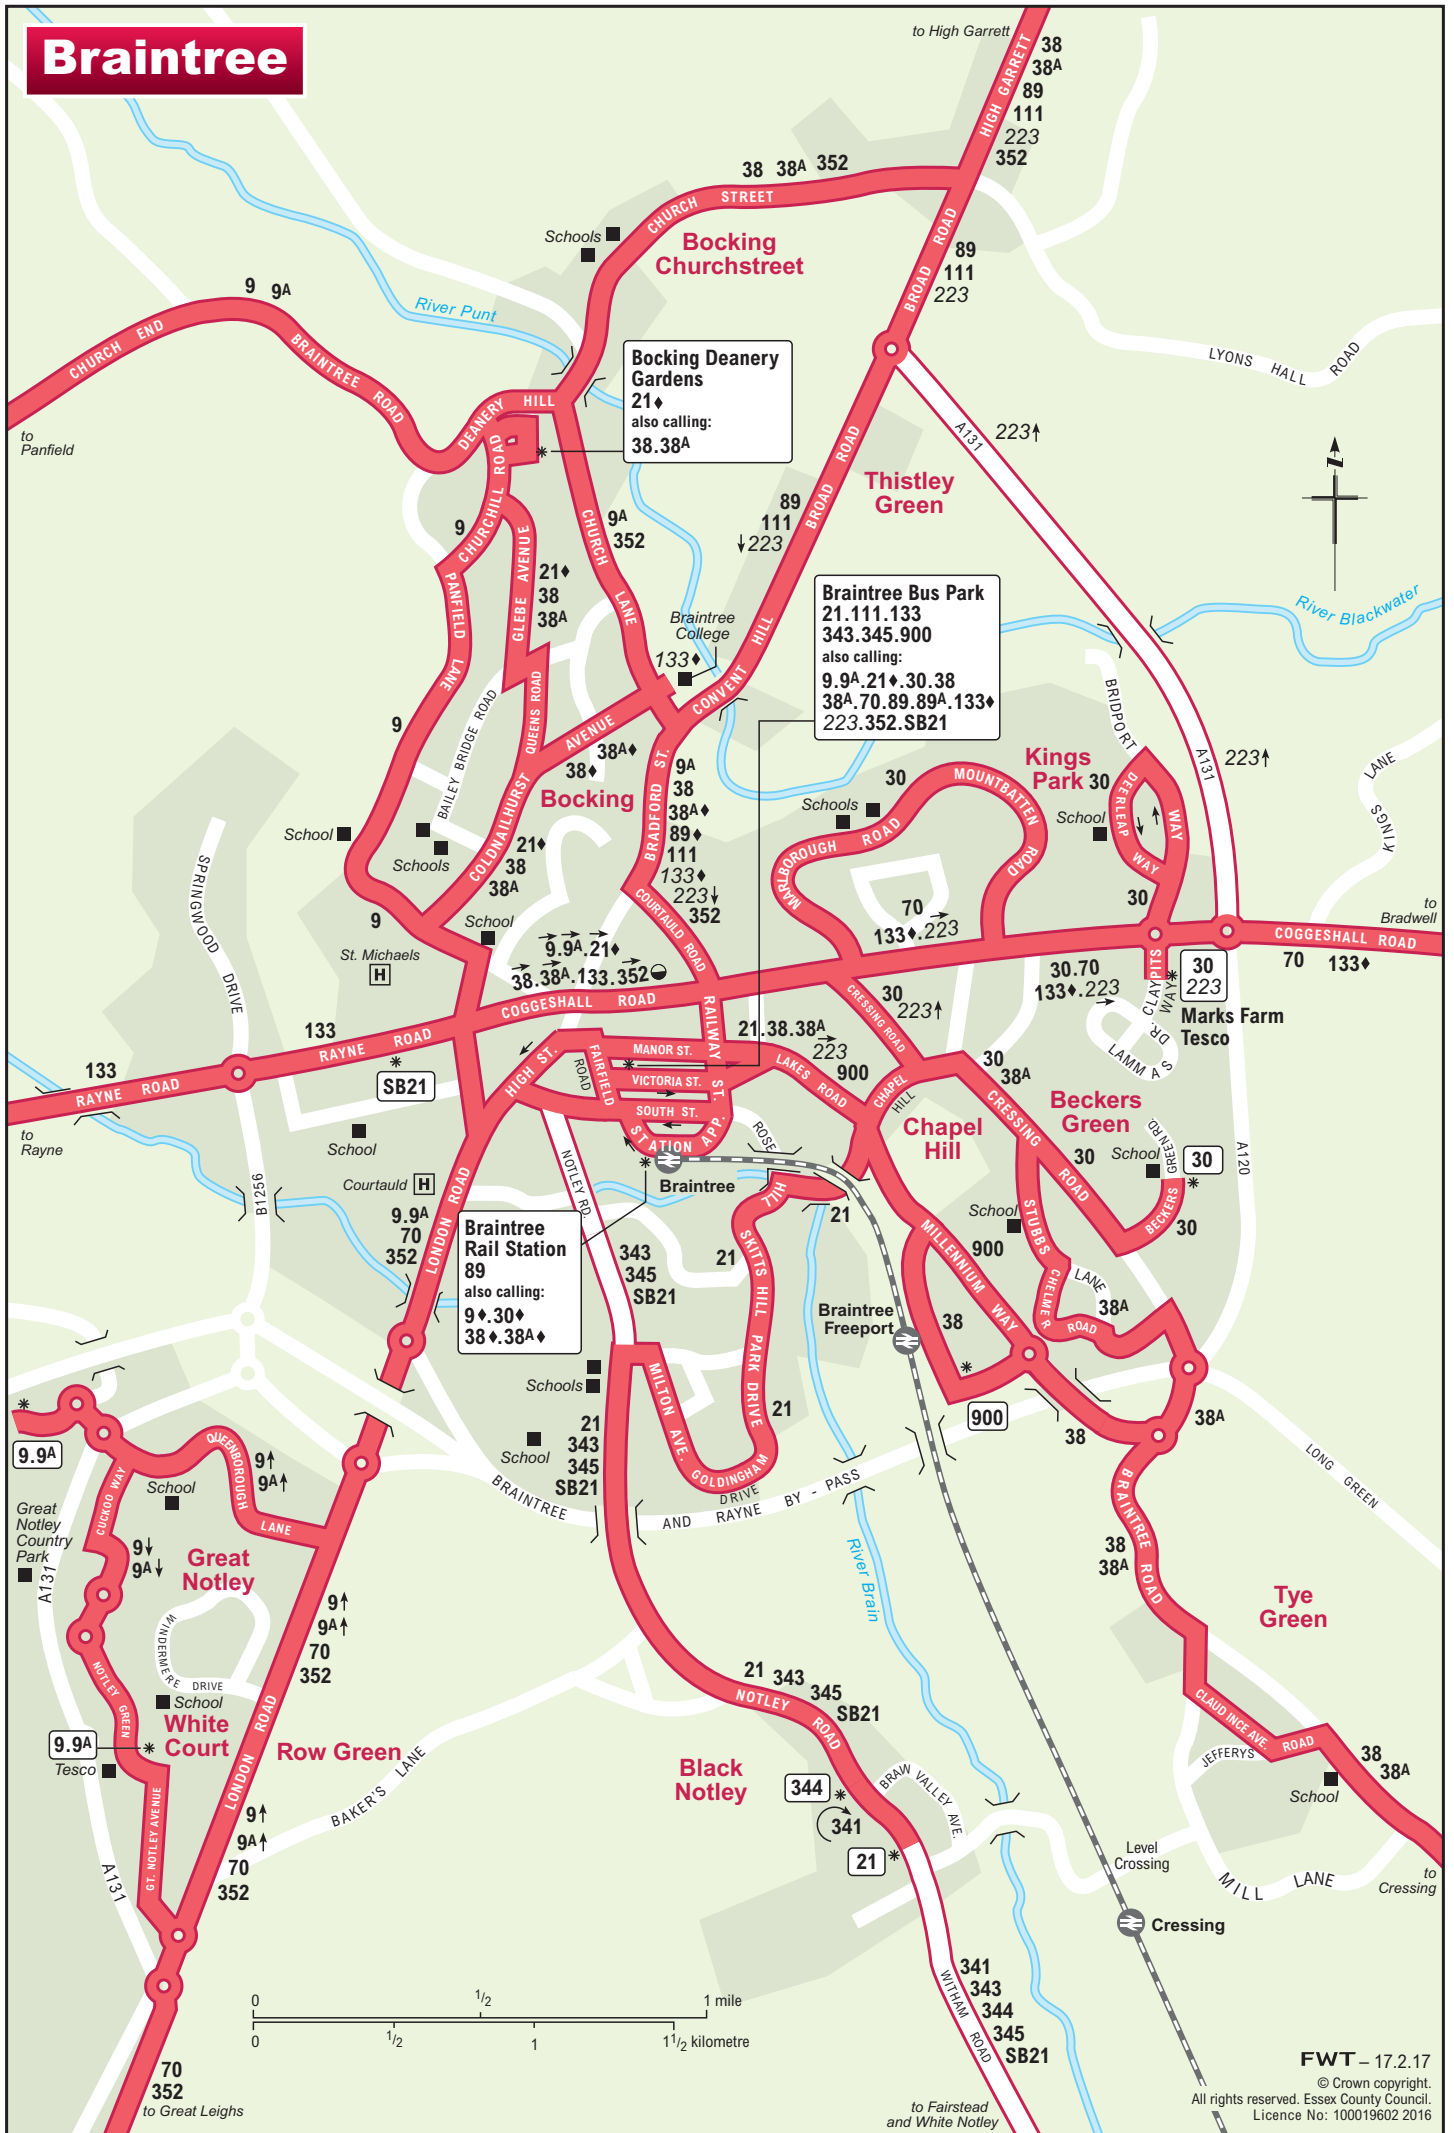

# Braintree

**Bocking Deanery Gardens**  
 21  
 also calling:  
 38.38A

**Braintree Bus Park**  
 21.111.133  
 343.345.900  
 also calling:  
 9.9A.21.30.38  
 38A.70.89.89A.133  
 223.352.SB21

**Braintree Rail Station**  
 89  
 also calling:  
 9.30  
 38.38A