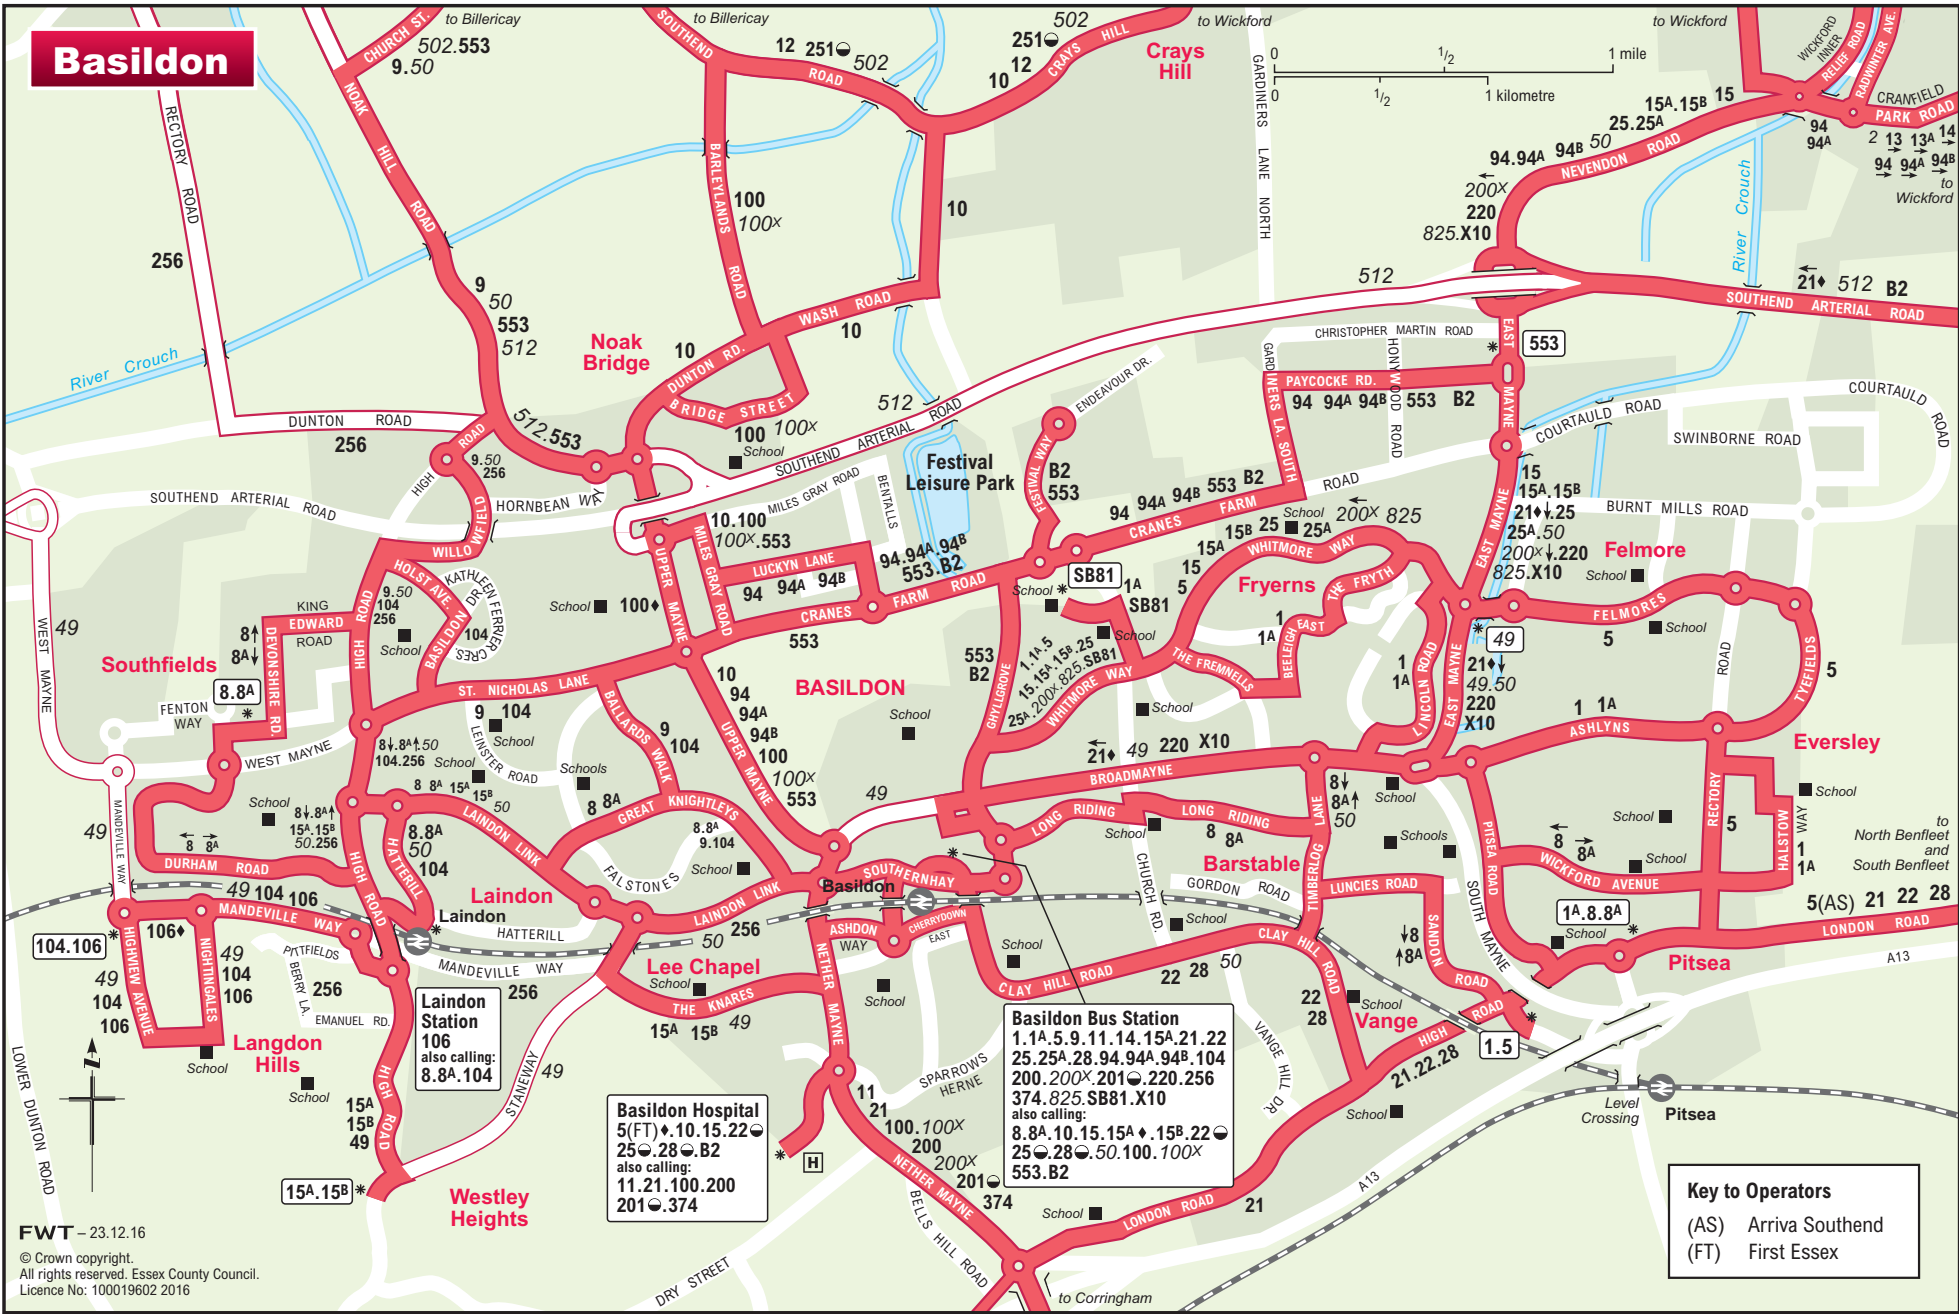

Basildon

Basildon Bus Station
 1.1A.5.9.11.14.15A.21.22
 25.25A.28.94.94A.94B.104
 200.200X.201.220.256
 374.825.SB81.X10
 also calling:
 8.8A.10.15.15A + 15B.22
 25.28.50.100.100X
 553.B2

Basildon Hospital
 5(FT) + 10.15.22
 25.28. B2
 also calling:
 11.21.100.200
 201.374

Key to Operators
 (AS) Arriva Southend
 (FT) First Essex