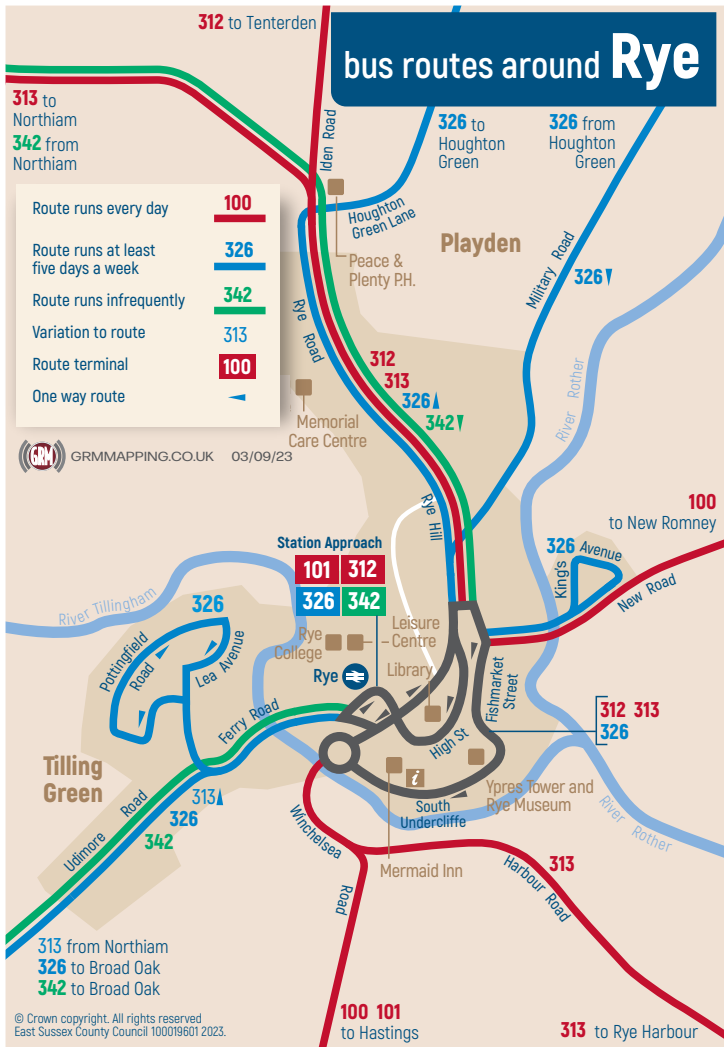

bus routes around Rye

313 to Northiam
342 from Northiam

326 to Houghton Green

326 from Houghton Green

Route runs every day

100

Route runs at least five days a week

326

Route runs infrequently

342

Variation to route

313

Route terminal

100

One way route

GRMMAPPING.CO.UK 03/09/23

313 from Northiam
326 to Broad Oak
342 to Broad Oak

100 101
 to Hastings

313 to Rye Harbour