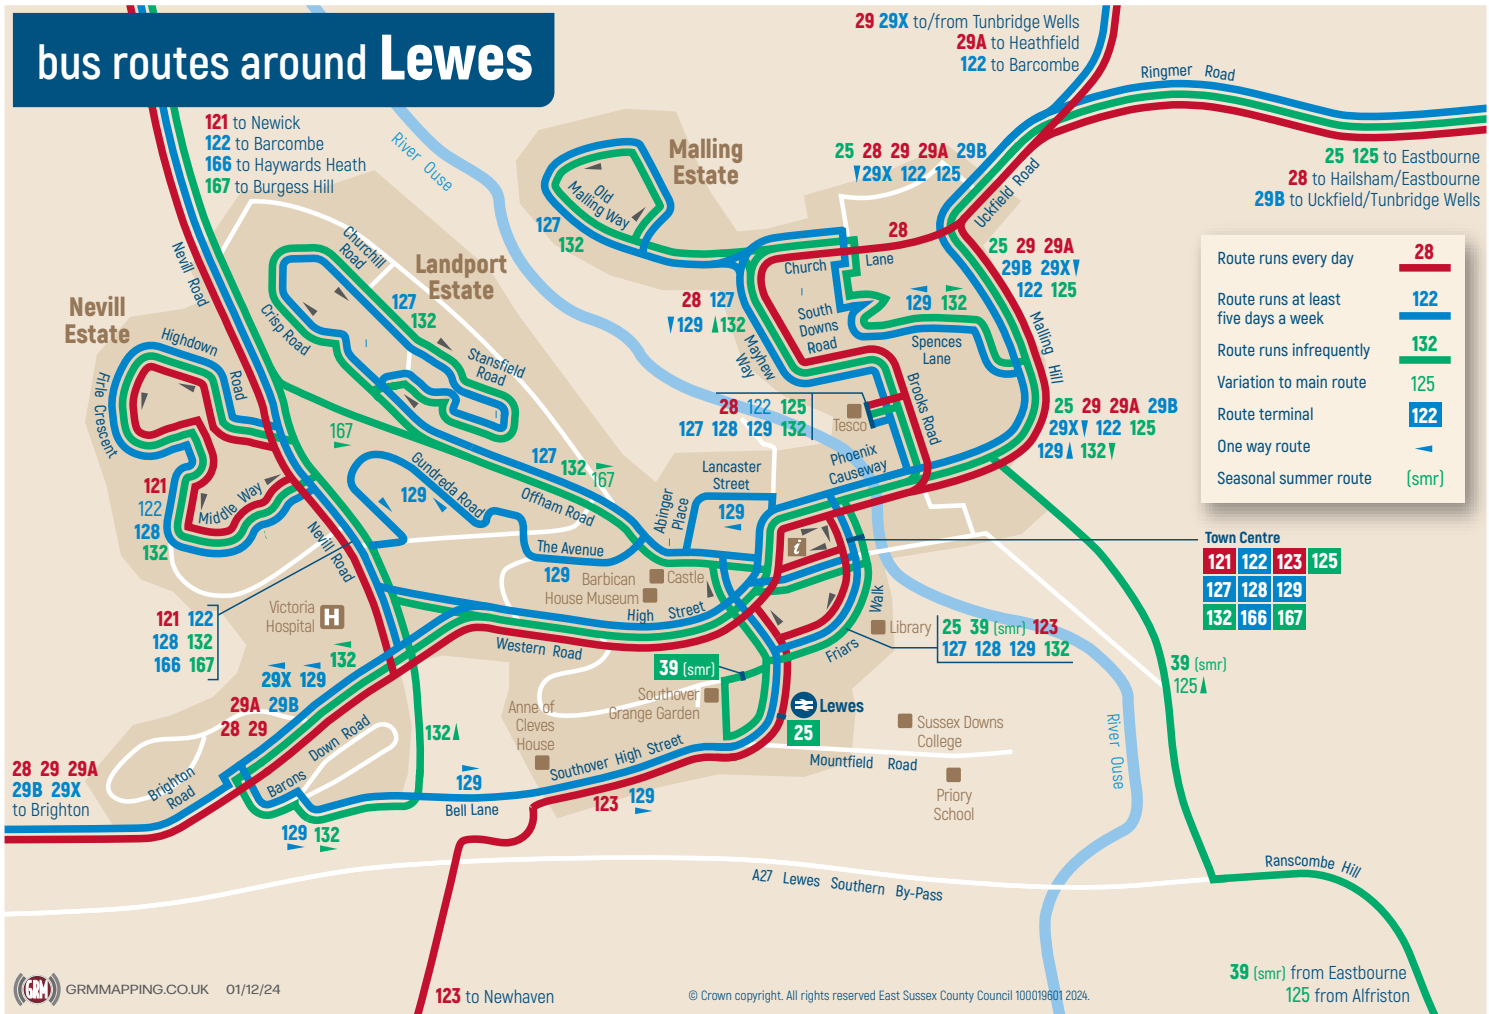

# bus routes around Lewes

Route runs every day	<b>28</b>
Route runs at least five days a week	<b>122</b>
Route runs infrequently	<b>132</b>
Variation to main route	<b>125</b>
Route terminal	<b>122</b>
One way route	▲
Seasonal summer route	[smr]