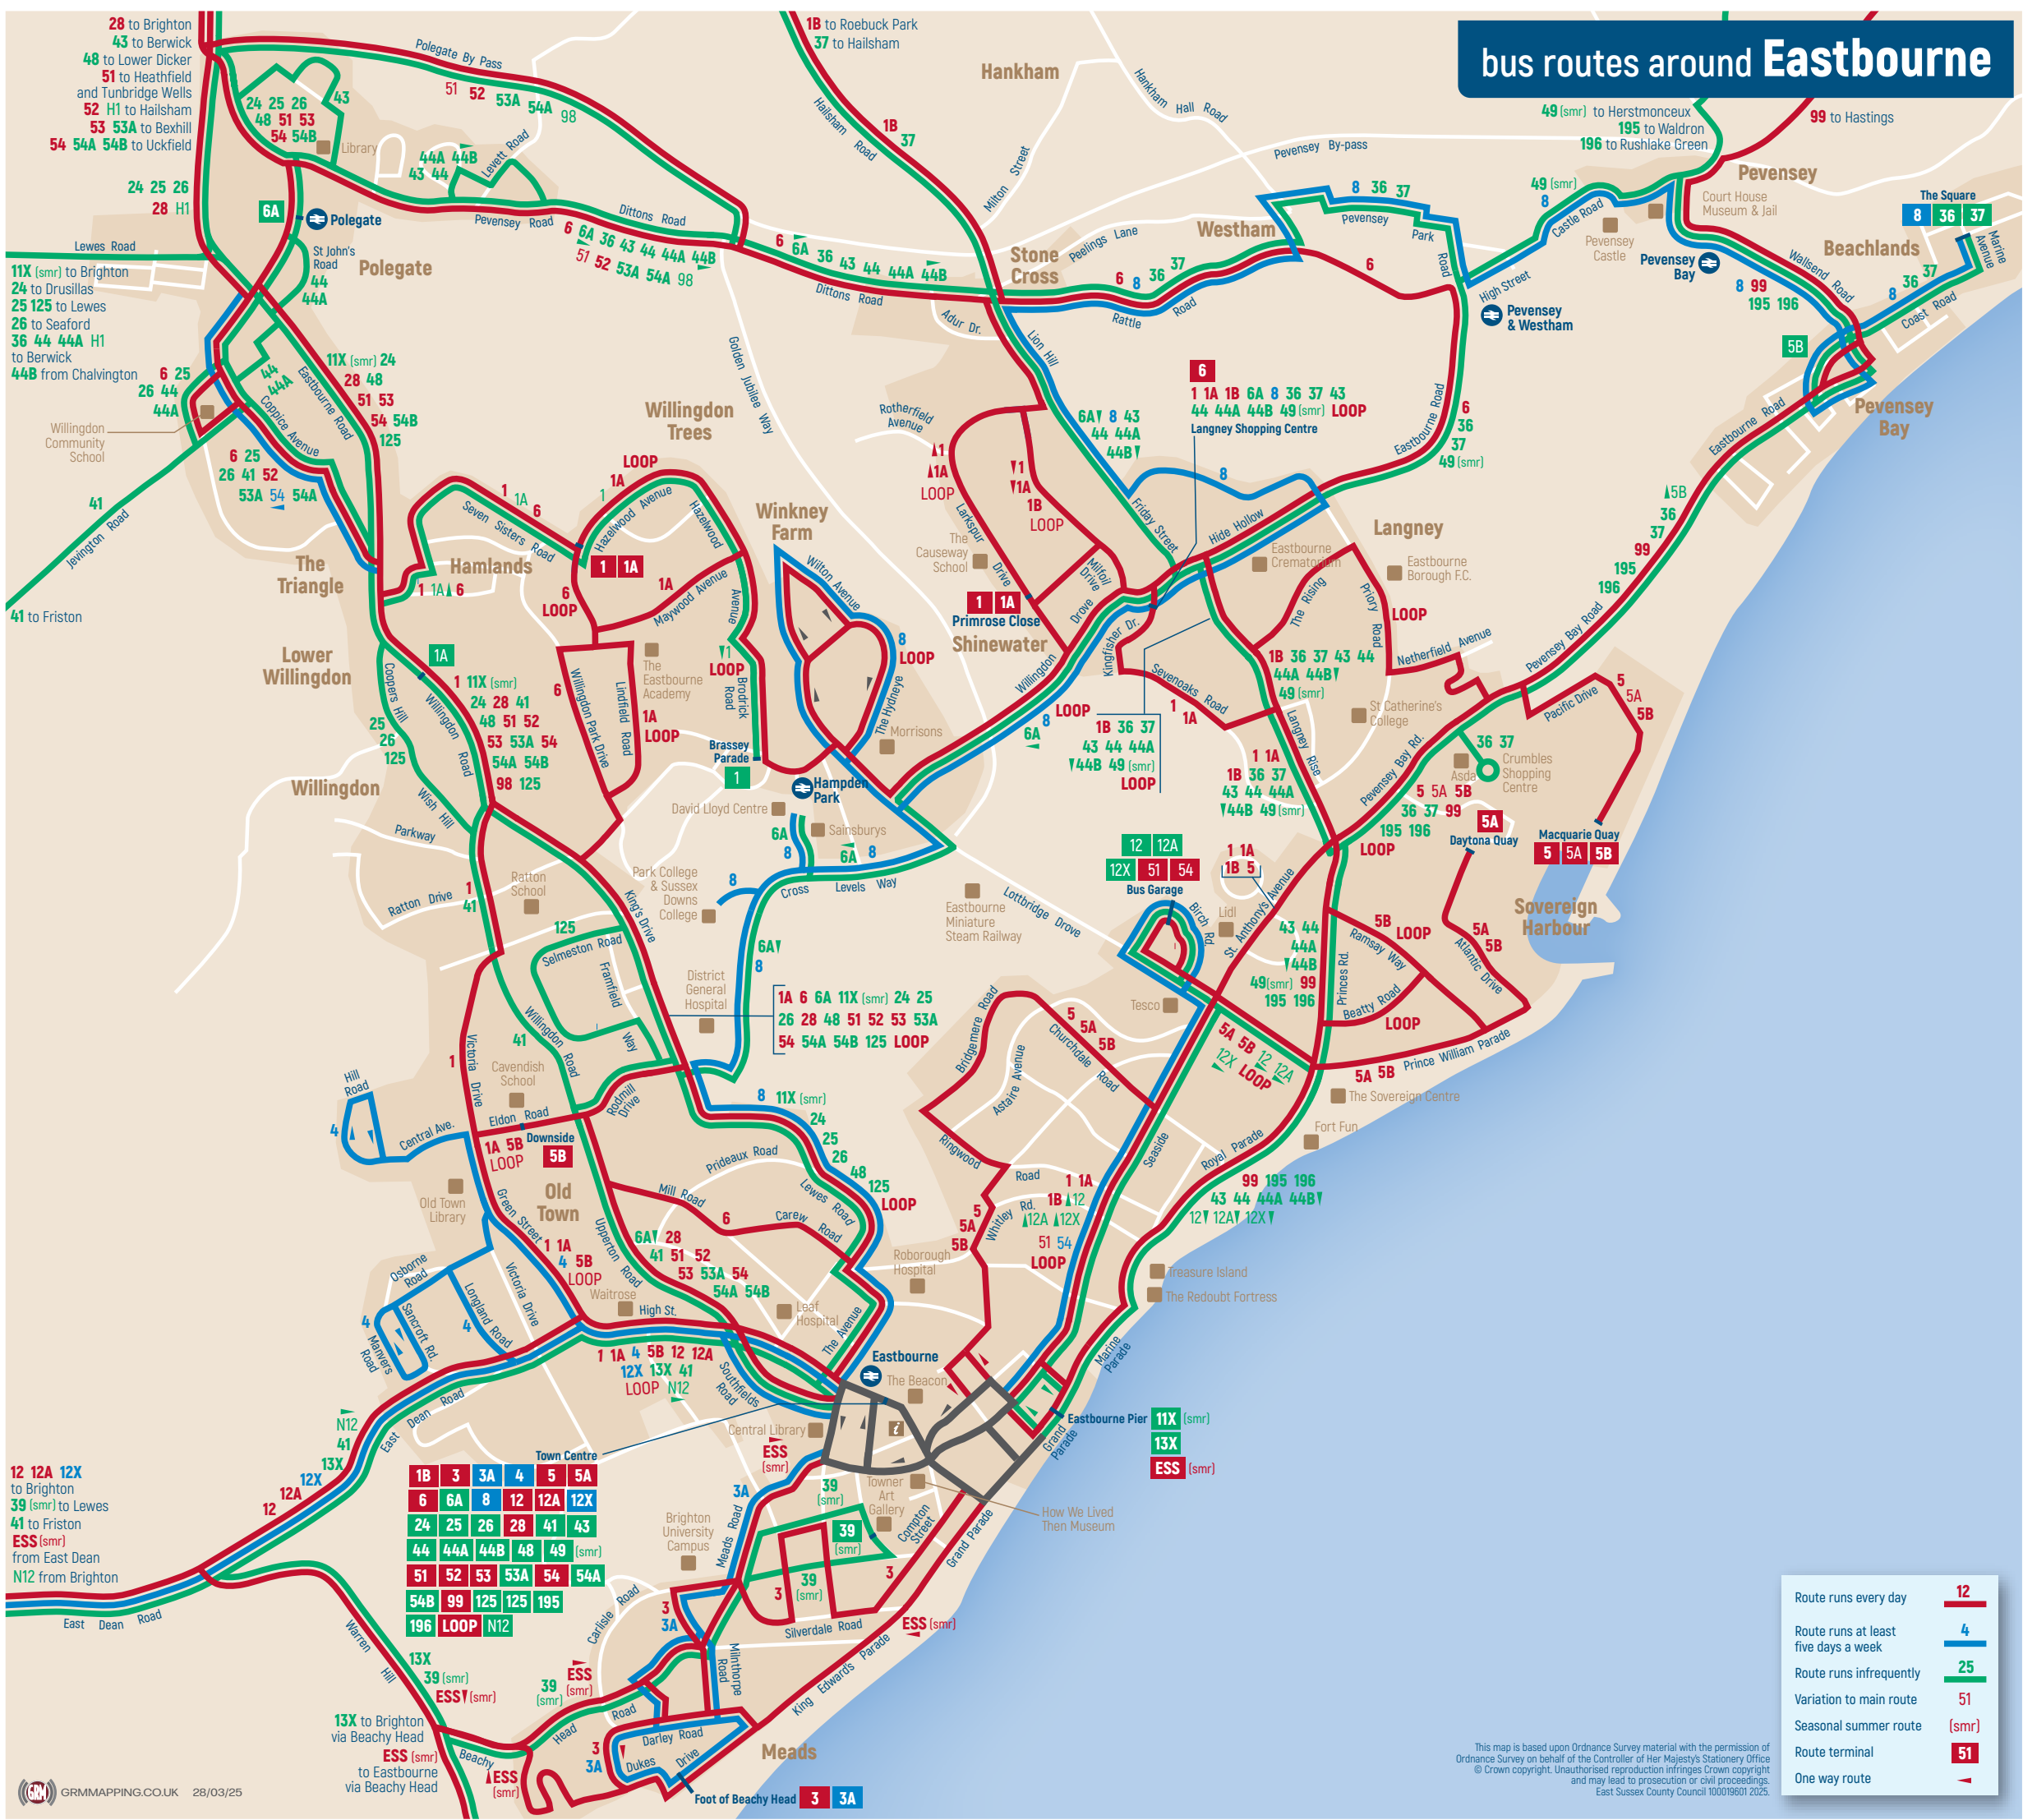

bus routes around Eastbourne

12 12A 12X to Brighton
39 (smr) to Lewes
41 to Friston
ESS (smr) from East Dean
N12 from Brighton

18	3	3A	4	5	5A
6	6A	8	12	12A	12X
24	25	26	28	41	43
44	44A	44B	48	49	(smr)
51	52	53	53A	54	54A
54B	99	125	125	195	
196	LOOP	N12			

Route runs every day	12
Route runs at least five days a week	4
Route runs infrequently	25
Variation to main route	51
Seasonal summer route	(smr)
Route terminal	51
One way route	▶