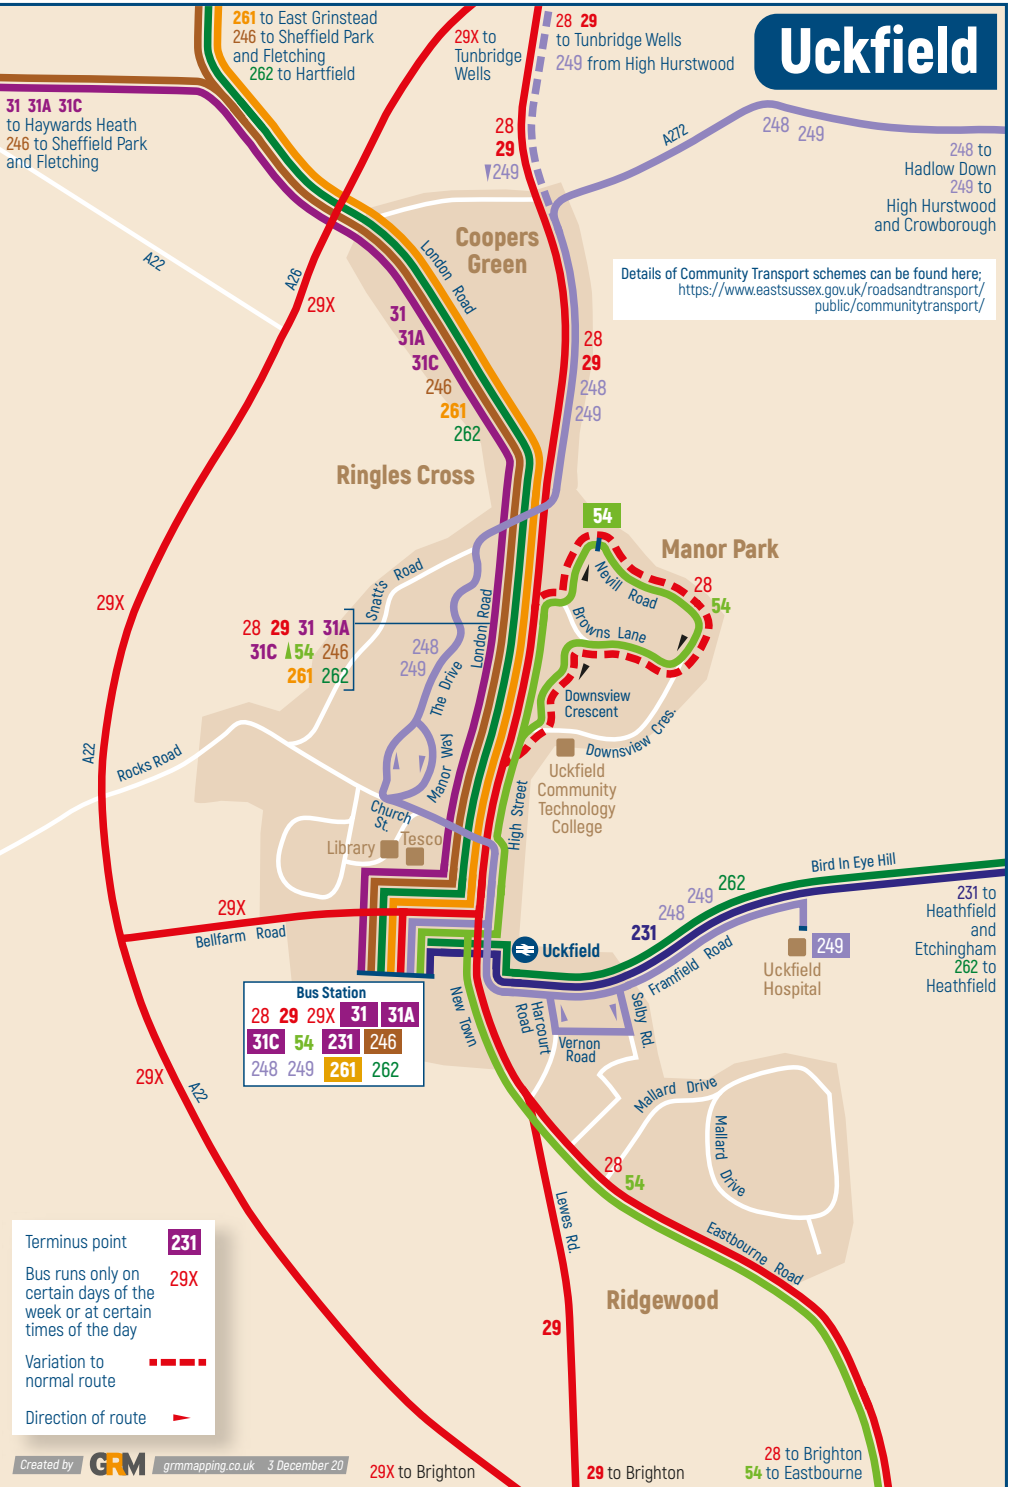

Uckfield

Details of Community Transport schemes can be found here:
<https://www.eastsussex.gov.uk/roadsandtransport/public/communitytransport/>

Bus Station					
28	29	29X	31	31A	
31C	54	231	246		
248	249	261	262		

- Terminus point 231
- Bus runs only on certain days of the week or at certain times of the day 29X
- Variation to normal route - - - - -
- Direction of route ▶