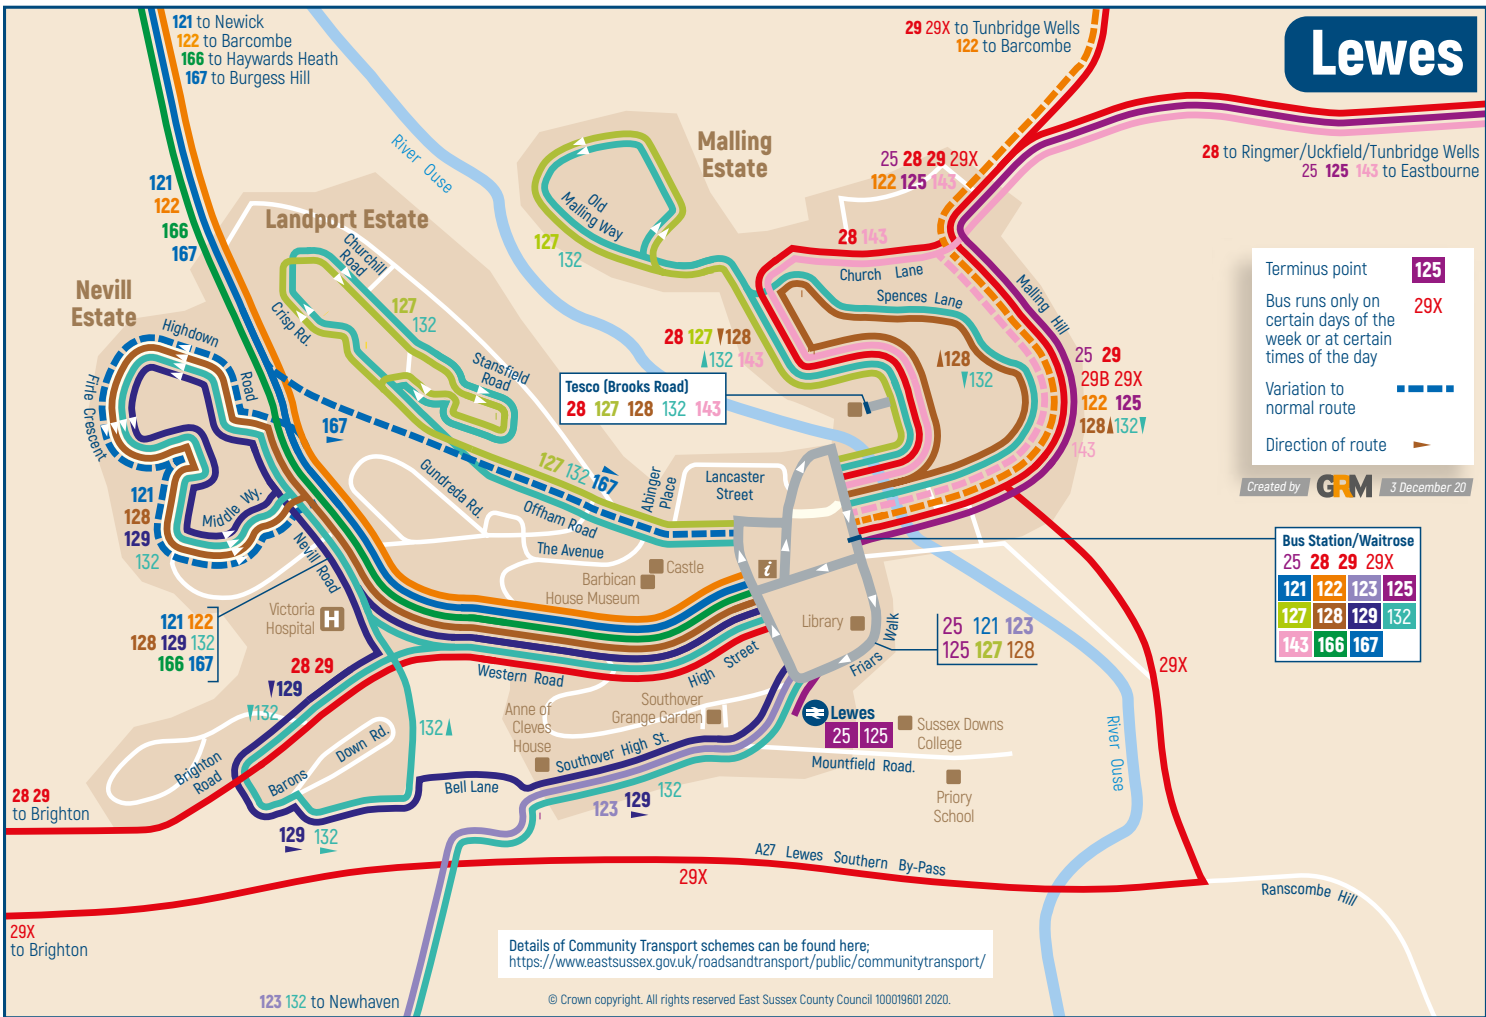

Lewes

121 to Newick
122 to Barcombe
166 to Haywards Heath
167 to Burgess Hill

29 29X to Tunbridge Wells
122 to Barcombe

28 to Ringmer/Uckfield/Tunbridge Wells
25 125 143 to Eastbourne

Terminus point 125

Bus runs only on certain days of the week or at certain times of the day 29X

Variation to normal route - - - -

Direction of route ▶

Created by GRM 3 December 20

Bus Station/Waitrose

25	28	29	29X
121	122	123	125
127	128	129	132
143	166	167	

Details of Community Transport schemes can be found here;
<https://www.eastsussex.gov.uk/roadsandtransport/public/communitytransport/>