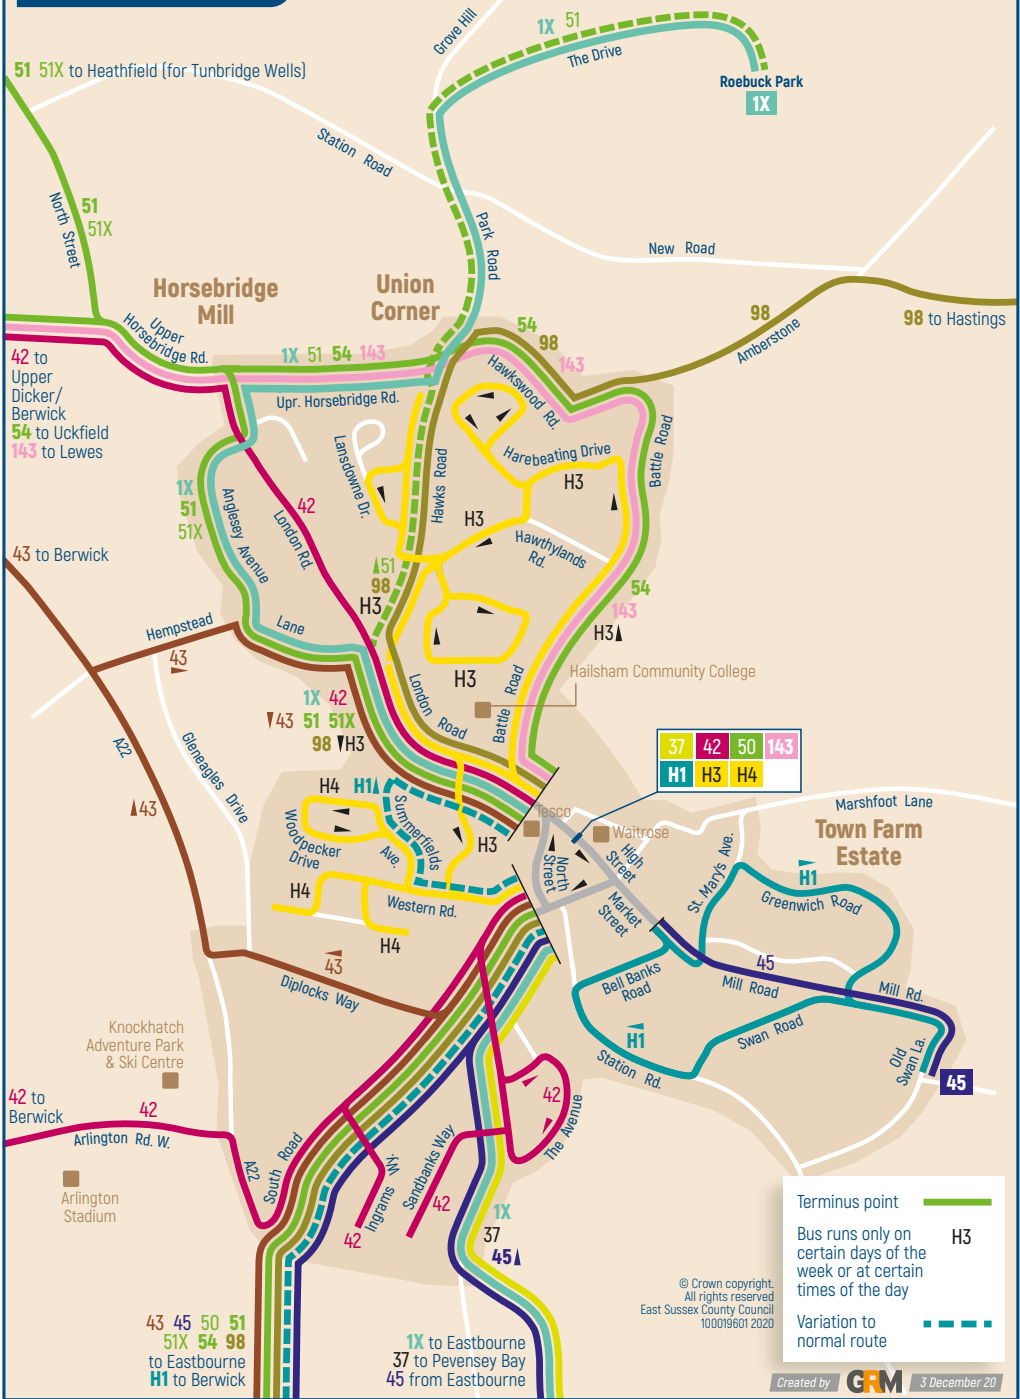

Hailsham

Details of Community Transport schemes can be found here;
<https://www.eastsussex.gov.uk/roadsandtransport/public/communitytransport/>

Terminus point —

Bus runs only on certain days of the week or at certain times of the day H3

Variation to normal route - - -

43 45 50 51
51X 54 98
H1 to Eastbourne
H1 to Berwick

1X to Eastbourne
37 to Pevensey Bay
45 from Eastbourne