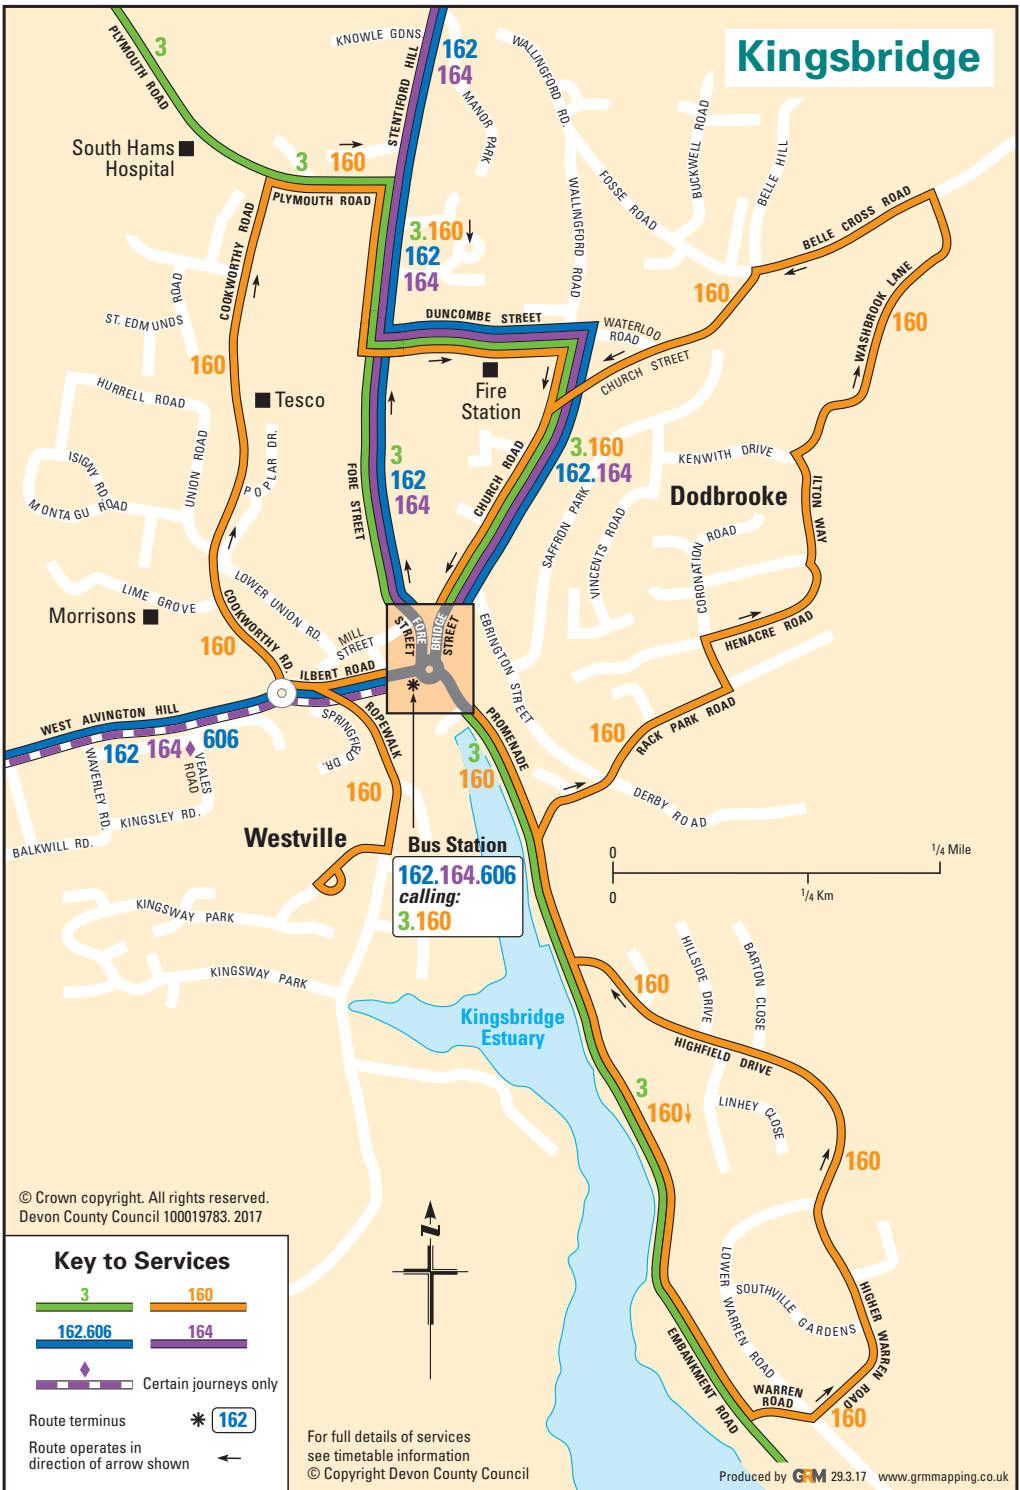

Kingsbridge

South Hams Hospital

Tesco

Fire Station

Dodbrooke

Morrisons

Westville

Bus Station

Kingsbridge Estuary

© Crown copyright. All rights reserved.
Devon County Council 100019783. 2017

Key to Services

- 3
- 160
- 162.606
- 164

◆ Certain journeys only

Route terminus * 162
Route operates in direction of arrow shown ←

For full details of services see timetable information
© Copyright Devon County Council