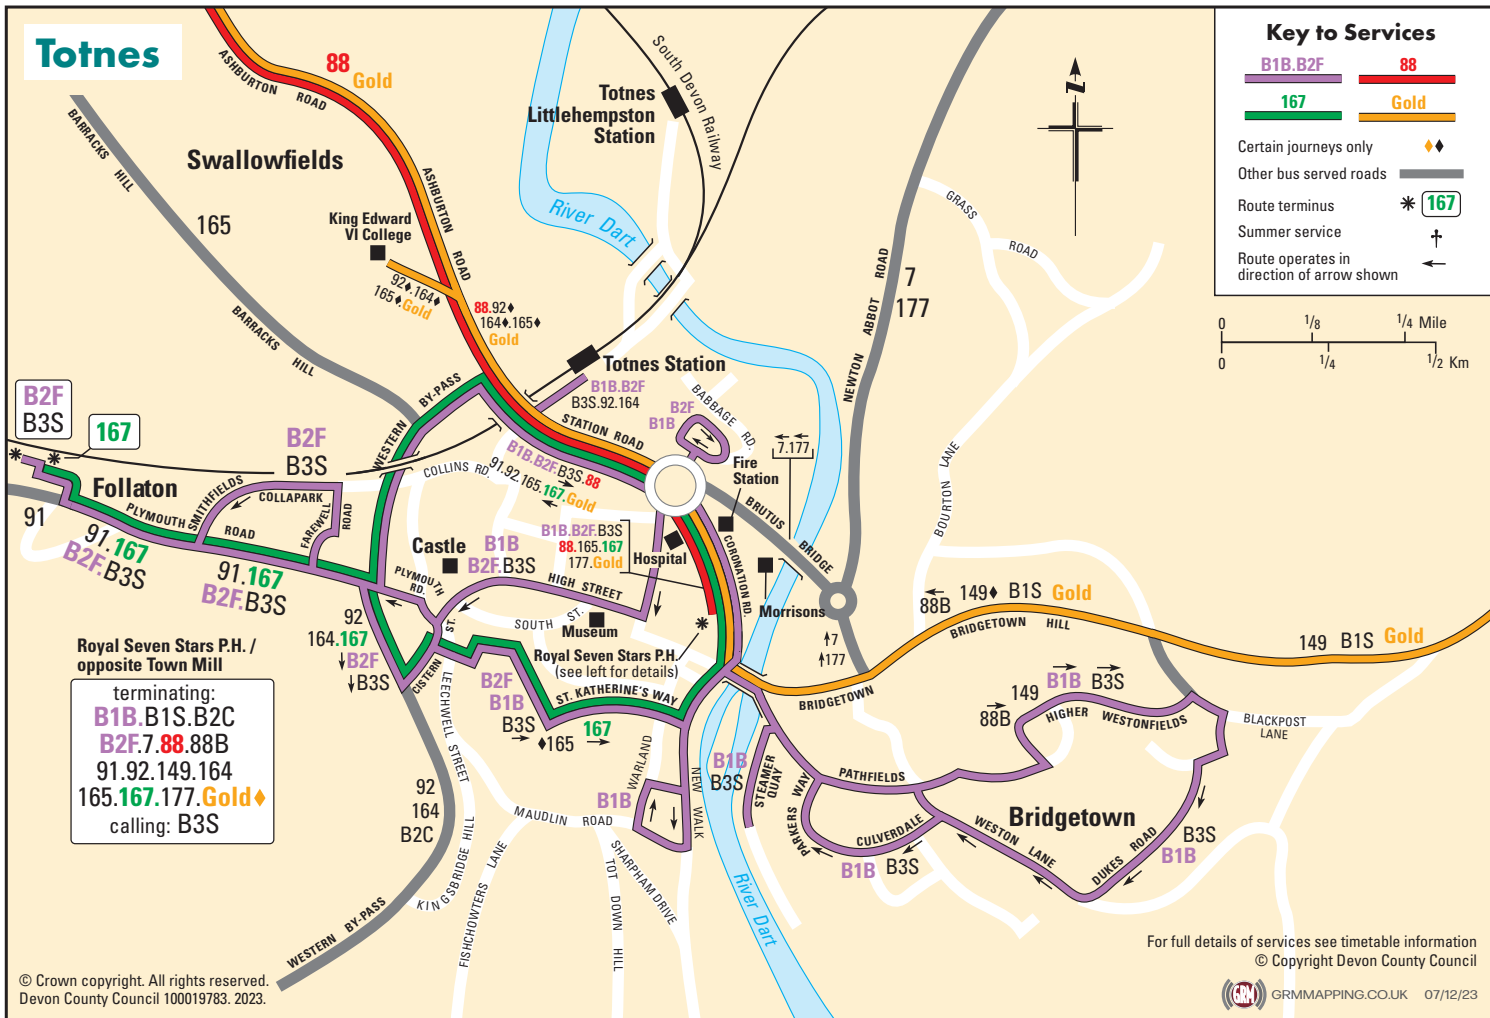

Totnes

Key to Services

B1B, B2F **88**

167 **Gold**

Certain journeys only ♦♦

Other bus served roads —

Route terminus * **167**

Summer service †

Route operates in direction of arrow shown →

Royal Seven Stars P.H. /
opposite Town Mill

terminating:
B1B, B1S, B2C
B2F, 7, 88, 88B
 91, 92, 149, 164
 165, **167, 177, Gold** ♦♦
 calling: B3S

For full details of services see timetable information
 © Copyright Devon County Council