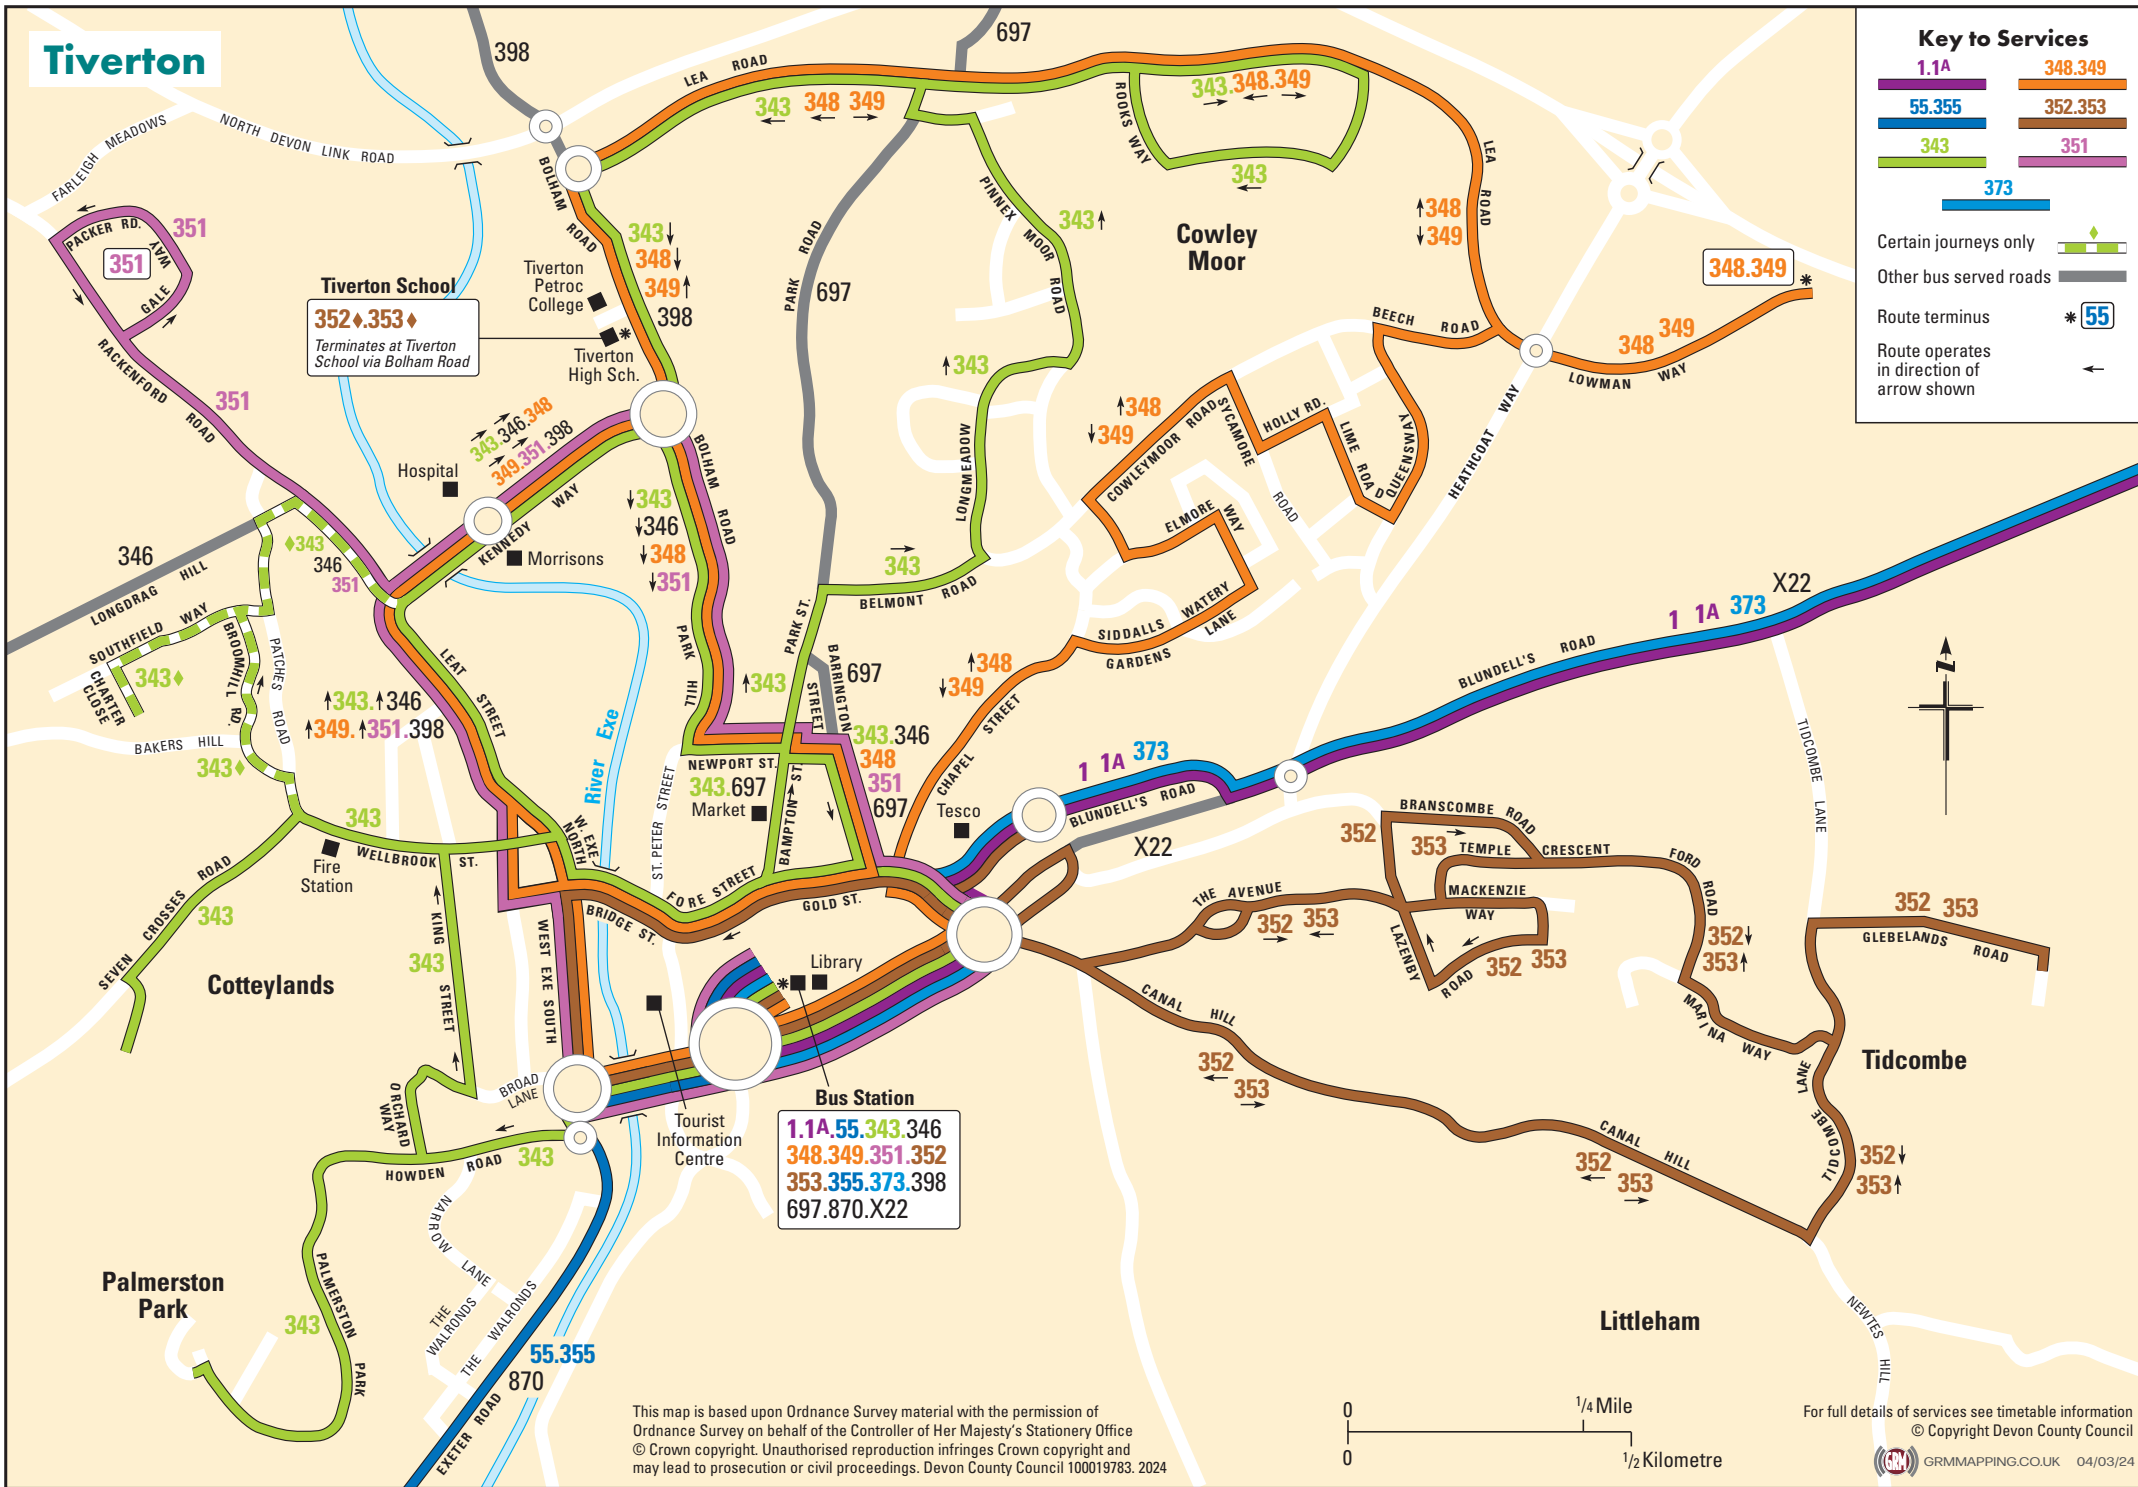

Tiverton

Key to Services

1.1A	348.349
55.355	352.353
343	351

373

- Certain journeys only
- Other bus served roads
- Route terminus 55
- Route operates in direction of arrow shown

This map is based upon Ordnance Survey material with the permission of Ordnance Survey on behalf of the Controller of Her Majesty's Stationery Office © Crown copyright. Unauthorised reproduction infringes Crown copyright and may lead to prosecution or civil proceedings. Devon County Council 100019783. 2024

For full details of services see timetable information © Copyright Devon County Council