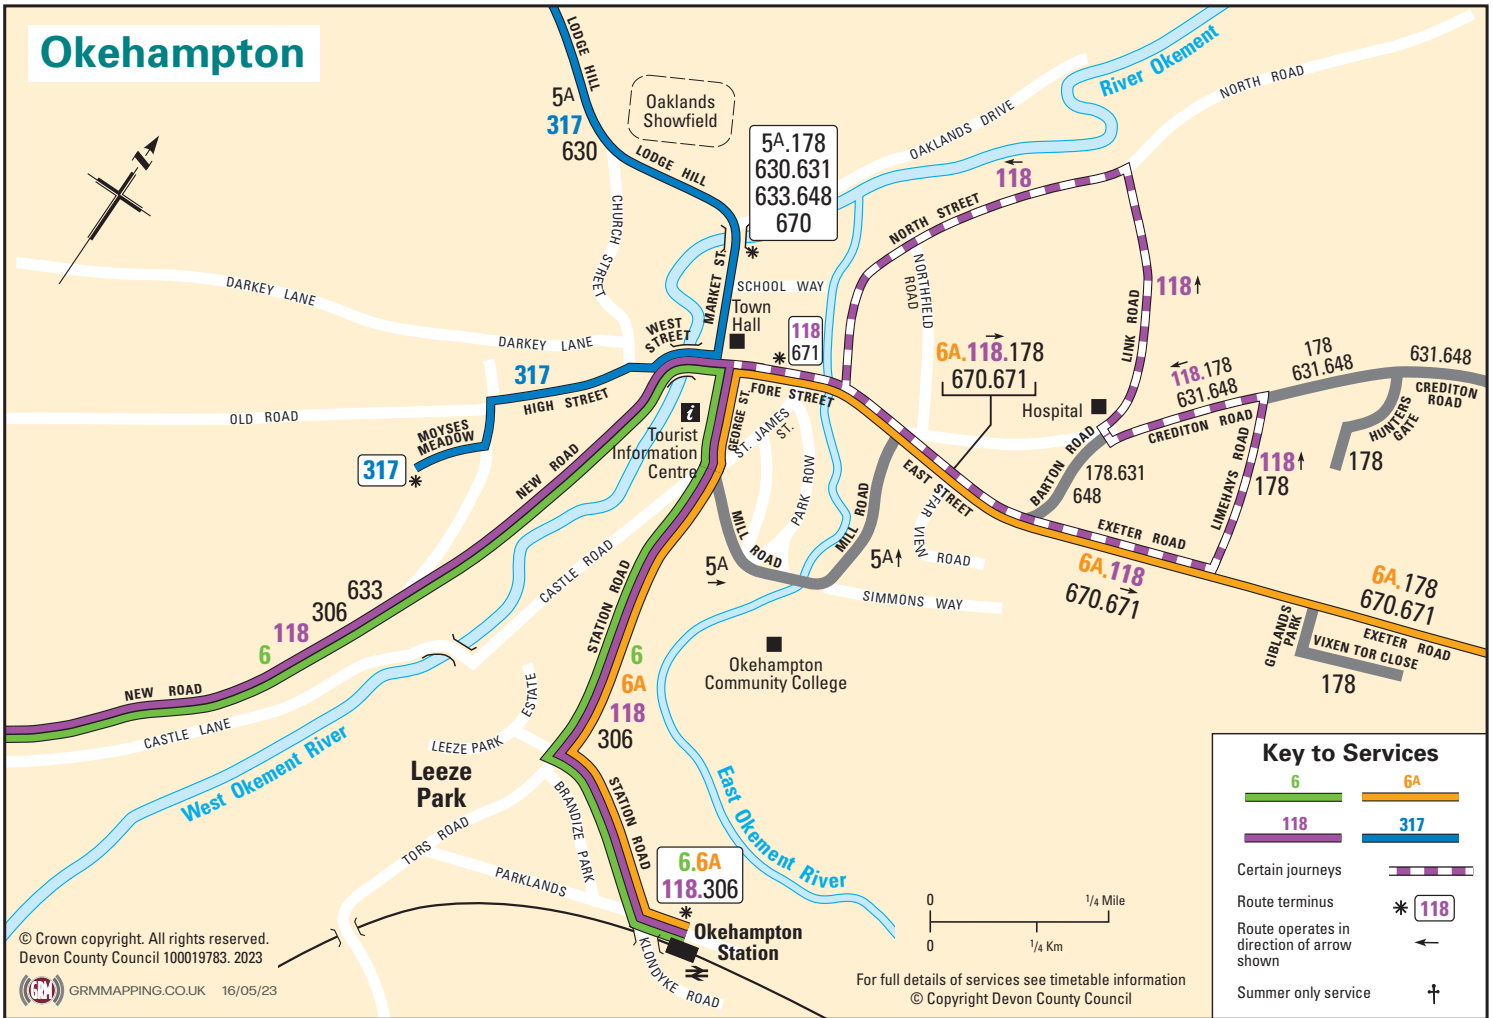

# Okehampton

### Key to Services

|  |            |
|--|------------|
| <b>6</b>                                   | <b>6A</b>  |
| <b>118</b>                                 | <b>317</b> |
| Certain journeys                           |            |
| Route terminus                             |            |
| Route operates in direction of arrow shown |            |
| Summer only service                        |            |

© Crown copyright. All rights reserved.  
Devon County Council 100019783. 2023

GRMMAPPING.CO.UK 16/05/23

For full details of services see timetable information  
© Copyright Devon County Council