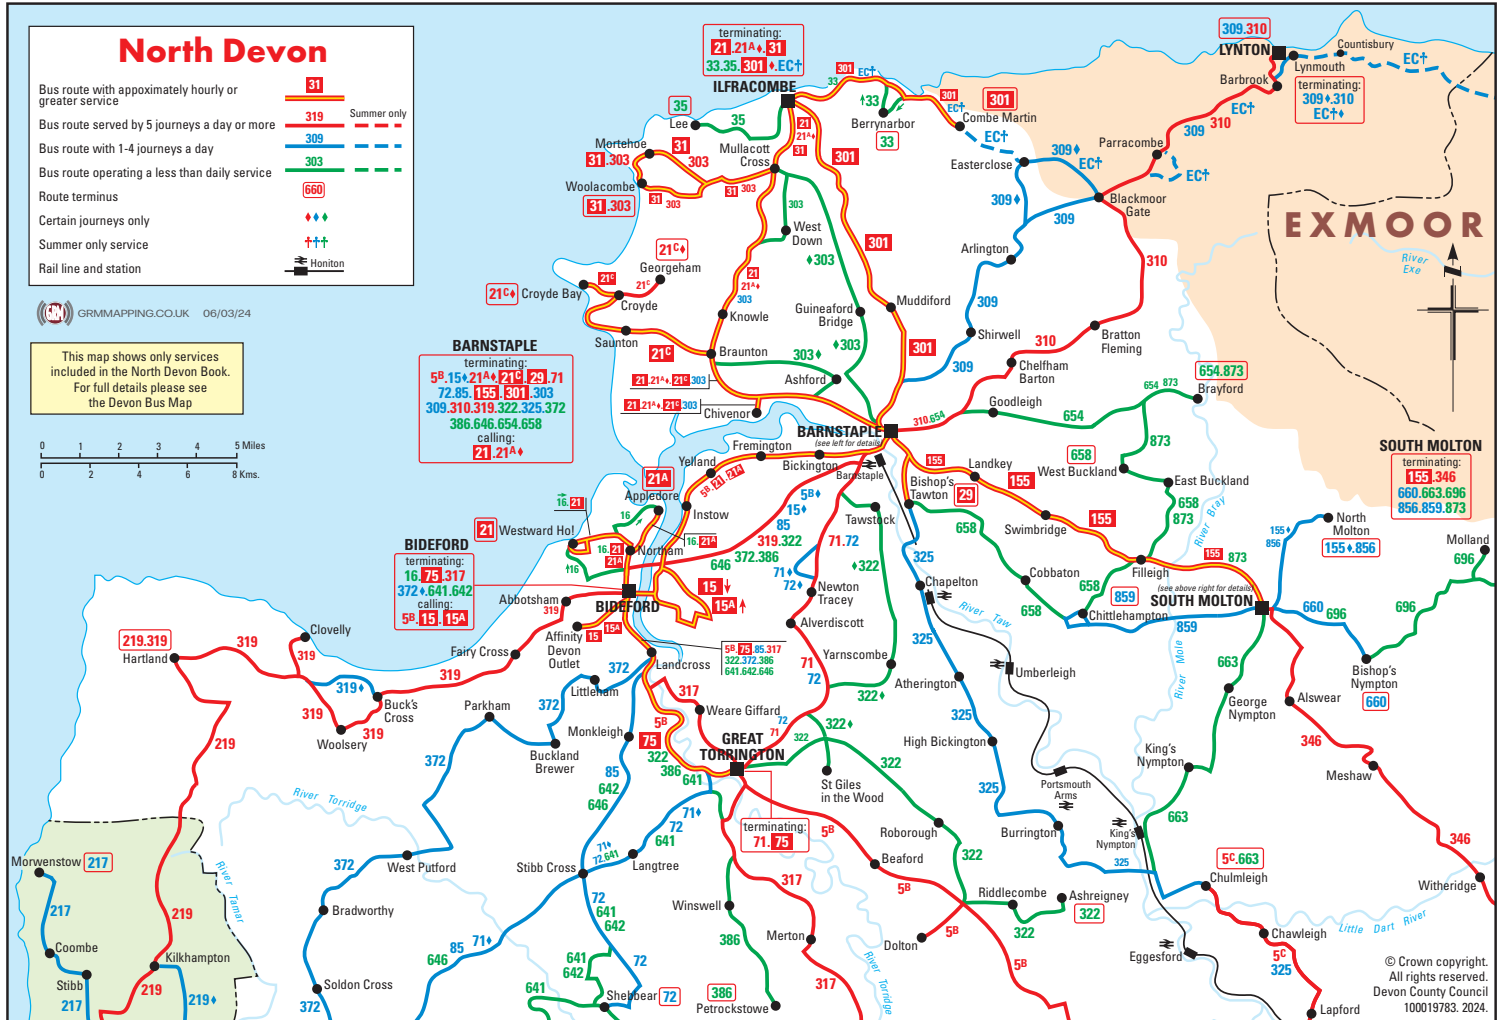

North Devon

Bus route served by 5 journeys a day or more

Bus route with 1-4 journeys a day

Bus route operating a less than daily service

Route terminus

Certain journeys only

Summer only service

Rail line and station

GRMMAPPING.CO.UK 06/03/24

BARNSTAPLE
terminating:
5^B.15*21^A*21^C 29.71
72.85 155 301.303
309.310.319.322.325.372
calling:
21.21^A

BIDEFORD
terminating:
16 75 317
372 * 641.642
calling:
5^B.15 154

GREAT TORRINGTON
terminating:
71.75

SOUTH MOLTON
terminating:
155.346
660.663.696
856.859.873