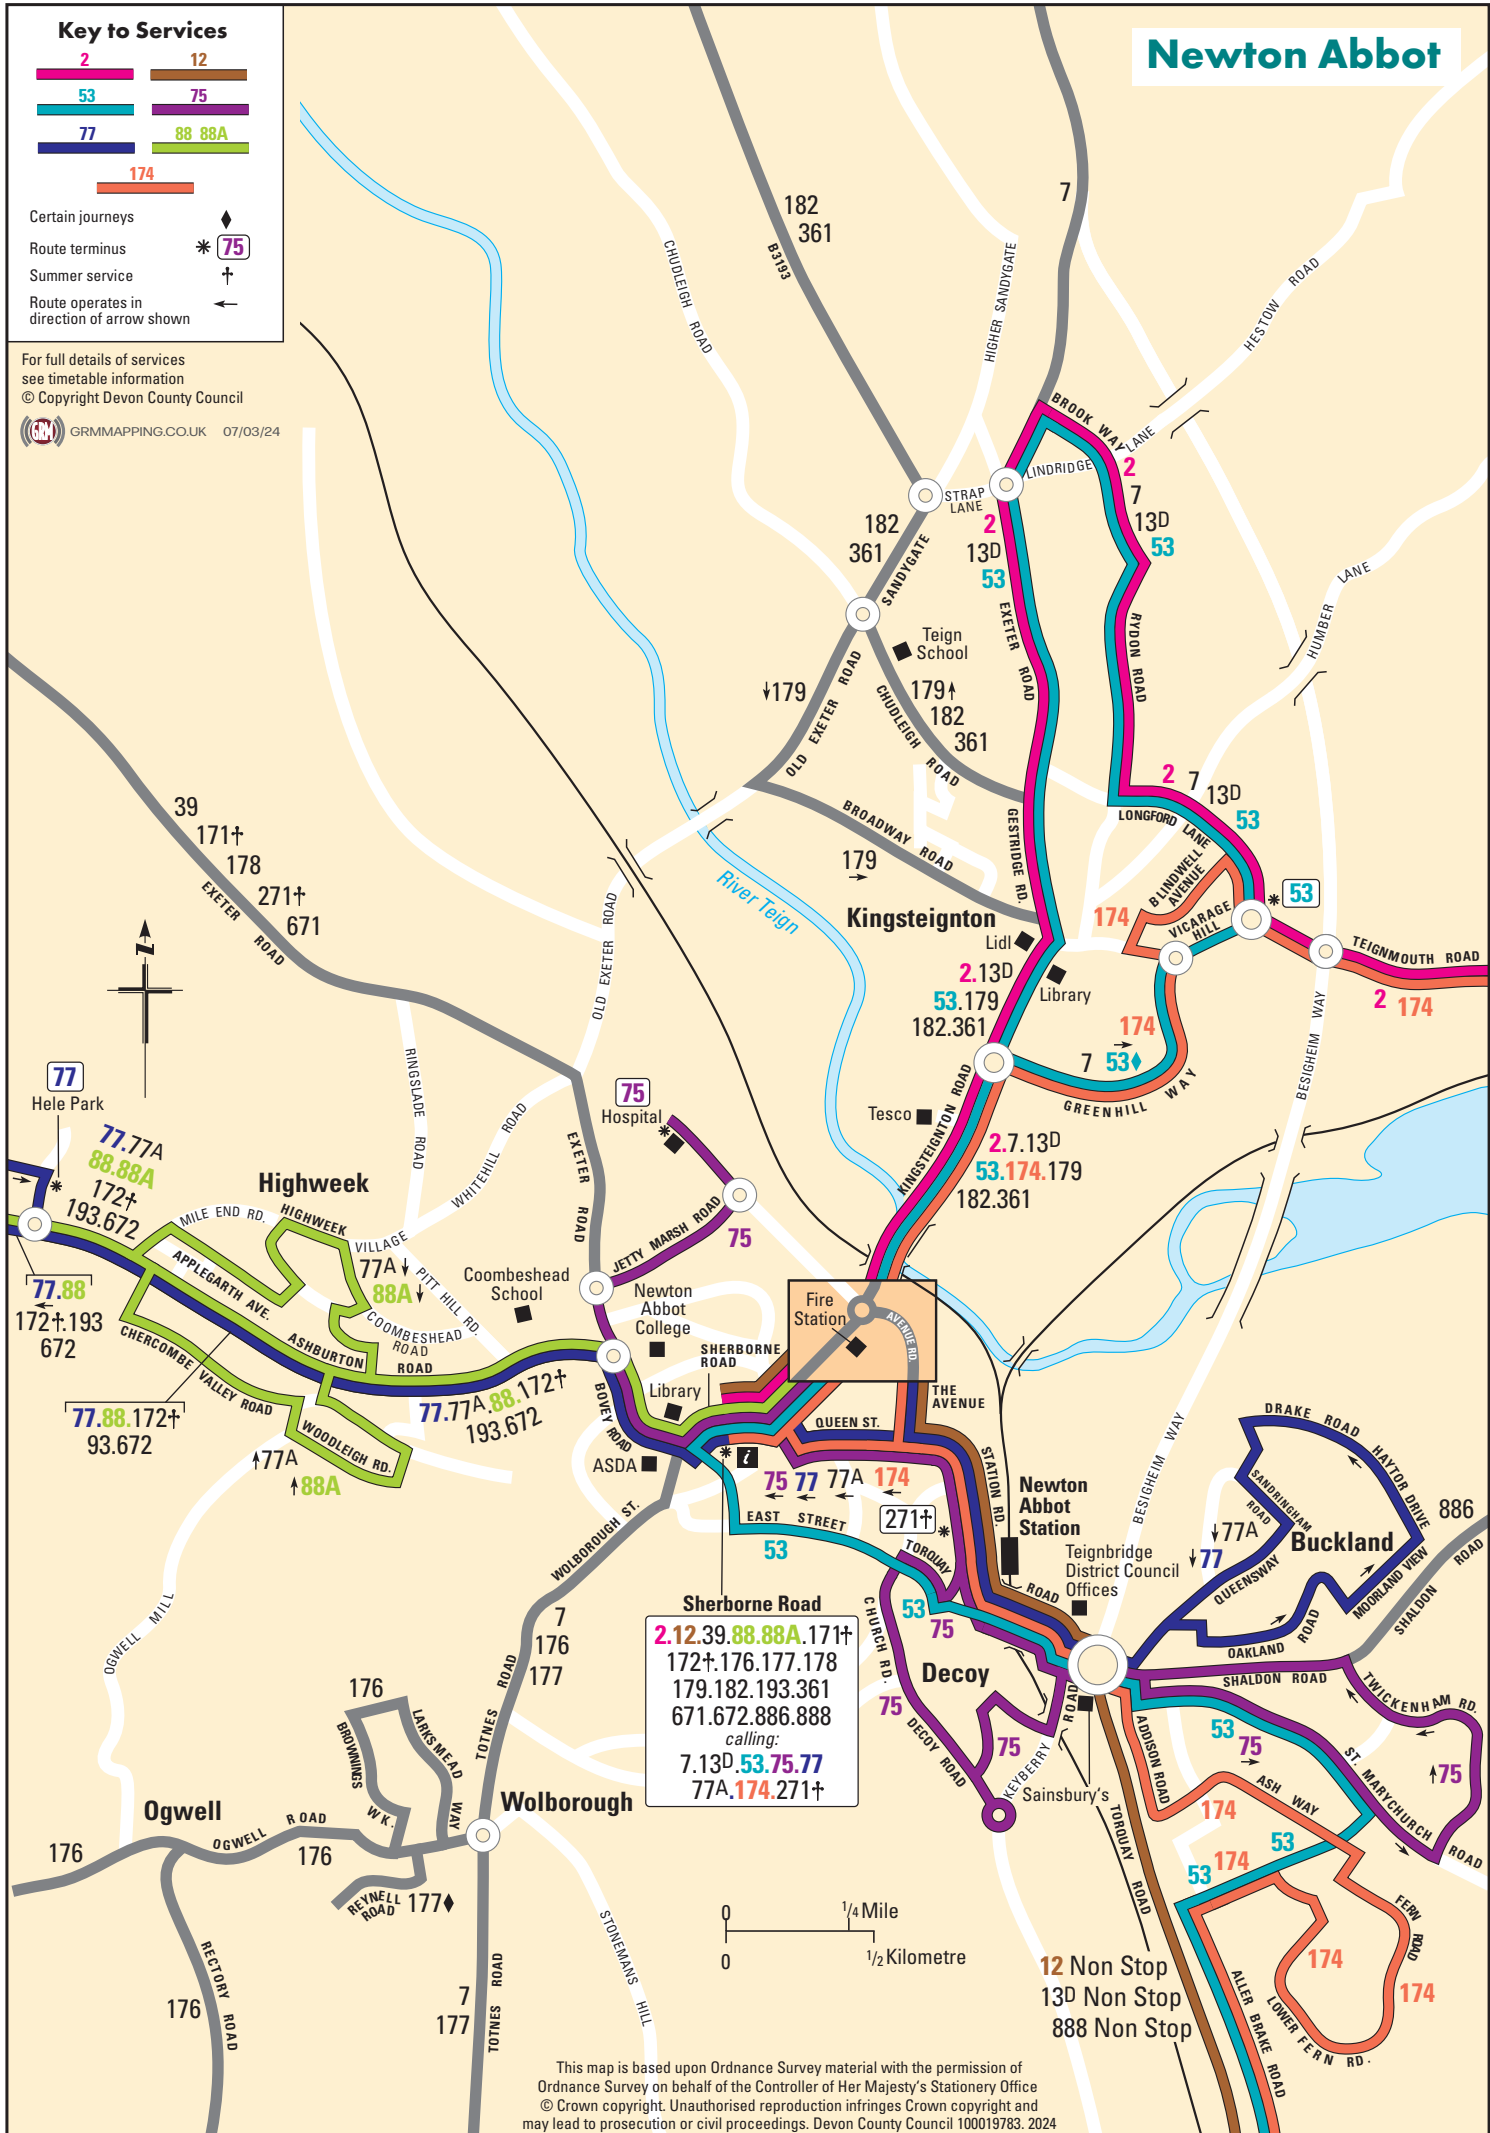

Newton Abbot

Key to Services

2	12
53	75
77	88 88A
174	

Certain journeys

Route terminus * **75**

Summer service †

Route operates in direction of arrow shown

For full details of services see timetable information
© Copyright Devon County Council

GRMMAPPING.CO.UK 07/03/24

Sherborne Road
2.12.39.88.88A.171†
172†.176.177.178
179.182.193.361
671.672.886.888
 calling:
7.13D.53.75.77
77A.174.271†

12 Non Stop
13D Non Stop
888 Non Stop

This map is based upon Ordnance Survey material with the permission of Ordnance Survey on behalf of the Controller of Her Majesty's Stationery Office © Crown copyright. Unauthorised reproduction infringes Crown copyright and may lead to prosecution or civil proceedings. Devon County Council 100019783. 2024