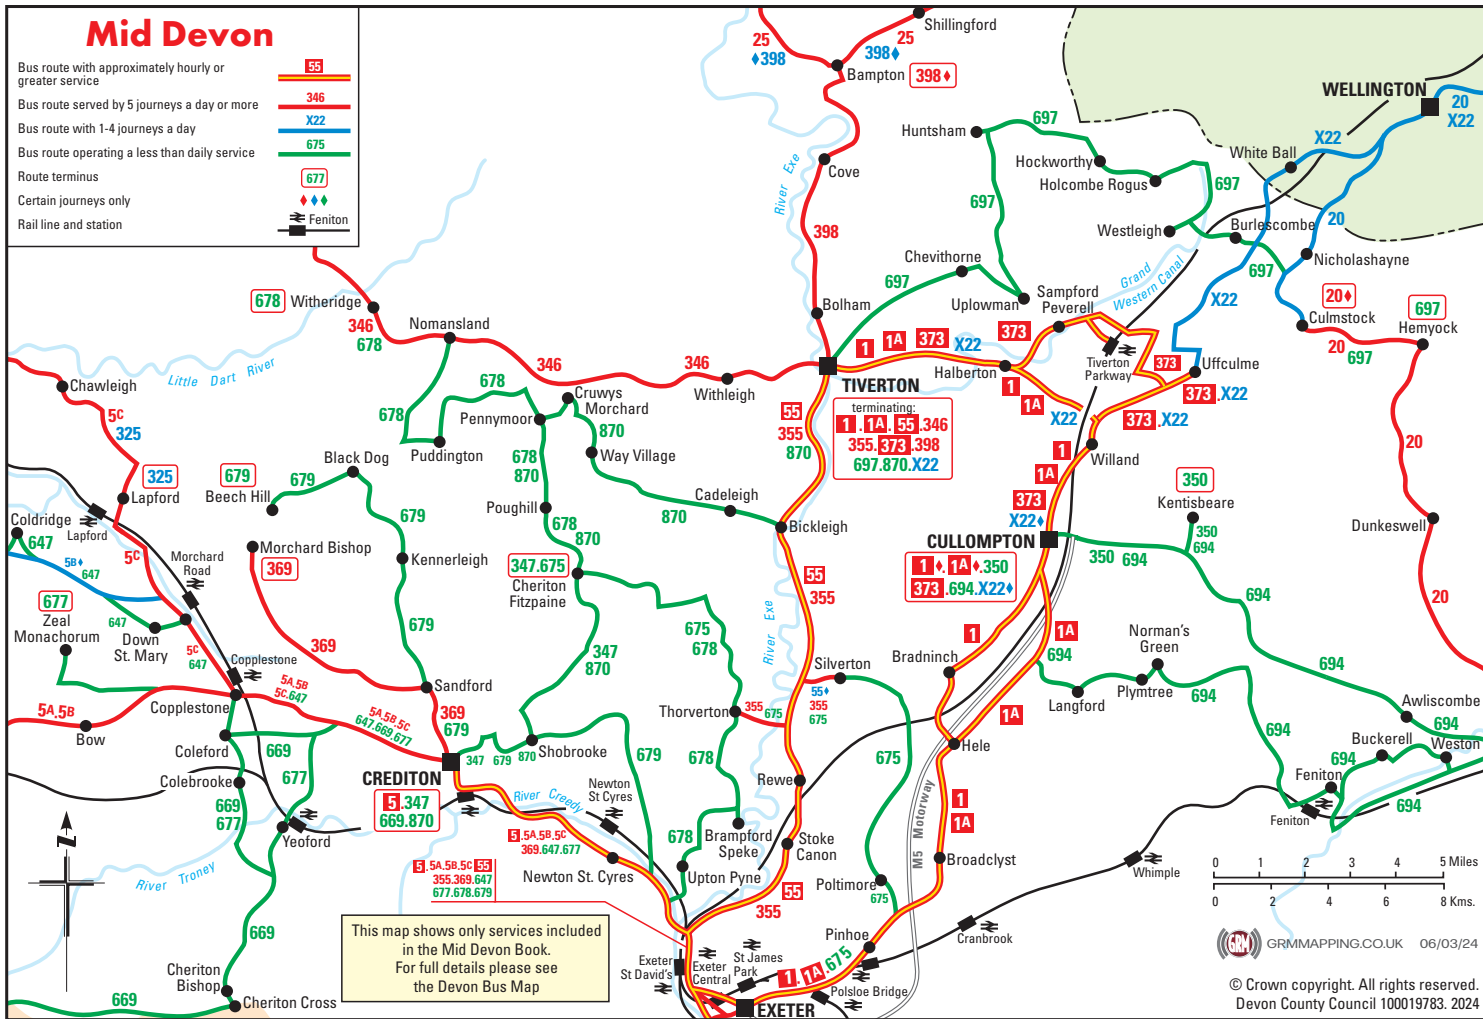

Mid Devon

Bus route served by 5 journeys a day or more

Bus route with 1-4 journeys a day

Bus route operating a less than daily service

Route terminus

Certain journeys only

Rail line and station

This map shows only services included in the Mid Devon Book. For full details please see the Devon Bus Map