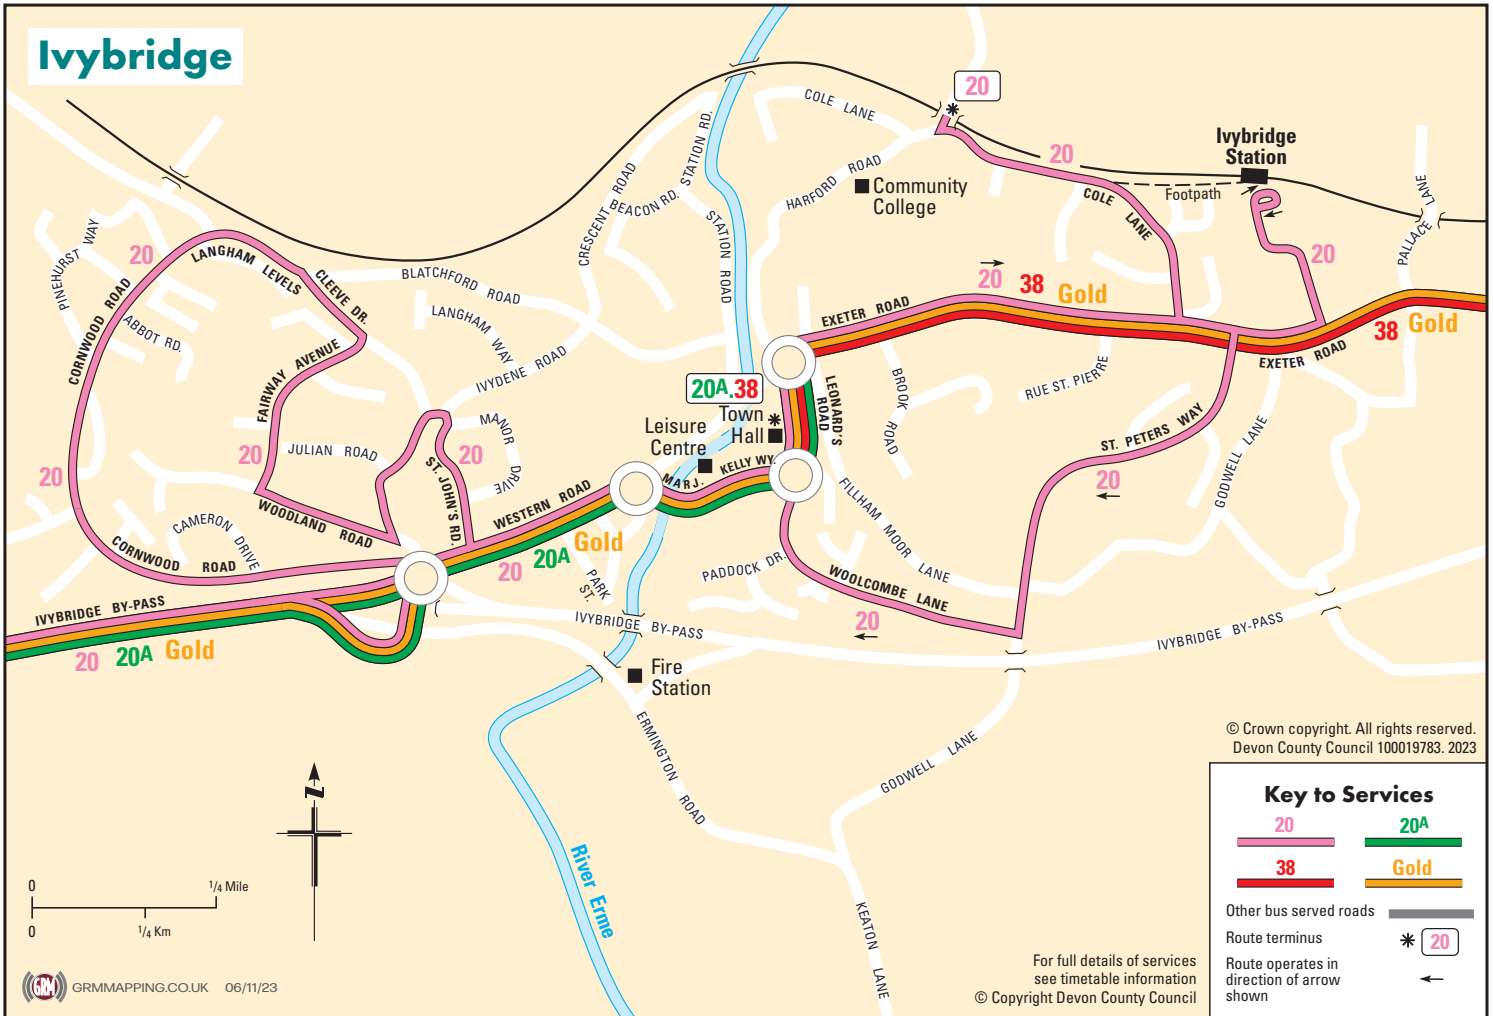

Ivybridge

© Crown copyright. All rights reserved.
Devon County Council 100019783. 2023

Key to Services

- 20
- 20A
- 38
- Gold

- Other bus served roads
- Route terminus
- Route operates in direction of arrow shown

For full details of services see timetable information
© Copyright Devon County Council