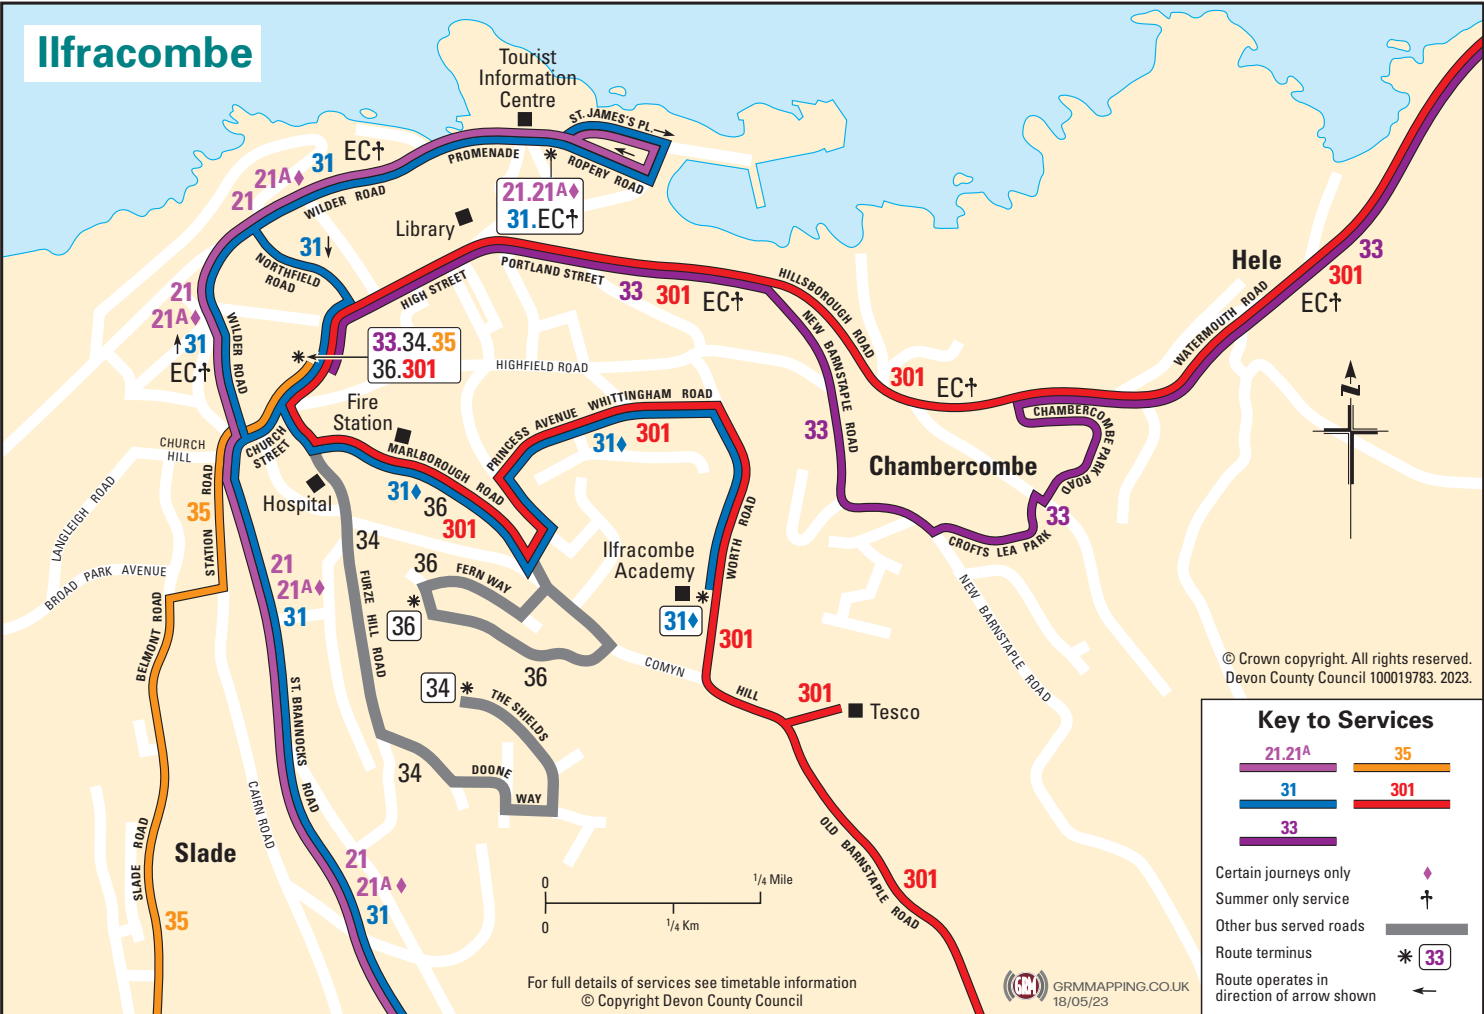

Iffracombe

© Crown copyright. All rights reserved.
Devon County Council 100019783. 2023.

Key to Services

21, 21A	35
31	301
33	

- Certain journeys only ♦
- Summer only service †
- Other bus served roads ▬
- Route terminus * [33]
- Route operates in direction of arrow shown ←

For full details of services see timetable information
© Copyright Devon County Council

GRMMAPPING.CO.UK
18/05/23