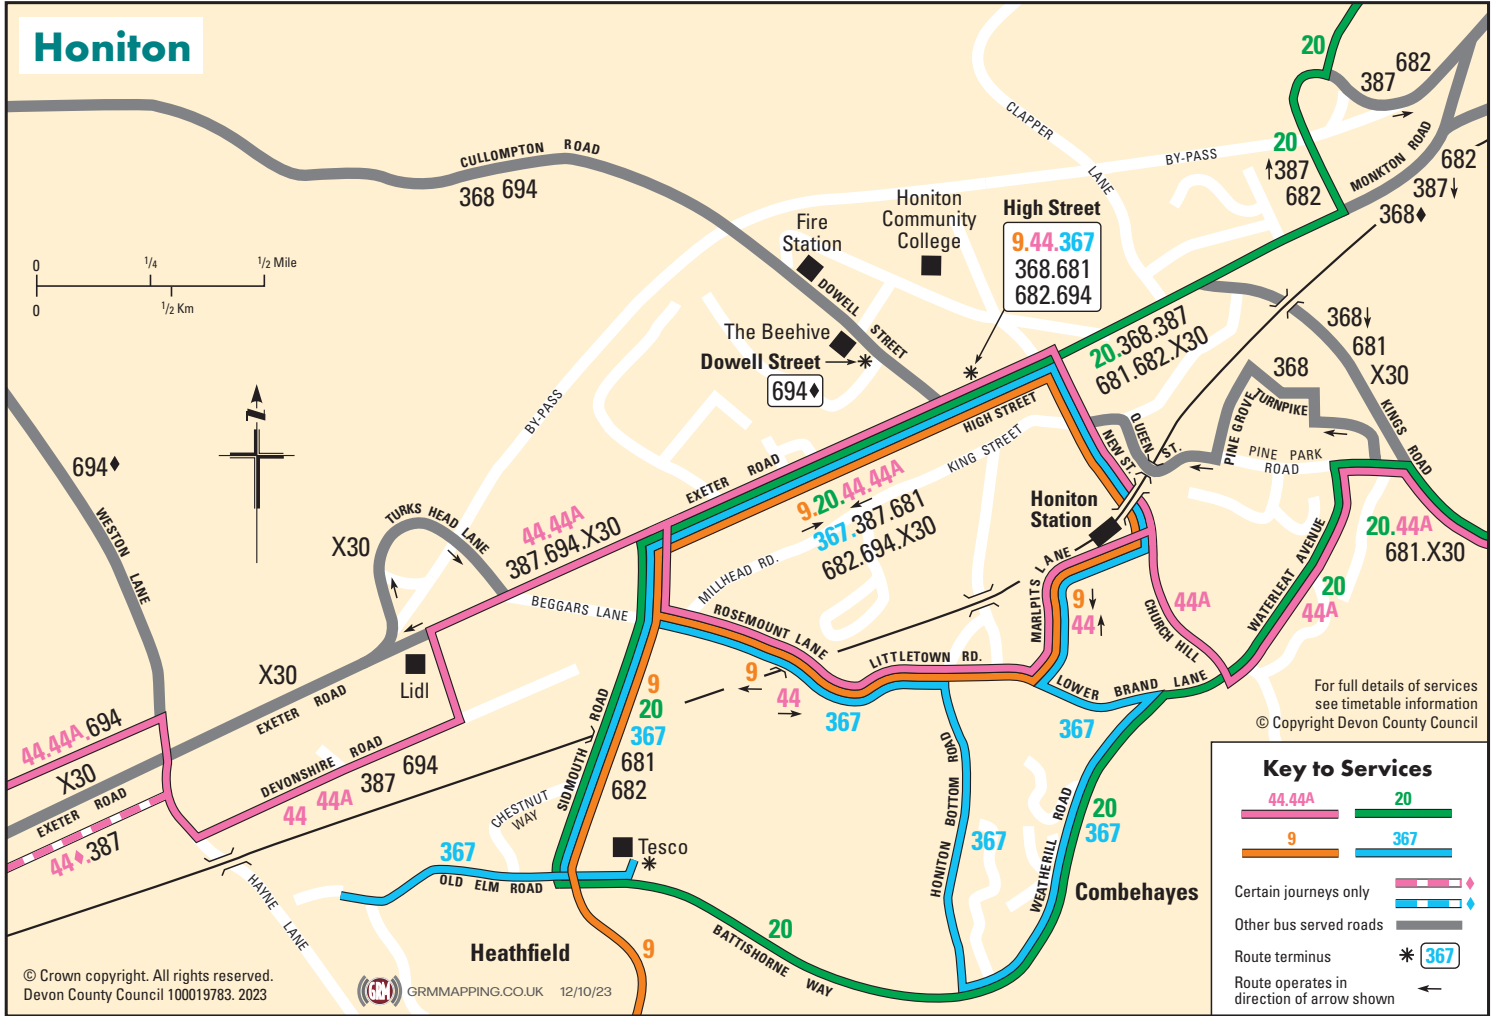

# Honiton

For full details of services see timetable information  
© Copyright Devon County Council

### Key to Services

- Certain journeys only
- Other bus served roads
- Route terminus
- Route operates in direction of arrow shown