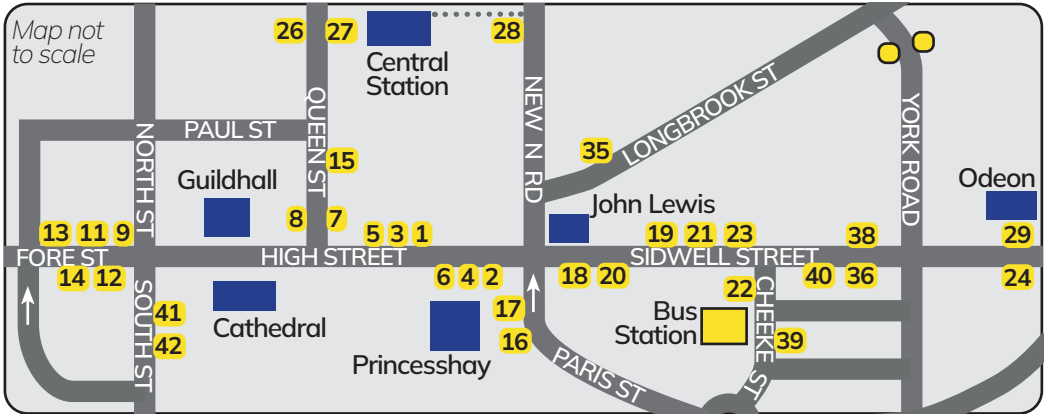

Exeter City Centre Bus Stops

Service Towards

- A** Alphington
- B** Science Park
- B** Exminster
- E1 E2** Lancelot Road / Pinhoe
- E1 E2** Exwick
- F** Summerway
- F** West Garth Road
- G** Hamlin Gardens
- G** The Quay
- Green** Sowton P&R
- Green** Matford P&R
- H** Digby
- H** St Davids Station
- I** Digby
- J** Digby
- M** Mount Dinham
- P** Pennsylvania
- P** Crossmead
- R** Rifford Road
- S** Rifford Road
- T** Woodbury
- U** Union Road

Stops

- Bus Stn 18 6 12
- 13 3 21 29
- 24 36 18 4 12
- 13 3 21 29
- 24 36 20 6 14
- 27 15 7 1 21
- 18 6 8 26
- 9 5 23 29
- 24 36 18 6 12
- 11 1 19 39
- 22 18 6 12
- 27 15 7 1 19 39
- 22 18 4 8 26
- 24 36 20 2 41
- 9 5 23 29
- 16 28
- 13 3 21 29
- 24 36 18 6 14
- 9 5 19 39
- 22 20 2 42
- 2 42
- 23

- towards Streatham Campus
22 20 4 8 26
- towards St Luke's Campus
27 15 7 1 19 39

- towards Cranbrook/Airport
35 39
- towards St Davids Station
17 28

Other services:

The following services depart from Exeter Bus Station:

- 1, 2, 5, 5A, 5B, 5C, 6A, 7, 9, 9A, X30, 38, 44, 44A, 55, 57, 58, 355, 358, **A**

The following services depart from Sidwell Street, Stop 40:

- 52, 173, 359, 360, 366, 369

The following services call at Paris Street, Stop 16: