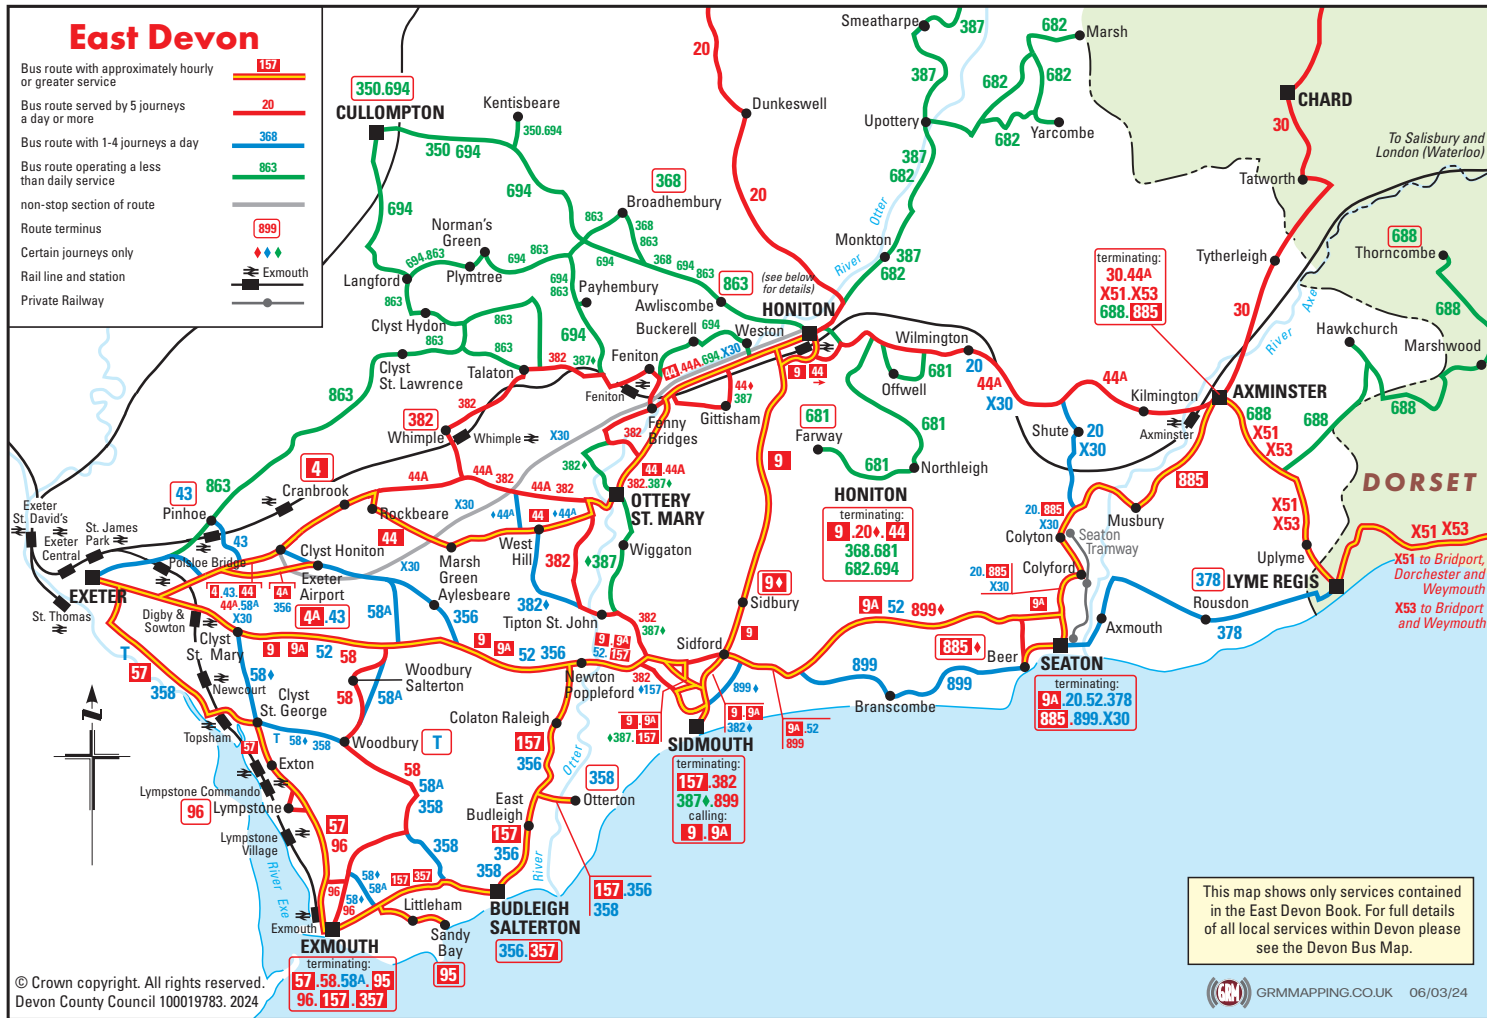

East Devon

- Bus route with approximately hourly or greater service 157
- Bus route served by 5 journeys a day or more 20
- Bus route with 1-4 journeys a day 368
- Bus route operating a less than daily service 863
- non-stop section of route 899
- Route terminus ♦♦♦
- Certain journeys only ♦♦♦
- Rail line and station —|—
- Private Railway —|—

terminating:
30, 44A
X51, X53
688, 885

HONITON
terminating:
9, 20+, 44
368, 681
682, 694

SEATON
terminating:
9A, 20, 52, 378
885, 899, X30

EXMOUTH
terminating:
57, 58, 58A, 95
96, 157, 357

This map shows only services contained in the East Devon Book. For full details of all local services within Devon please see the Devon Bus Map.