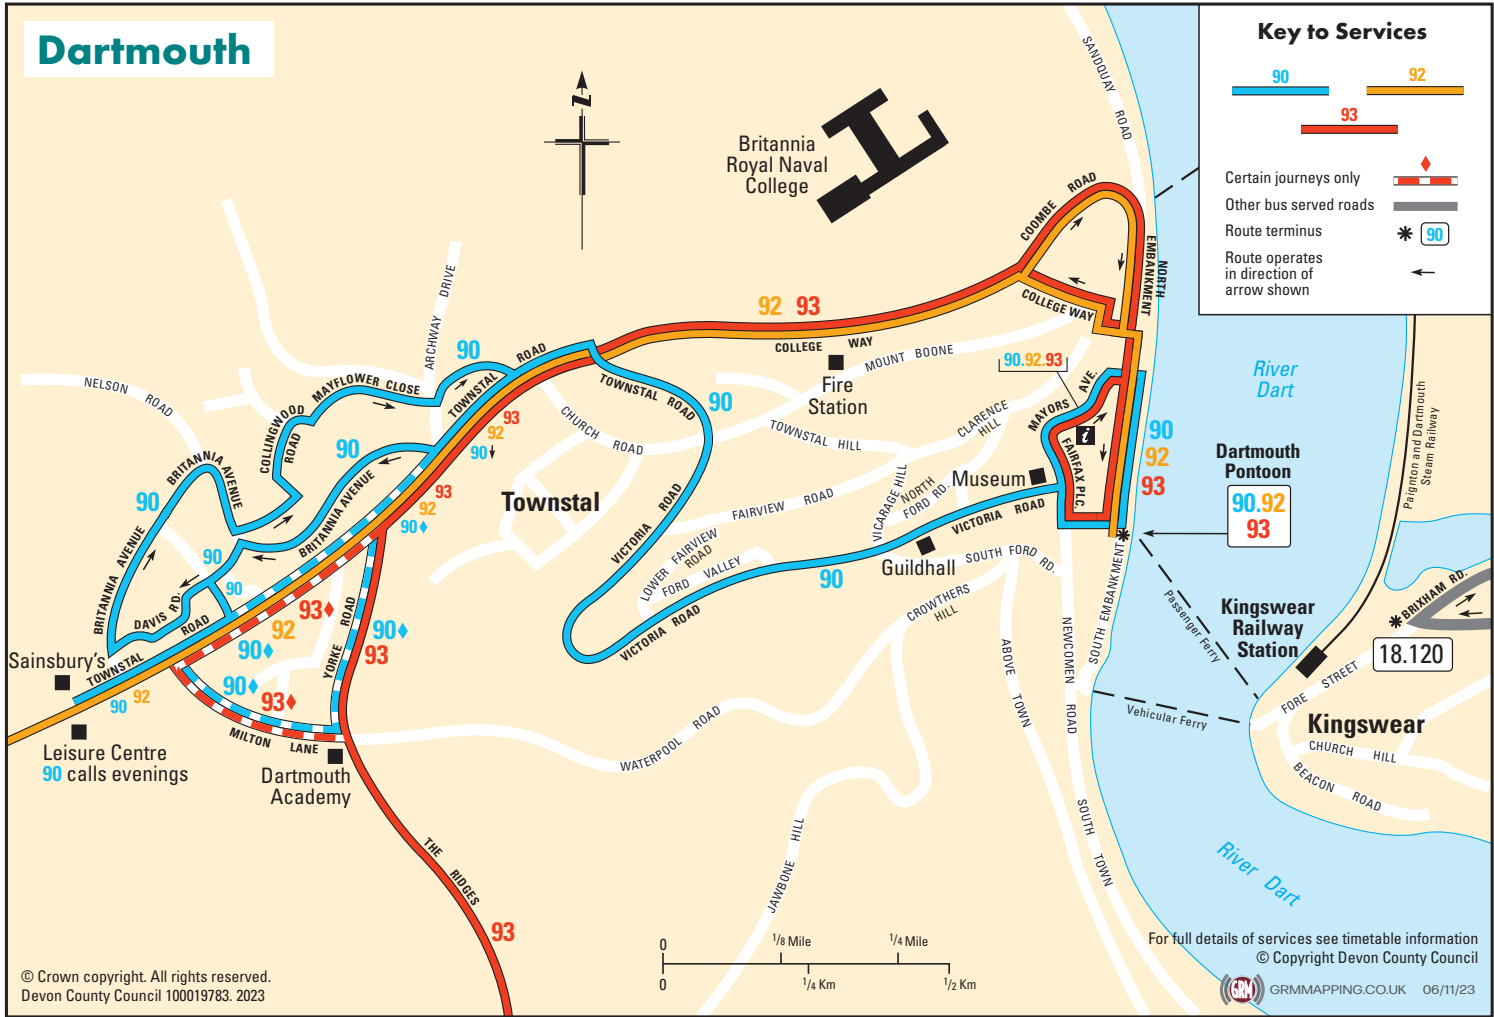

Dartmouth

Key to Services

- 90 (Blue line)
- 92 (Orange line)
- 93 (Red line)
- Certain journeys only (Red diamond)
- Other bus served roads (Grey dashed line)
- Route terminus (Star in circle)
- Route operates in direction of arrow shown (Arrow)